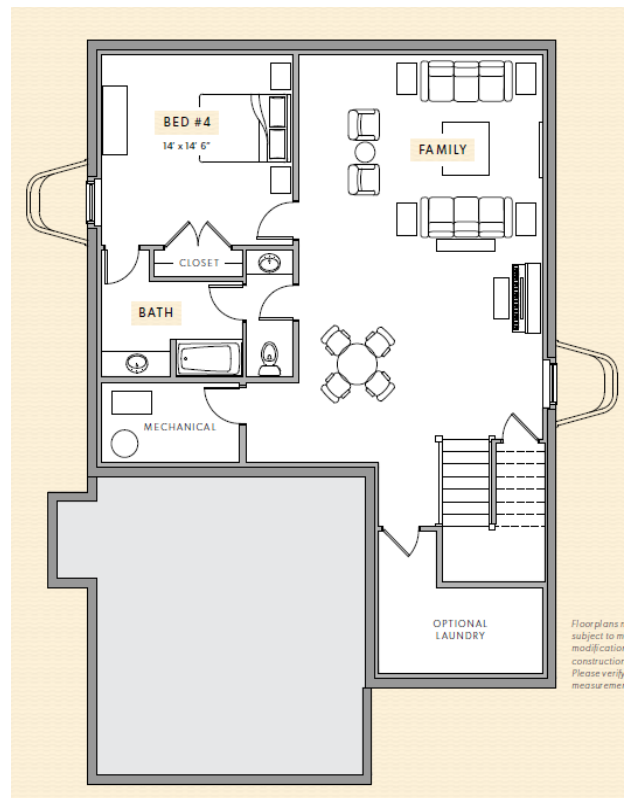

Main Floor

# HORIZON FLOORPLAN

- 4 bedrooms, 4 bathrooms
- 3,410+/- sq.ft.
- Covered porch and entry
- Vaulted great room
- Main floor master suite with access to patio
- Tub or walk-in shower option in master
- Main or lower level laundry option
- Mudroom
- Large loft or study on second level

Upper Level

Lower Level

\* Floorplans may be subject to minor modifications during construction. Please verify all measurements