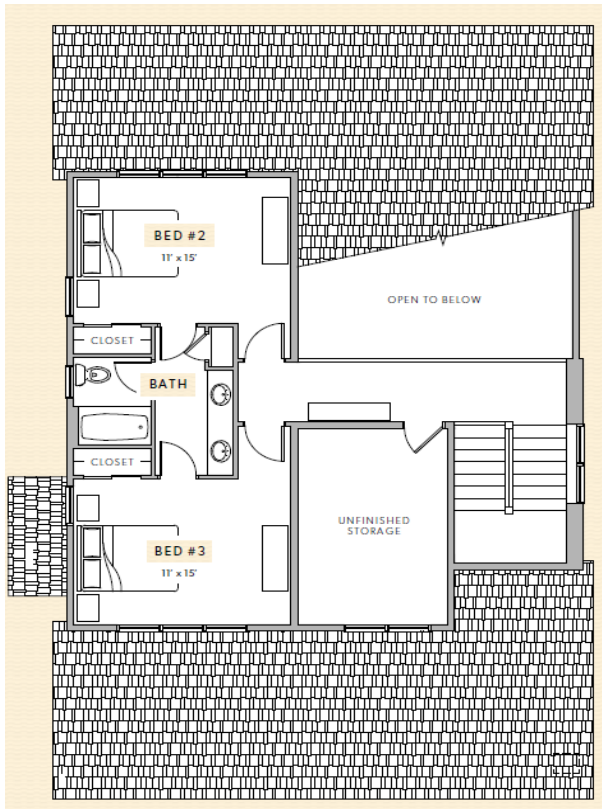

Main Floor

# HORIZON FLOORPLAN

- 4 bedrooms, 4 bathrooms
- 3,410+/- sq.ft.
- Covered porch and entry
- Vaulted great room
- Main floor master suite with access to patio
- Tub or walk-in shower option in master
- Main or lower level laundry option
- Mudroom
- Large loft or study on second level

Upper Level

Lower Level

\* Floorplans may be subject to minor modifications during construction. Please verify all measurements