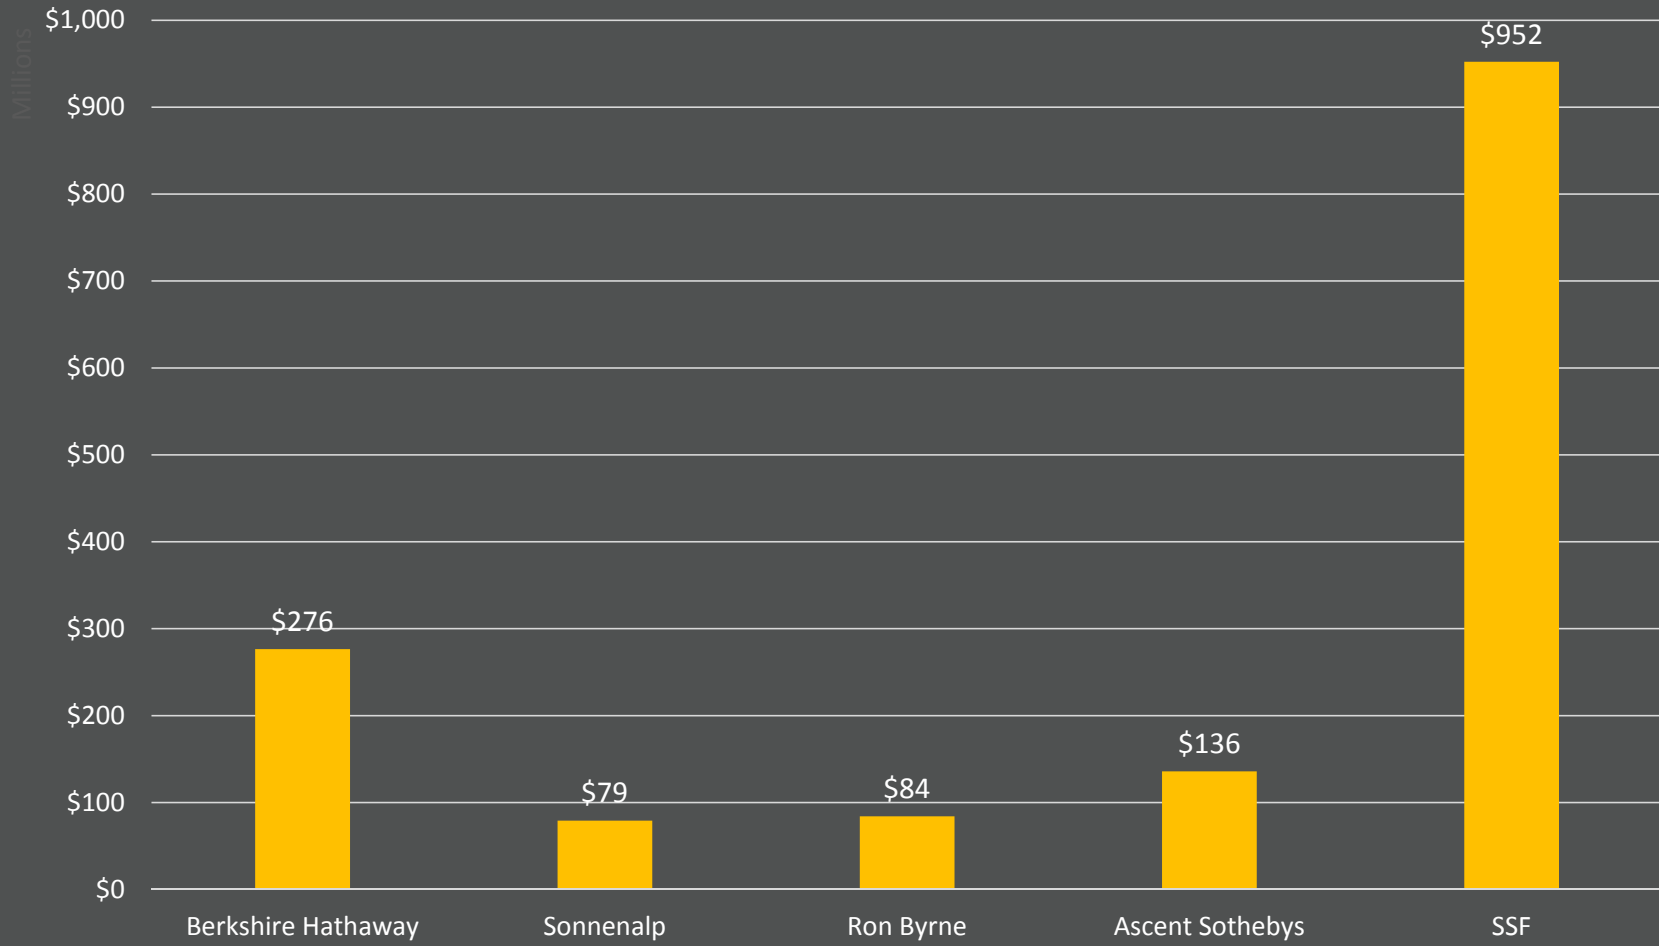

Bachelor Gulch Market Share –2013 Sales Volume

MLS Data, Counting both list and sell sides

Eagle County Market Share—2013 Sales Volume

MLS Data, Counting both list and sell sides

Slifer Smith
& Frampton
Real Estate

**LIVE
LOCAL.**