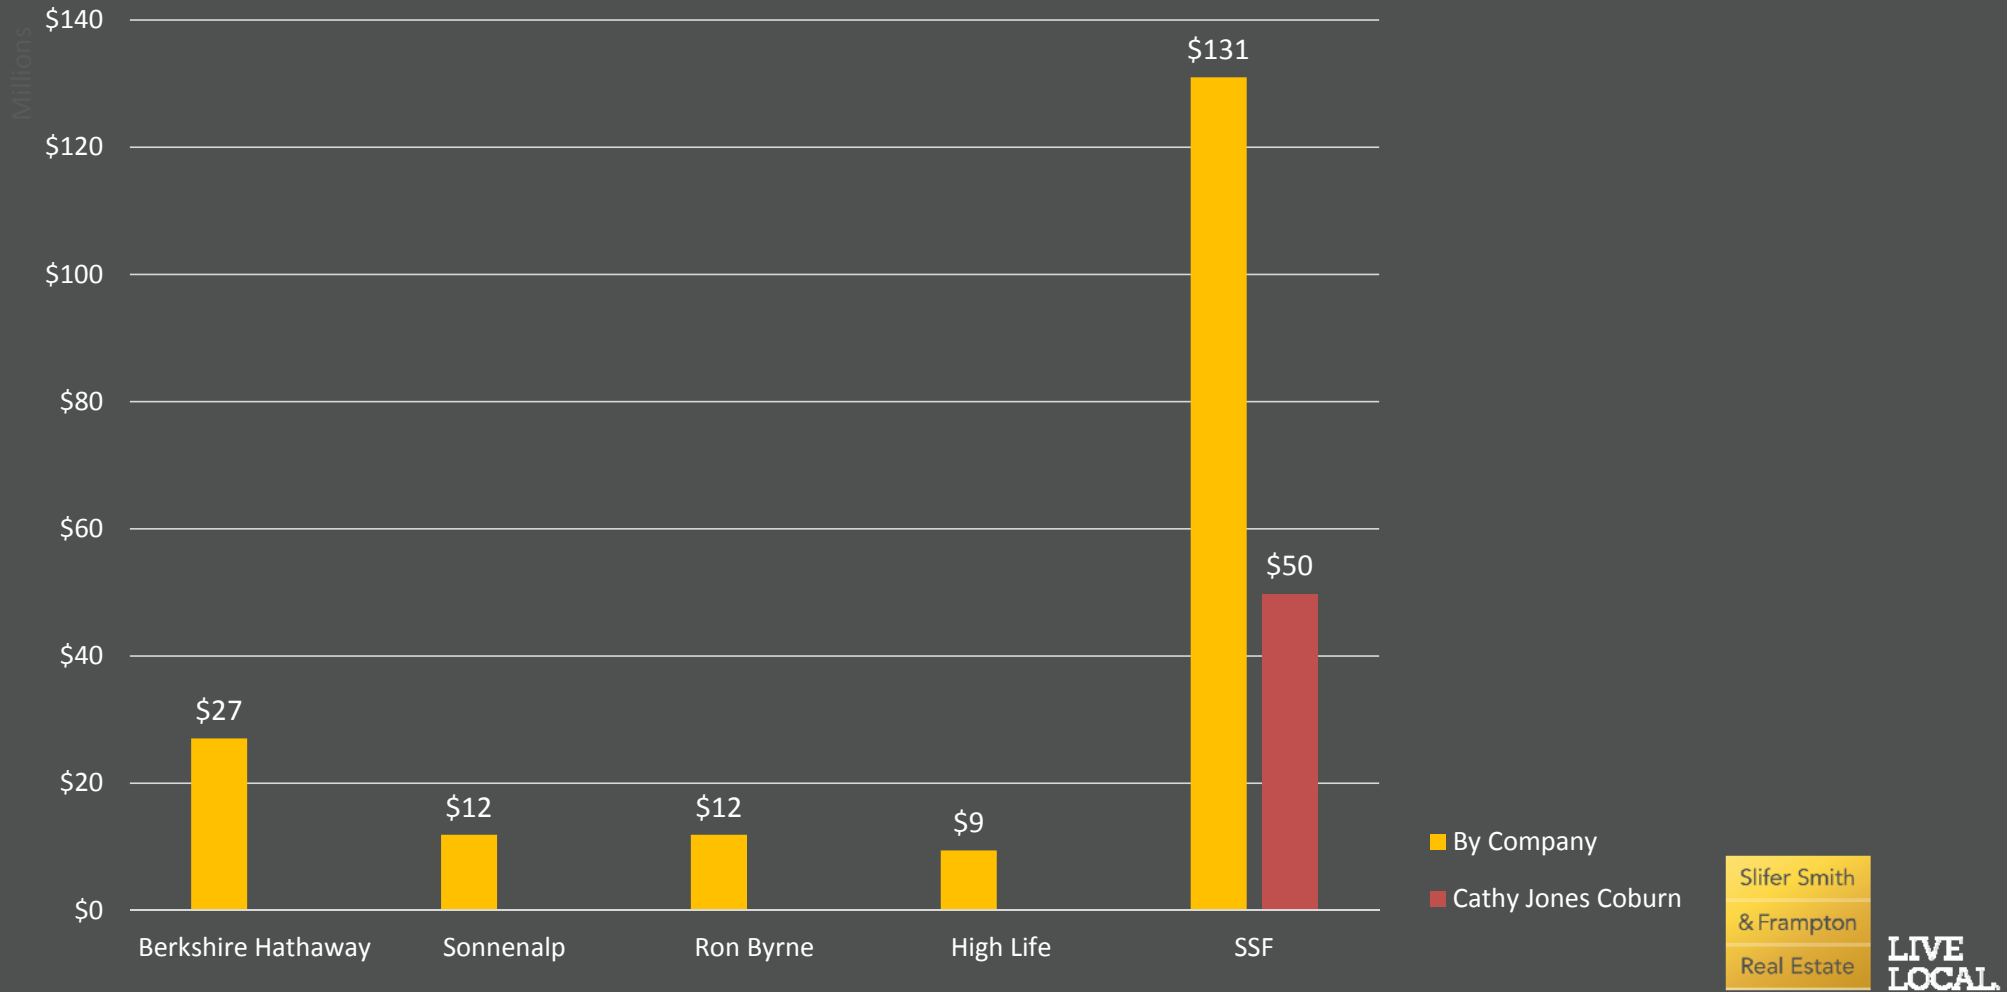

Bachelor Gulch Market Share –2013 Sales Volume

MLS Data, Counting both list and sell sides

Eagle County Market Share—2013 Sales Volume

MLS Data, Counting both list and sell sides

Slifer Smith
& Frampton
Real Estate

**LIVE
LOCAL.**