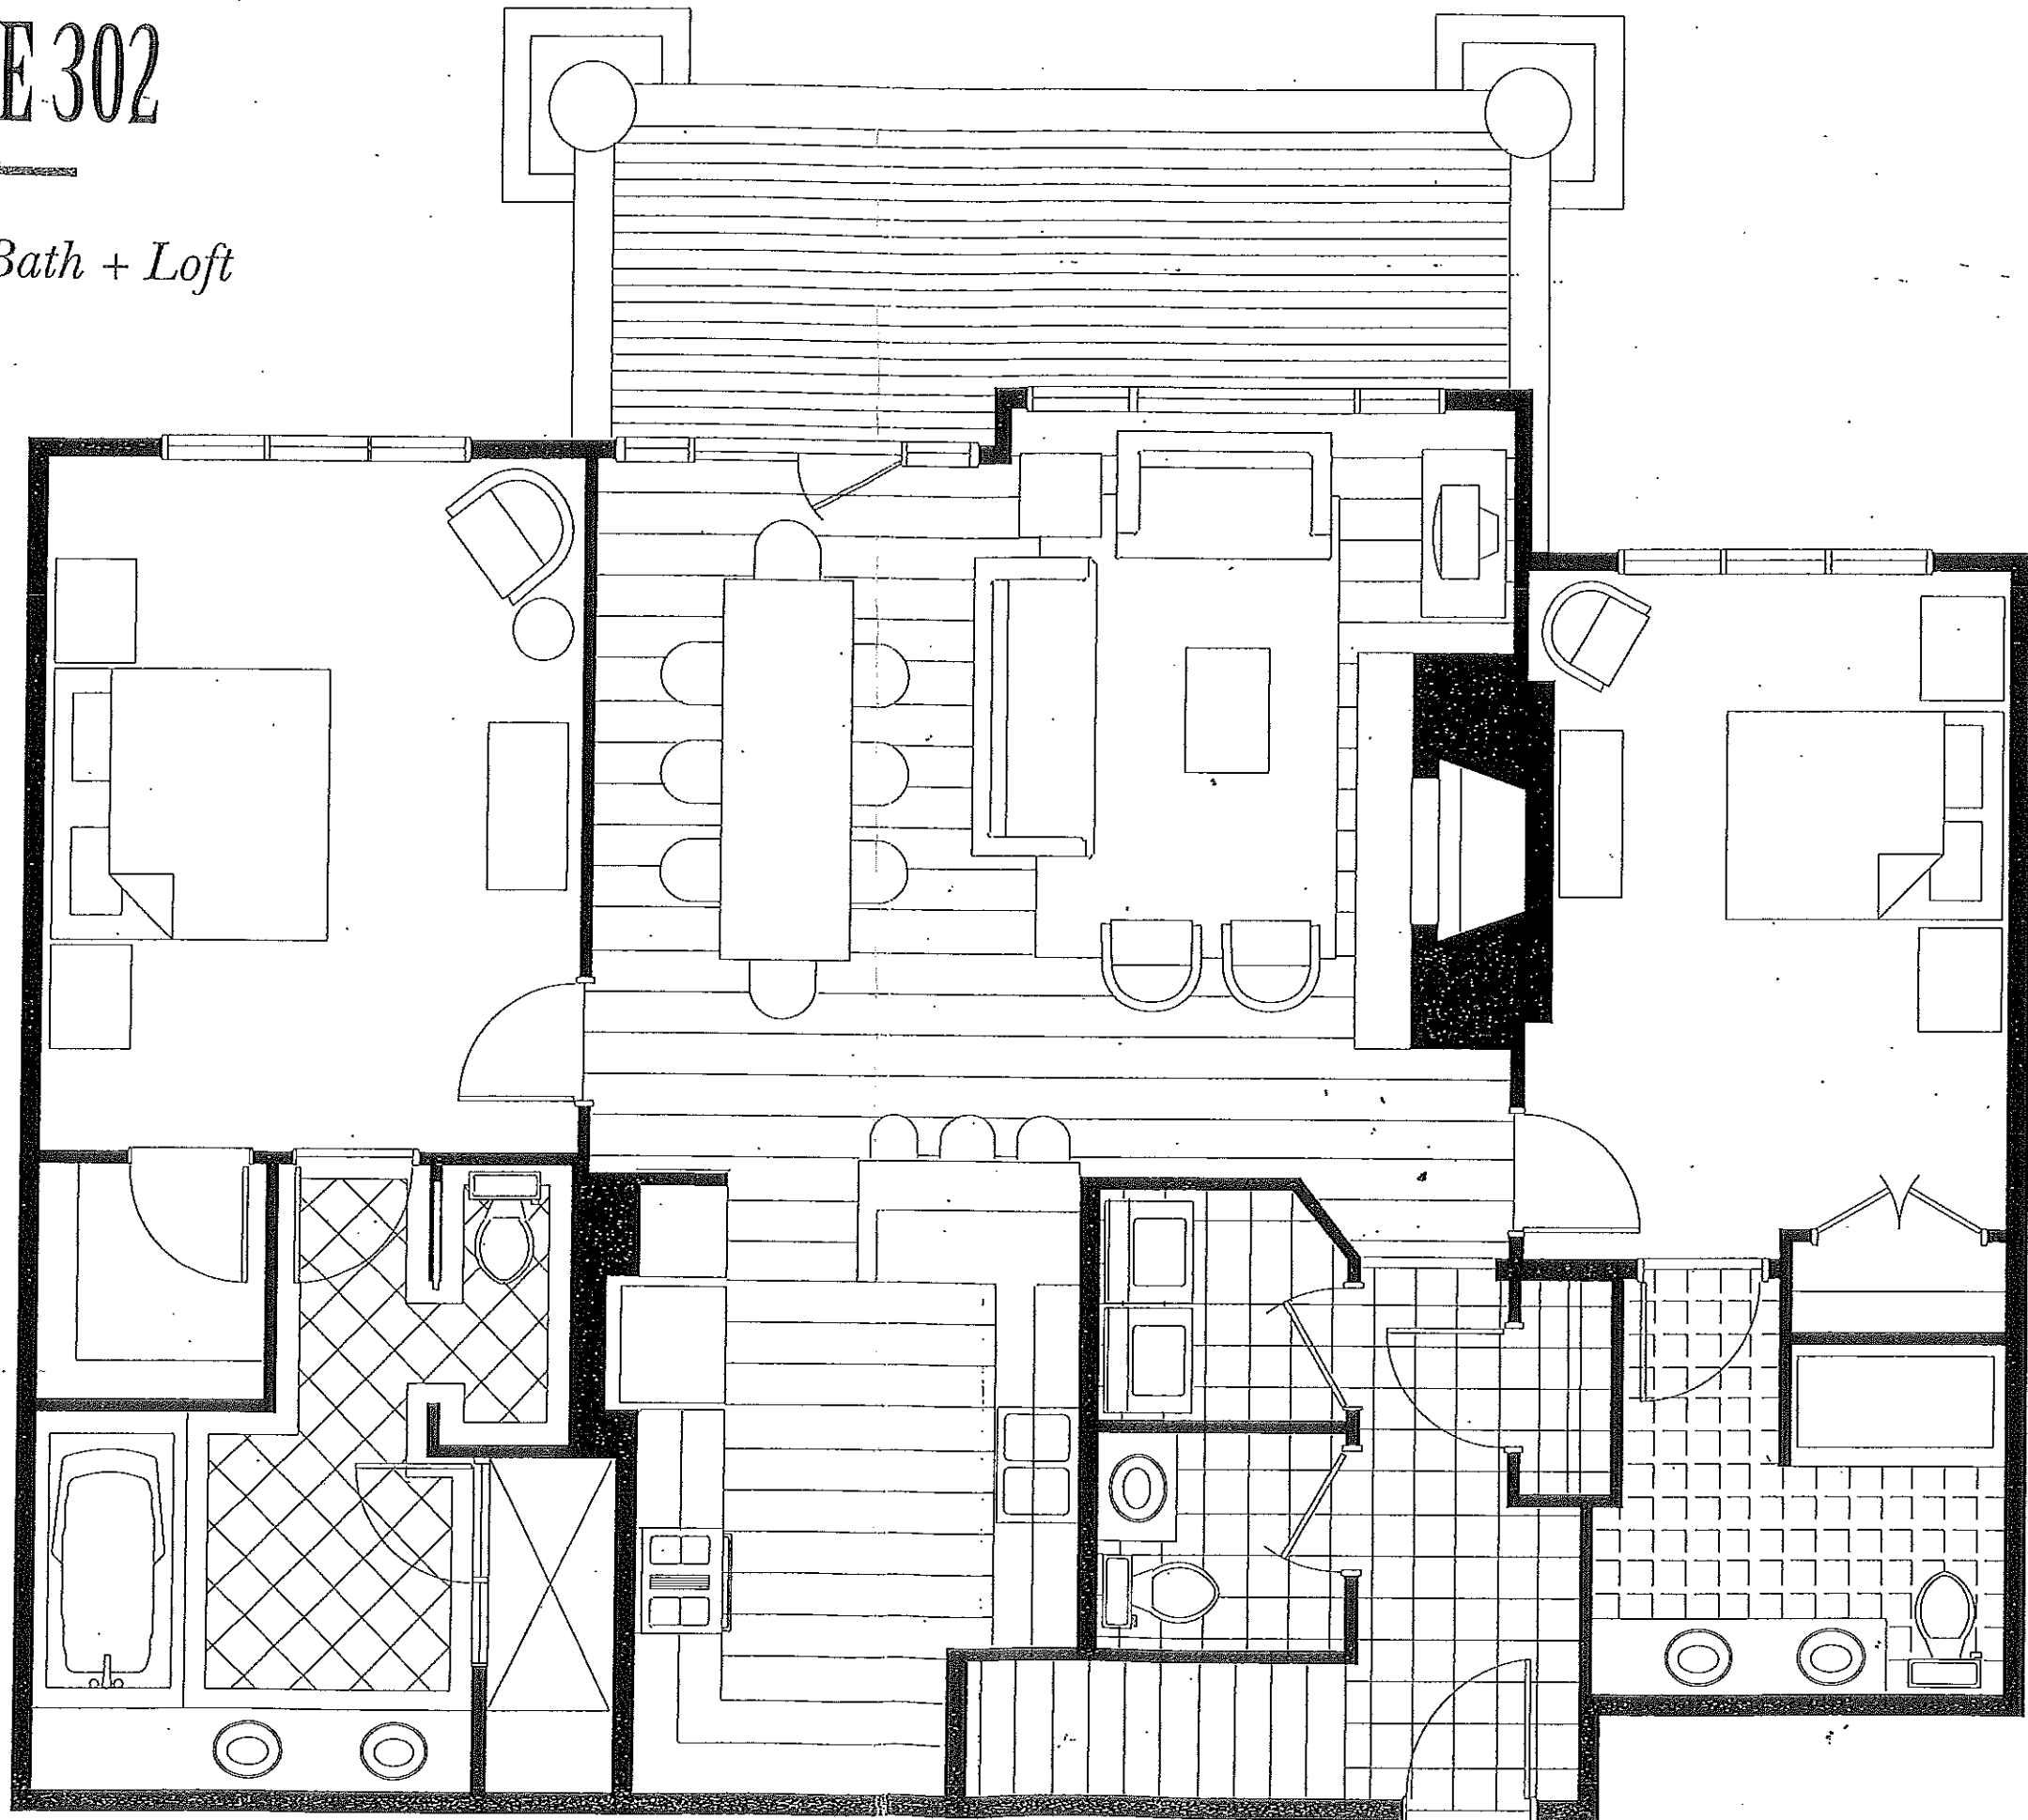

RESIDENCE 302

*3 Bedroom · 3½ Bath + Loft
2 Level*

Courtyard Elevation
Bear Paw Lodge - Phase Two