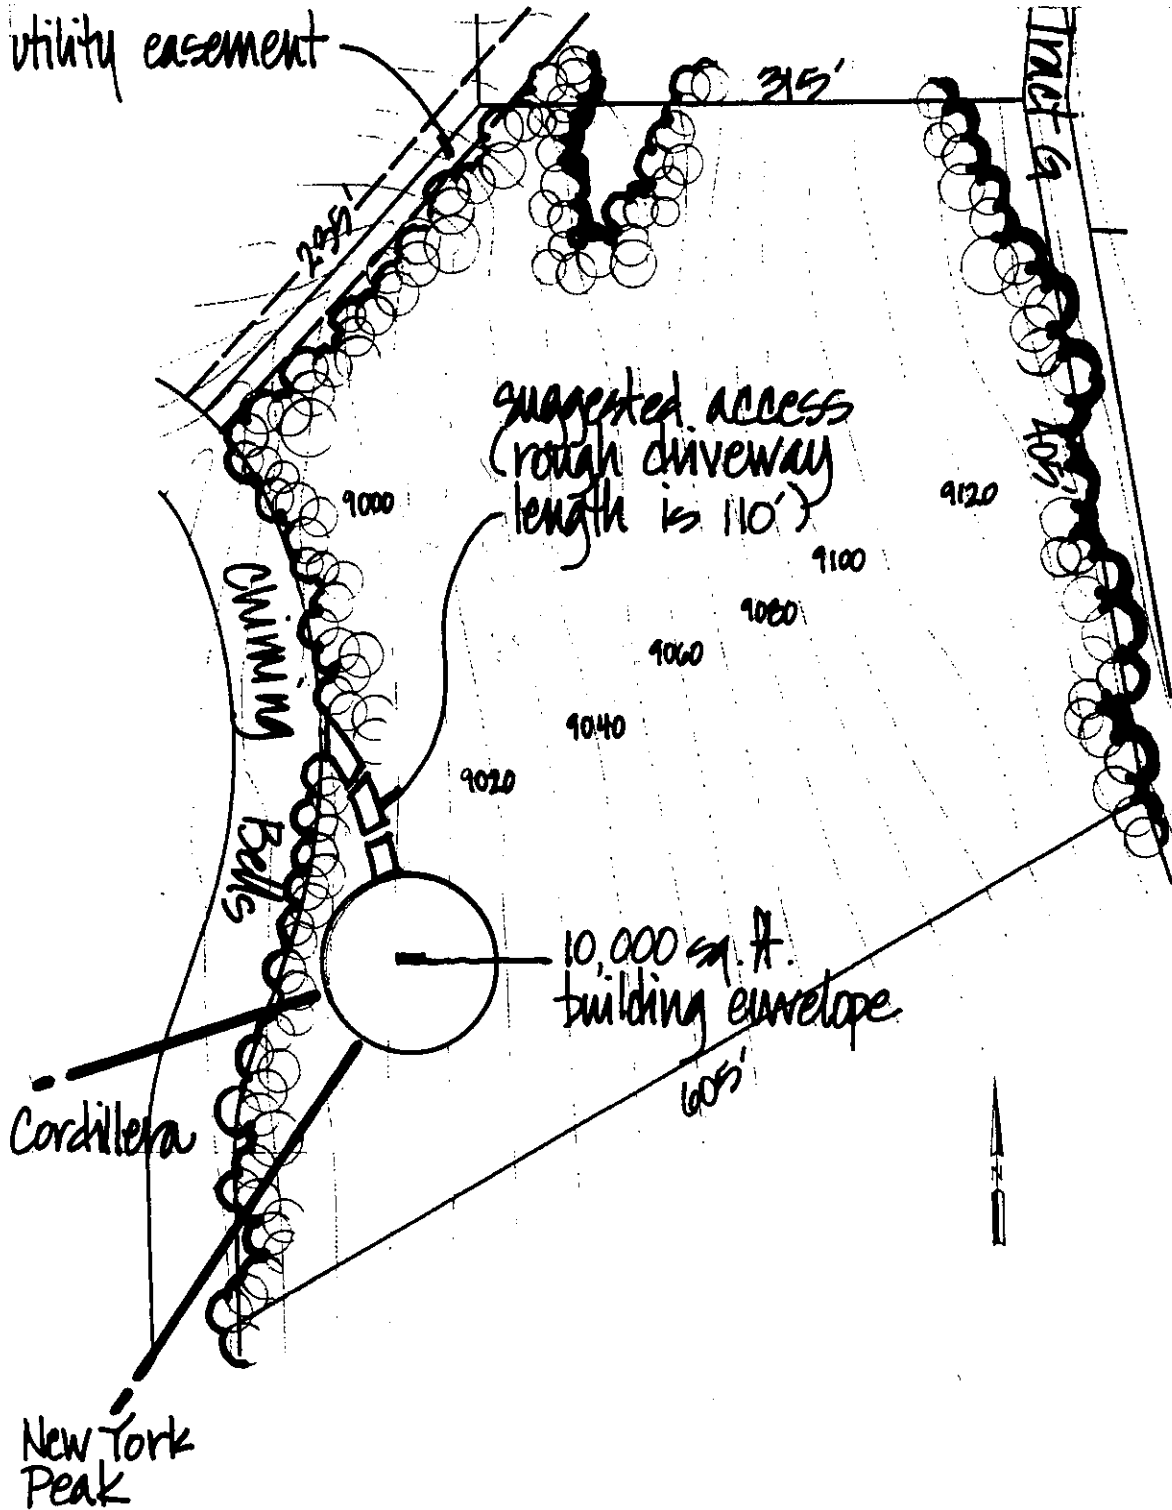

Homestead 76

Homestead Attributes:

- Filtered views occur to New York Peak and Cordillera to the southwest
- This large lot features dense tree cover which further enhances its spaciousness & privacy.
- Approximate lot size: 5.7 acres