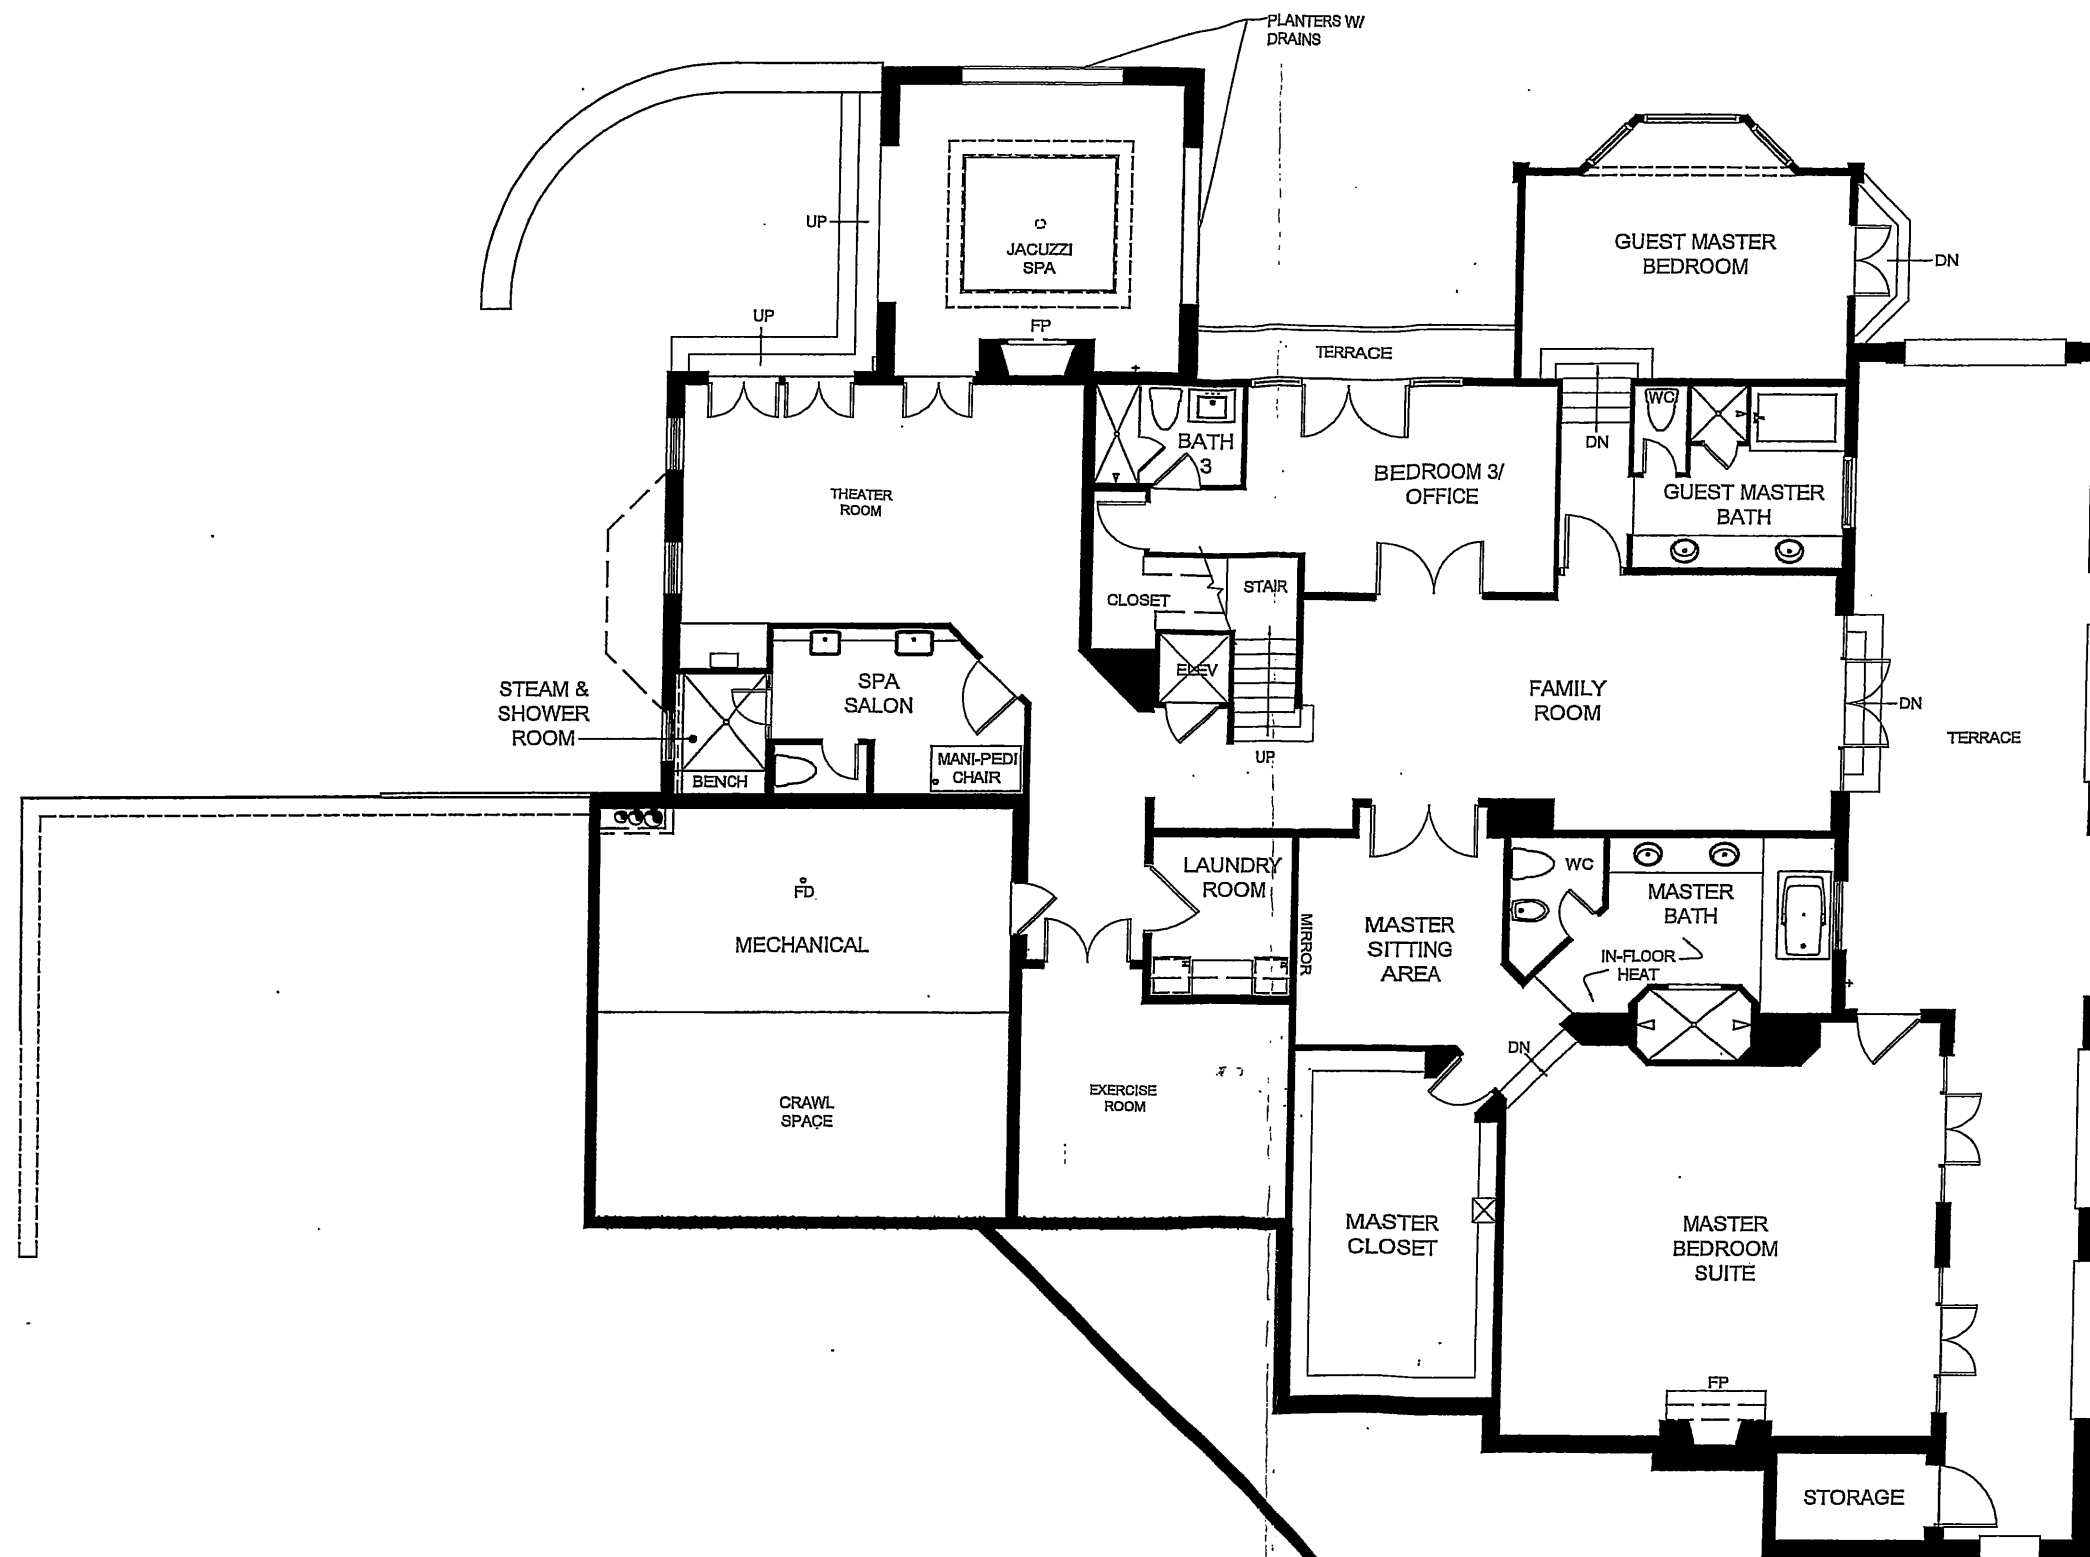

**MAIN LEVEL FLOOR PLAN**

43 BORDERS DRIVE  
BEAVER CREEK

These floorplans are for marketing purposes only. Exact measurements are neither confirmed nor implied. Prospective buyers should verify any and all measurements as built. SCALE: 3/32" = 1'-0"

**UPPER LEVEL FLOOR PLAN**

43 BORDERS DRIVE  
BEAVER CREEK

SCALE: 3/32" = 1'-0"

These floorplans are for marketing purposes only. Exact measurements are neither confirmed nor implied. Prospective buyers should verify any and all measurements as built.

**LOWER LEVEL FLOOR PLAN**

43 BORDERS DRIVE  
BEAVER CREEK

SCALE: 3/32" = 1'-0"

These floorplans are for marketing purposes only. Exact measurements are neither confirmed nor implied. Prospective buyers should verify any and all measurements as built.