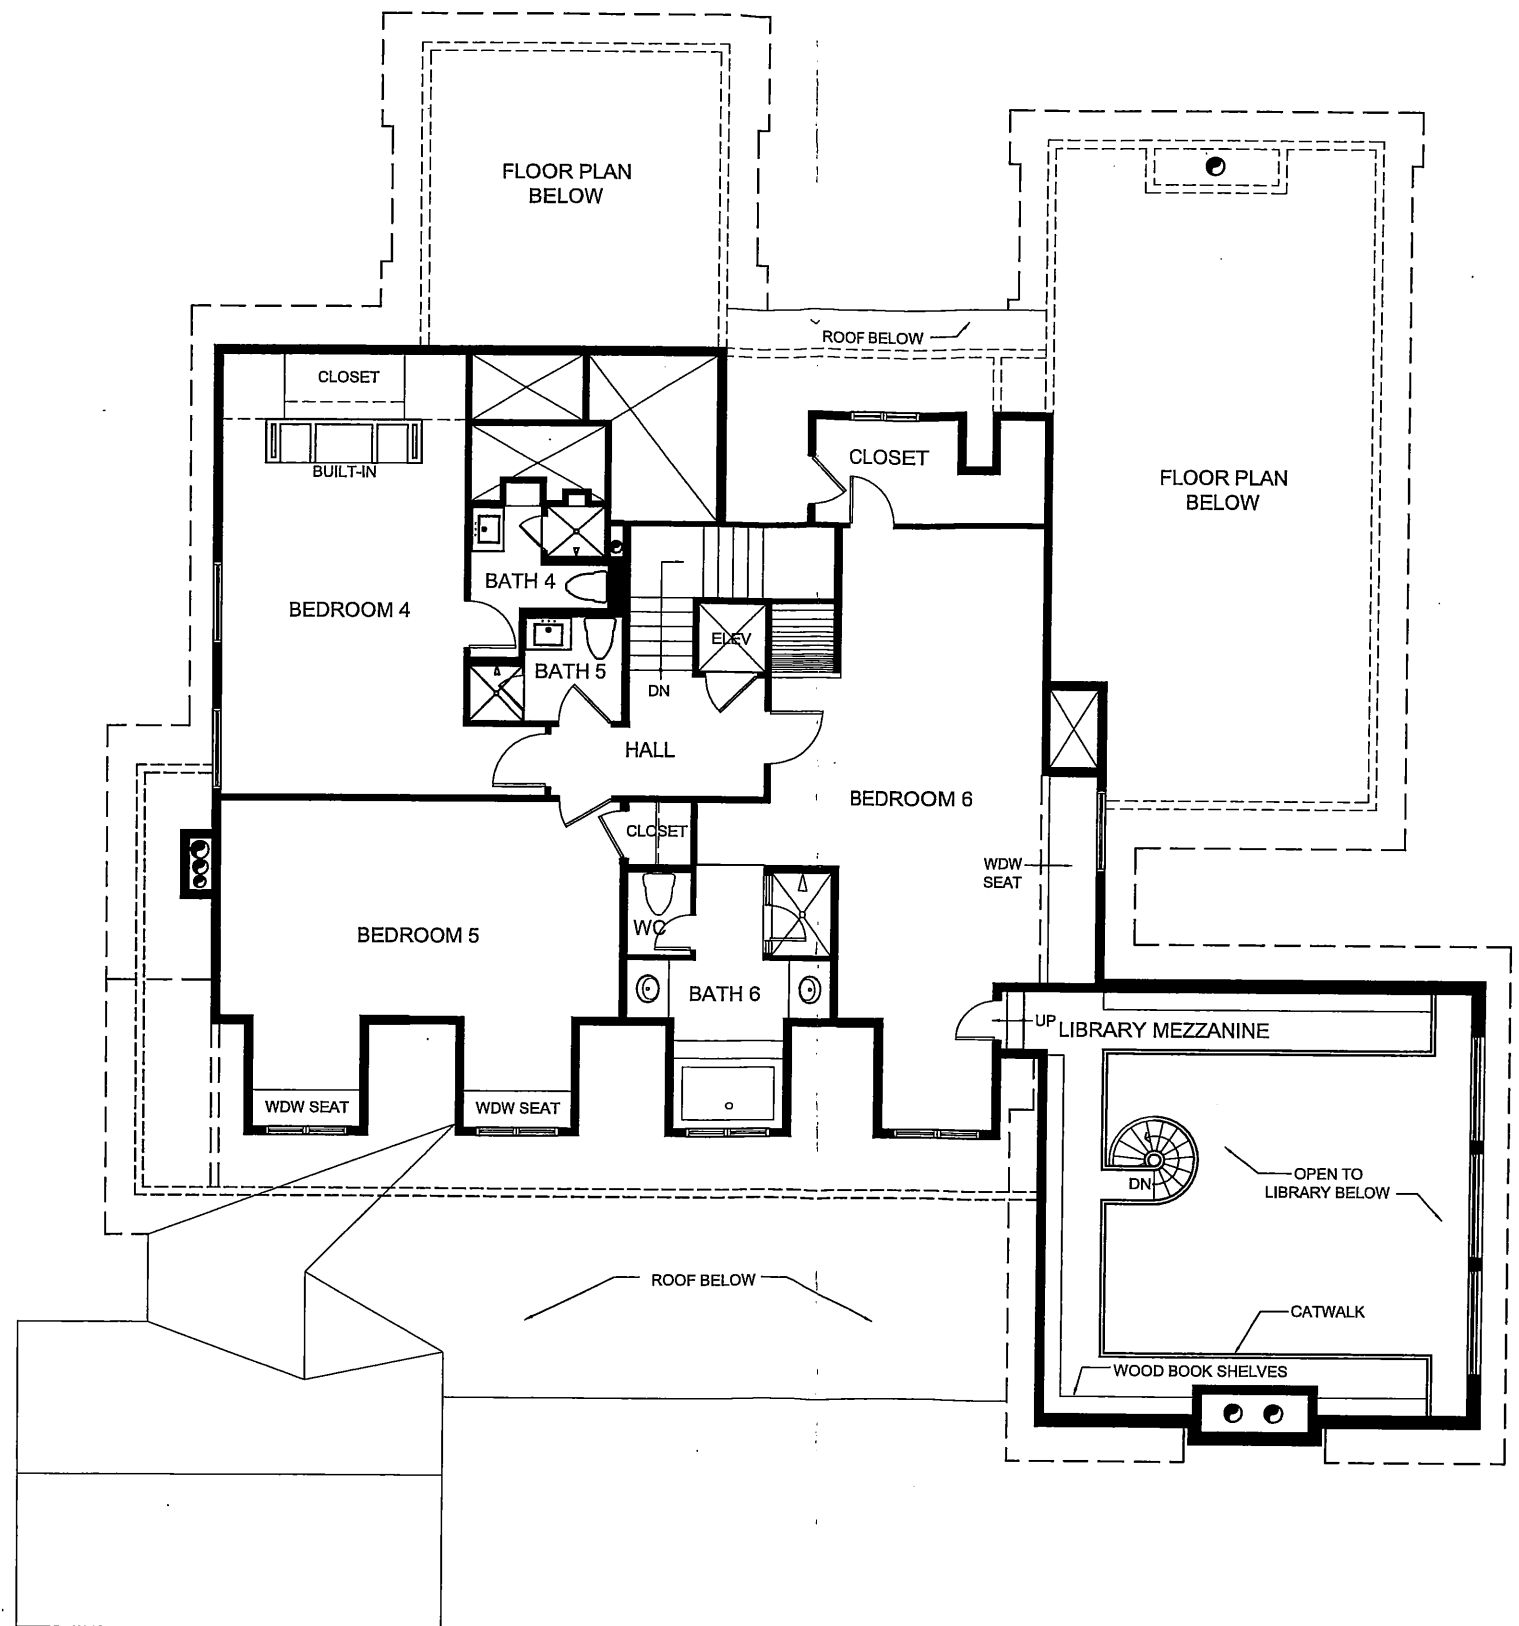

**MAIN LEVEL FLOOR PLAN**

43 BORDERS DRIVE  
BEAVER CREEK

These floorplans are for marketing purposes only. Exact measurements are neither confirmed nor implied. Prospective buyers should verify any and all measurements as built. SCALE: 3/32" = 1'-0"

**UPPER LEVEL FLOOR PLAN**

43 BORDERS DRIVE  
BEAVER CREEK

SCALE: 3/32" = 1'-0"

These floorplans are for marketing purposes only. Exact measurements are neither confirmed nor implied. Prospective buyers should verify any and all measurements as built.

**LOWER LEVEL FLOOR PLAN**

43 BORDERS DRIVE  
BEAVER CREEK

SCALE: 3/32" = 1'-0"

These floorplans are for marketing purposes only. Exact measurements are neither confirmed nor implied. Prospective buyers should verify any and all measurements as built.