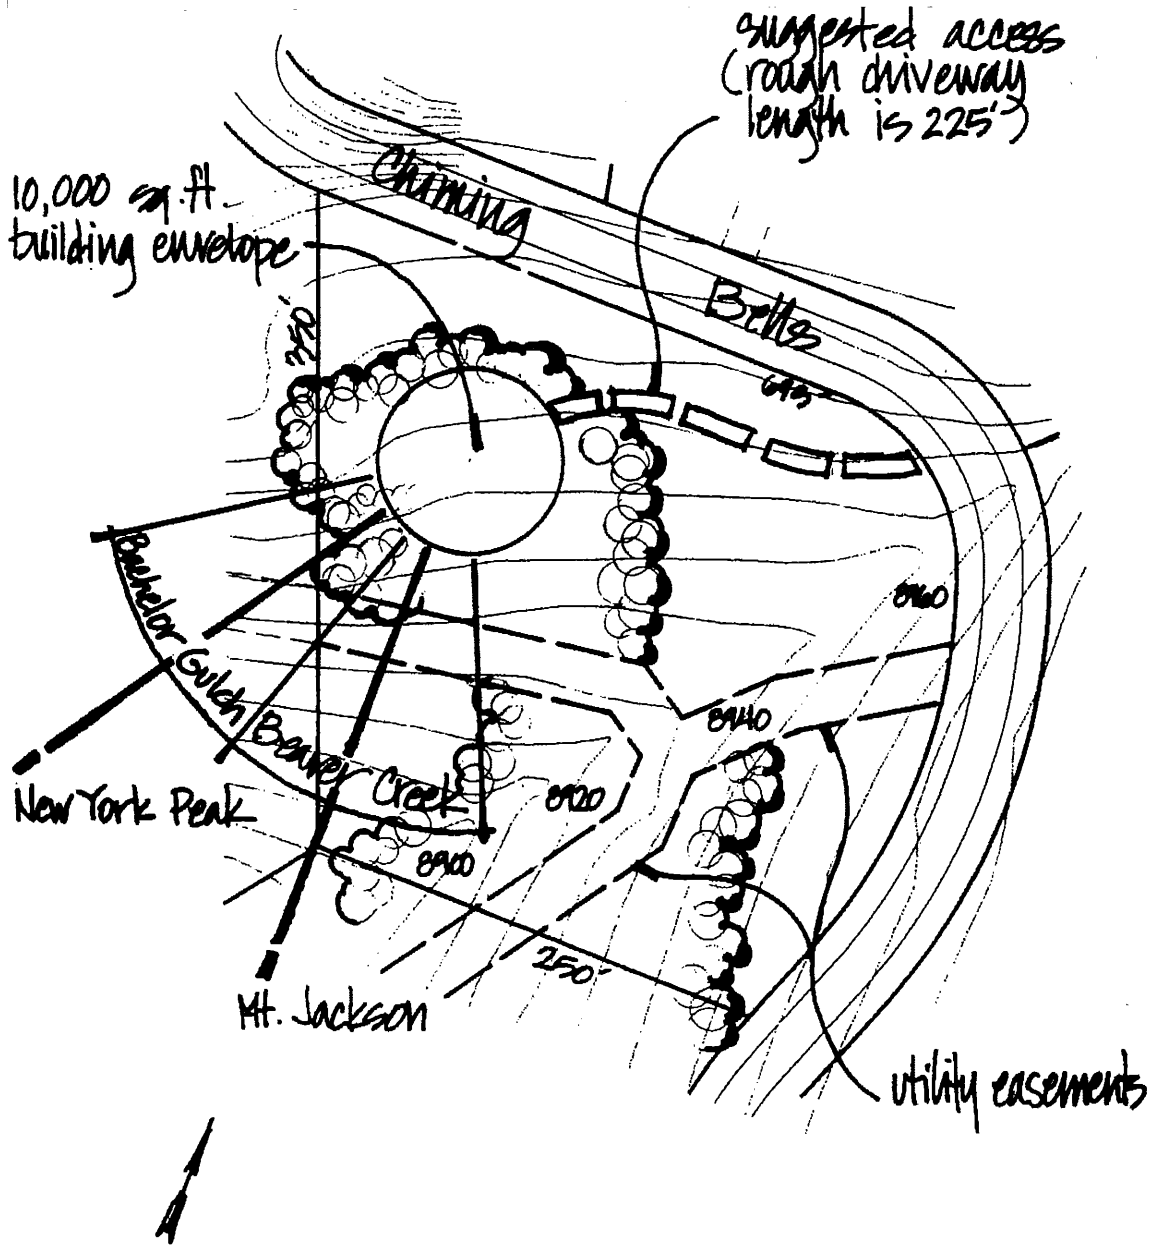

872 Chiming Bells | Lot 77

Homestead Attributes:

- Views exist to southwest of 2 peaks as well as Banner Creek and Bachelor Gulch and the valley below.
- Both open meadow and mature tree stands occur on this site
- Approximate lot size: 2.5 acres