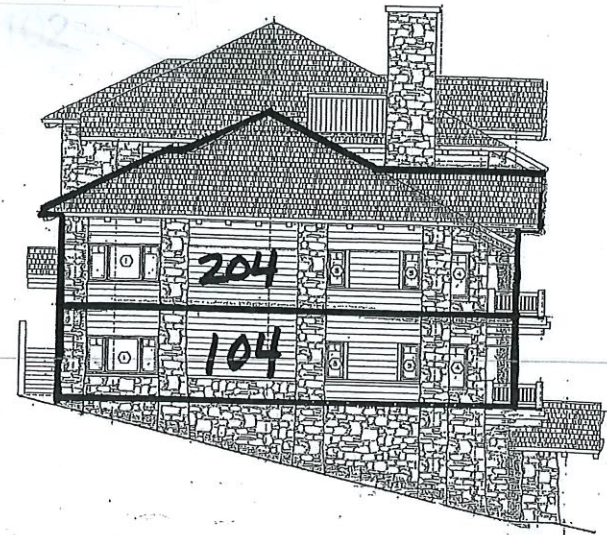

# Hummingbird Lodge C202

1 BUILDING C - NORTH ELEVATION  
SCALE 1/4" = 1'-0"

1 BUILDING C - SOUTH ELEVATION  
SCALE 1/4" = 1'-0"

BUILDING C - DOWNHILL ELEVATION

These floor plans and elevations are for marketing purposes only. Exact measurements are neither confirmed or implied. Prospective buyers should verify any and all measurements as built.