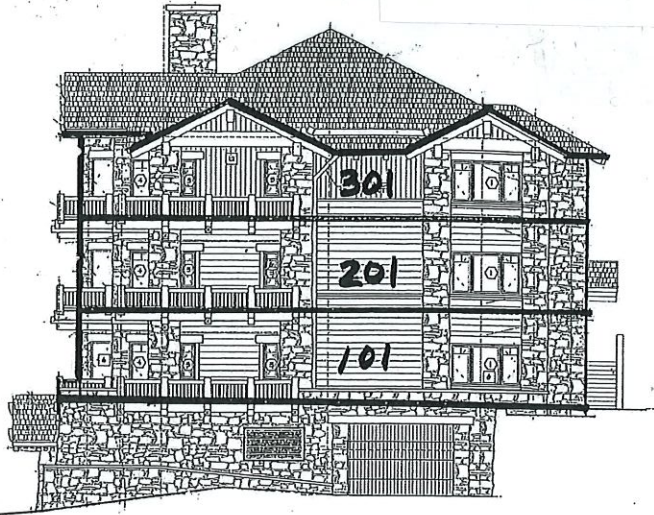

# Hummingbird Lodge C202

1 BUILDING C - NORTH ELEVATION  
SCALE 1/4" = 1'-0"

1 BUILDING C - SOUTH ELEVATION  
SCALE 1/4" = 1'-0"

BUILDING C - DOWNHILL ELEVATION

These floor plans and elevations are for marketing purposes only. Exact measurements are neither confirmed or implied. Prospective buyers should verify any and all measurements as built.