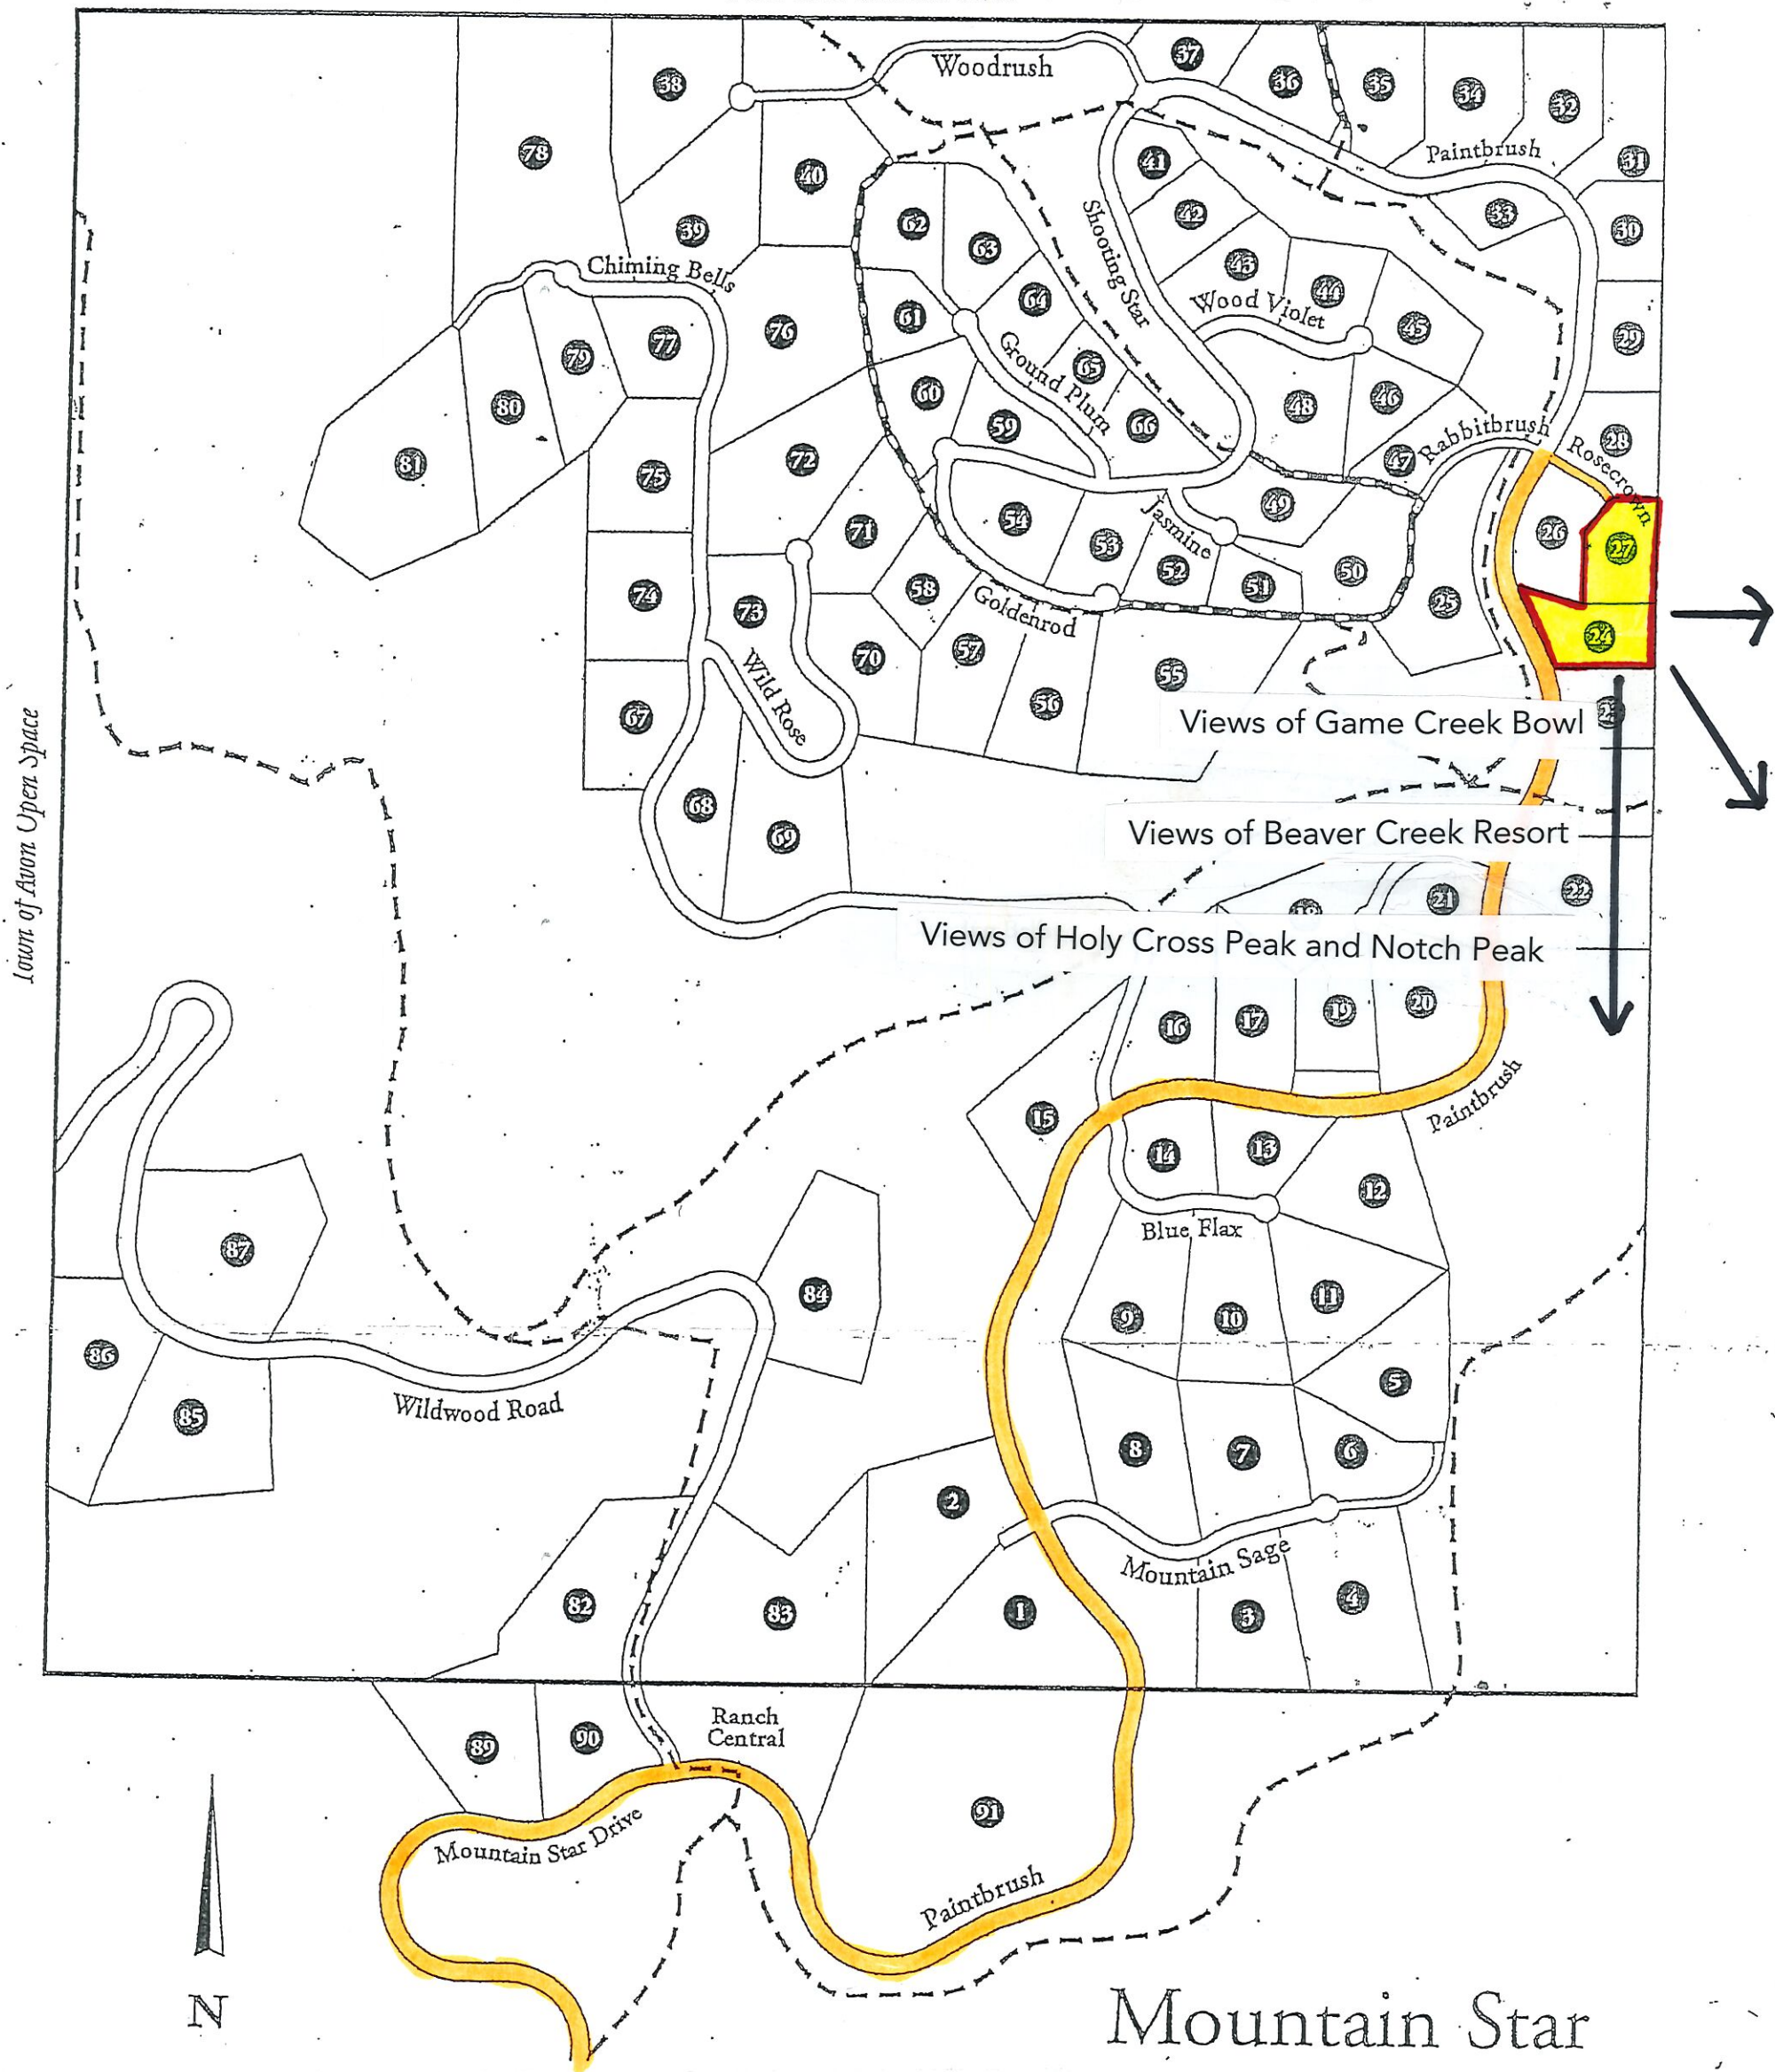

# 56 Rosecrown | Lots 27/24\*

White River National Forest

\*The Sellers of 56 Rosecrown (Lot 27) purchased Lot 24 to protect their privacy and views, and have since vacated the lot lines.

Large 4.24 Acre Homesite

Phenomenal, unobstructed panoramic views to distant peaks and ski slopes.

Directly adjacent to United States Forest Service land.