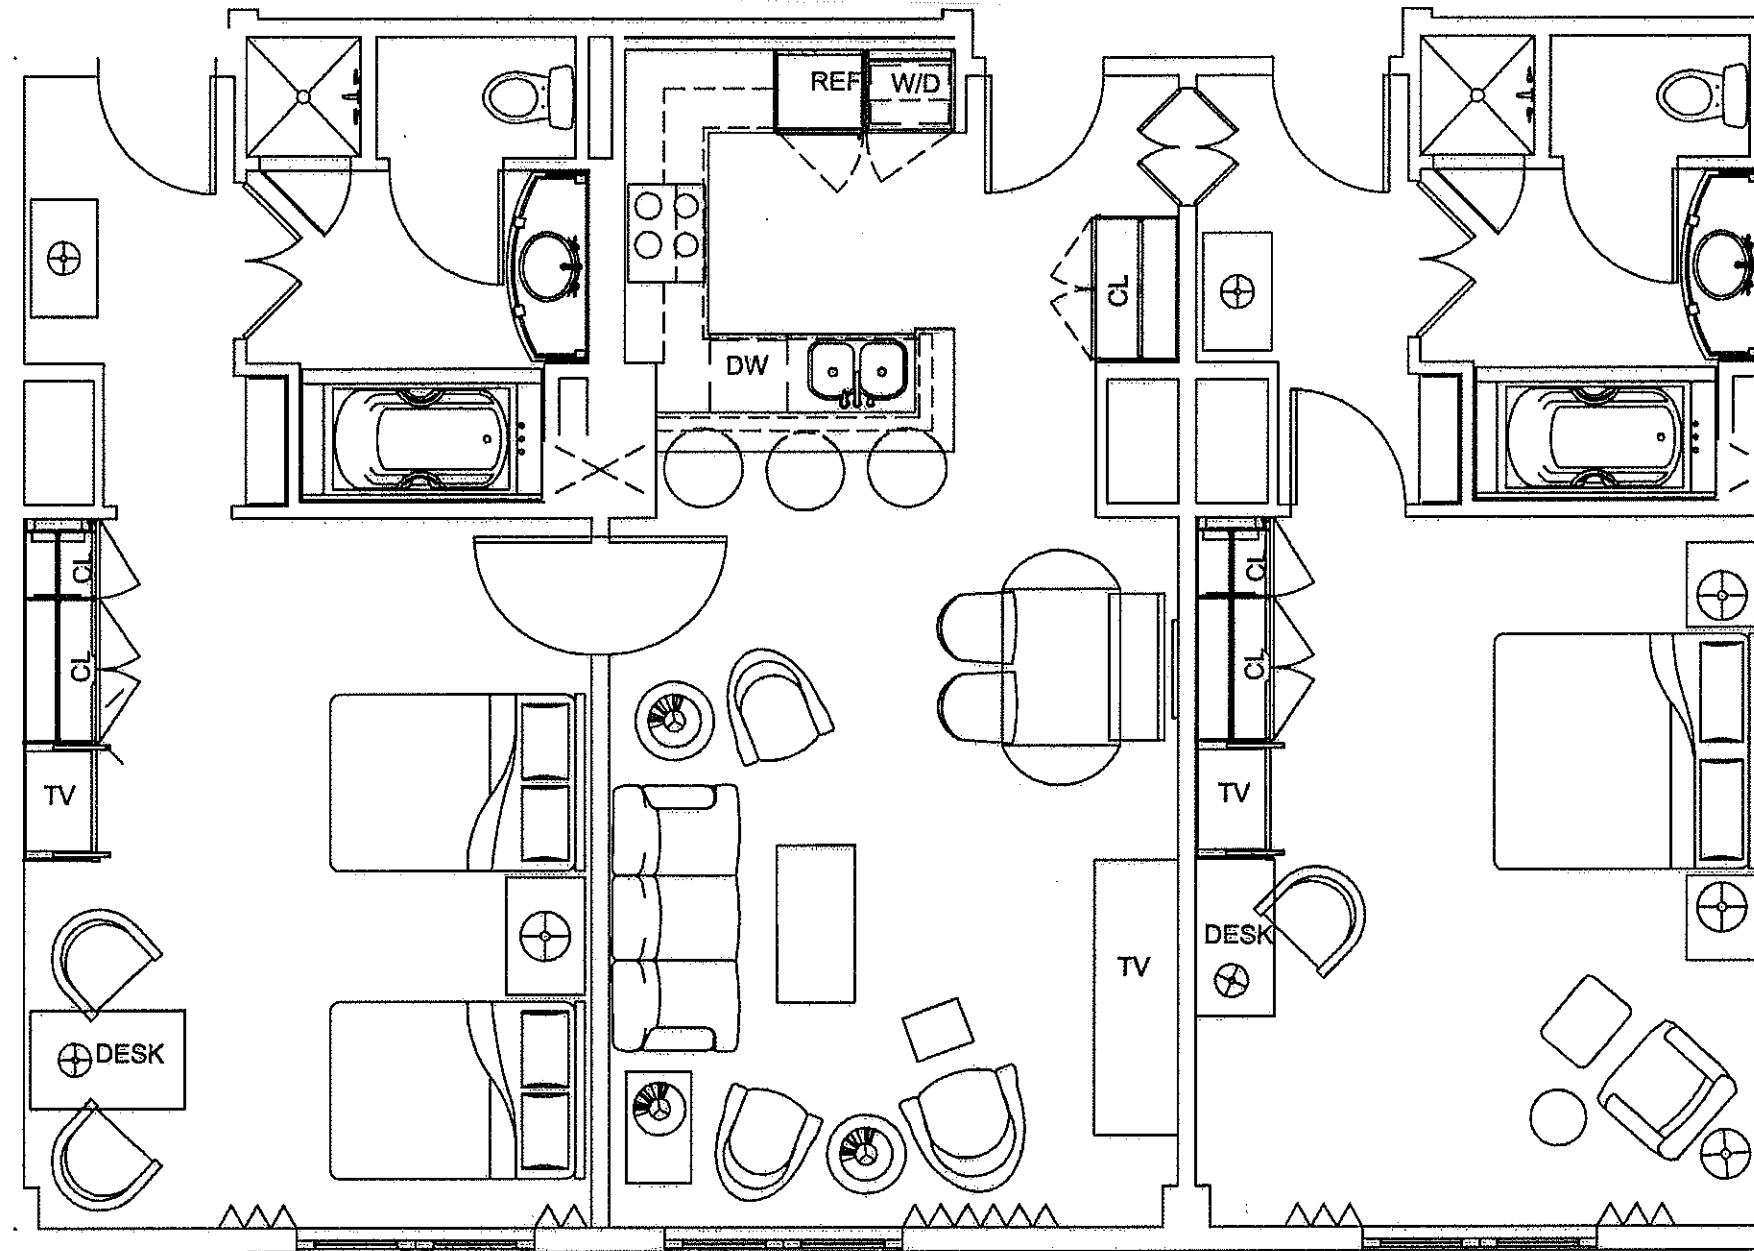

Ritz-Carlton Residential Suite 625 Bachelor Gulch

 <p>THE RESIDENTIAL SUITES AT THE RITZ-CARLTON, BACHELOR GULCH</p>	<p>Suite 625 1,307 SQUARE FEET 2 BEDROOM</p>	<p>SKI SLOPES</p>  <p>ENTRY COURT</p>	 <p>NORTH ELEVATION</p>
---	--	--	--