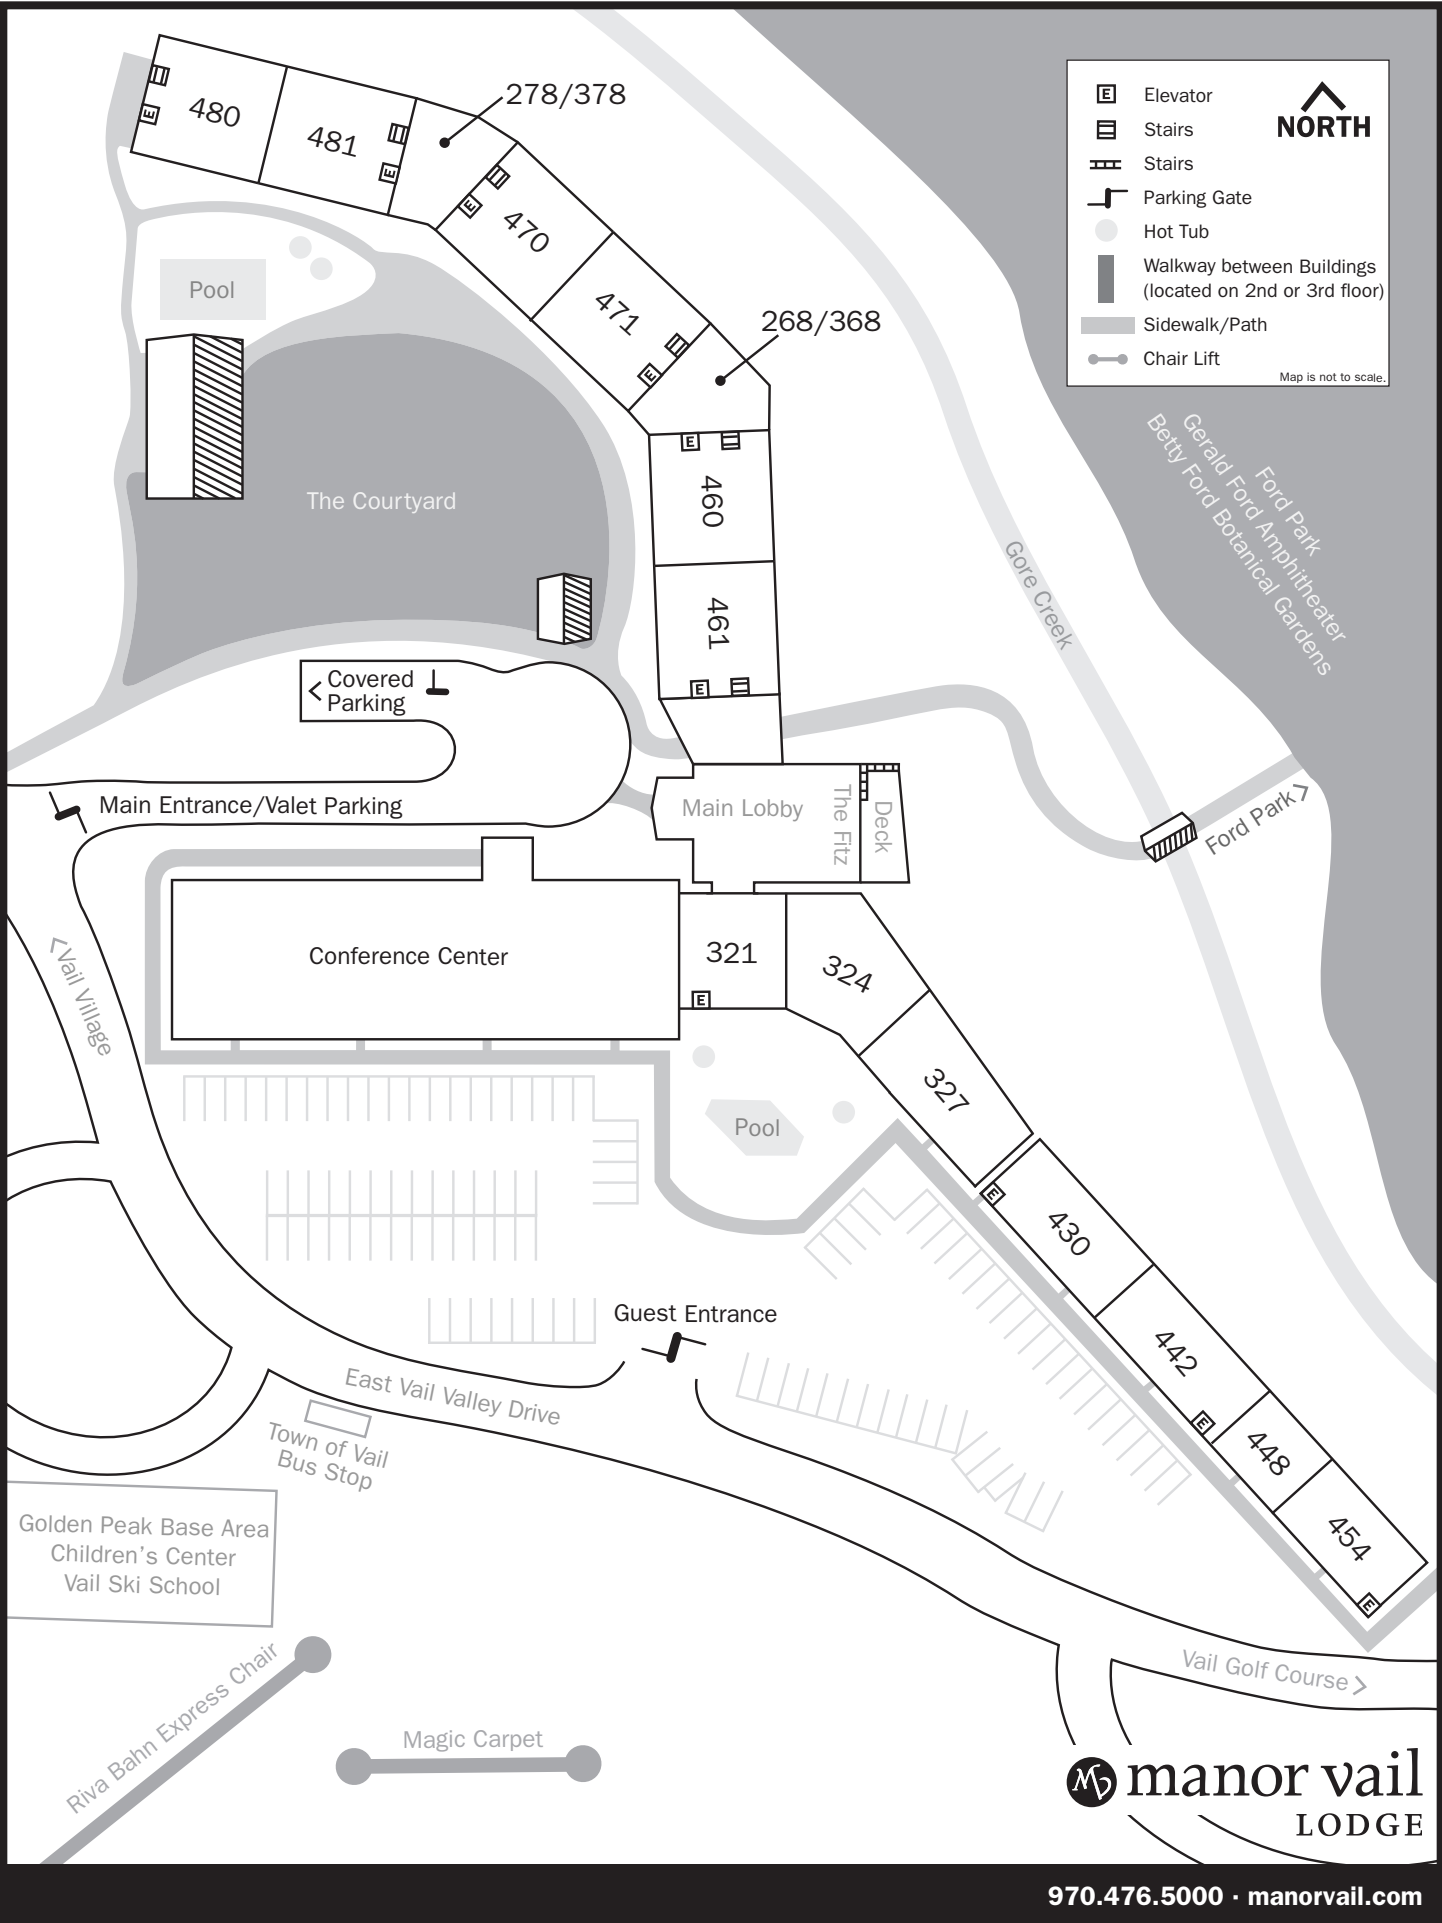

Legend

- Elevator
- Stairs
- Stairs
- Parking Gate
- Hot Tub
- Walkway between Buildings (located on 2nd or 3rd floor)
- Sidewalk/Path
- Chair Lift

NORTH

Map is not to scale.

Orange items are located on the 1st floor. Beige items are located on the 2nd floor.

manor vail
LODGE

970.476.5000 • manorvail.com

NORTH

- Elevator
- Stairs
- Stairs
- Parking Gate
- Hot Tub
- Walkway between Buildings (located on 2nd or 3rd floor)
- Sidewalk/Path
- Chair Lift

Map is not to scale.

Gore Creek

Ford Park
Gerald Ford Amphitheater
Betty Ford Botanical Gardens

Ford Park

Vail Village

East Vail Valley Drive

Town of Vail Bus Stop

Golden Peak Base Area
Children's Center
Vail Ski School

Riva Bahn Express Chair