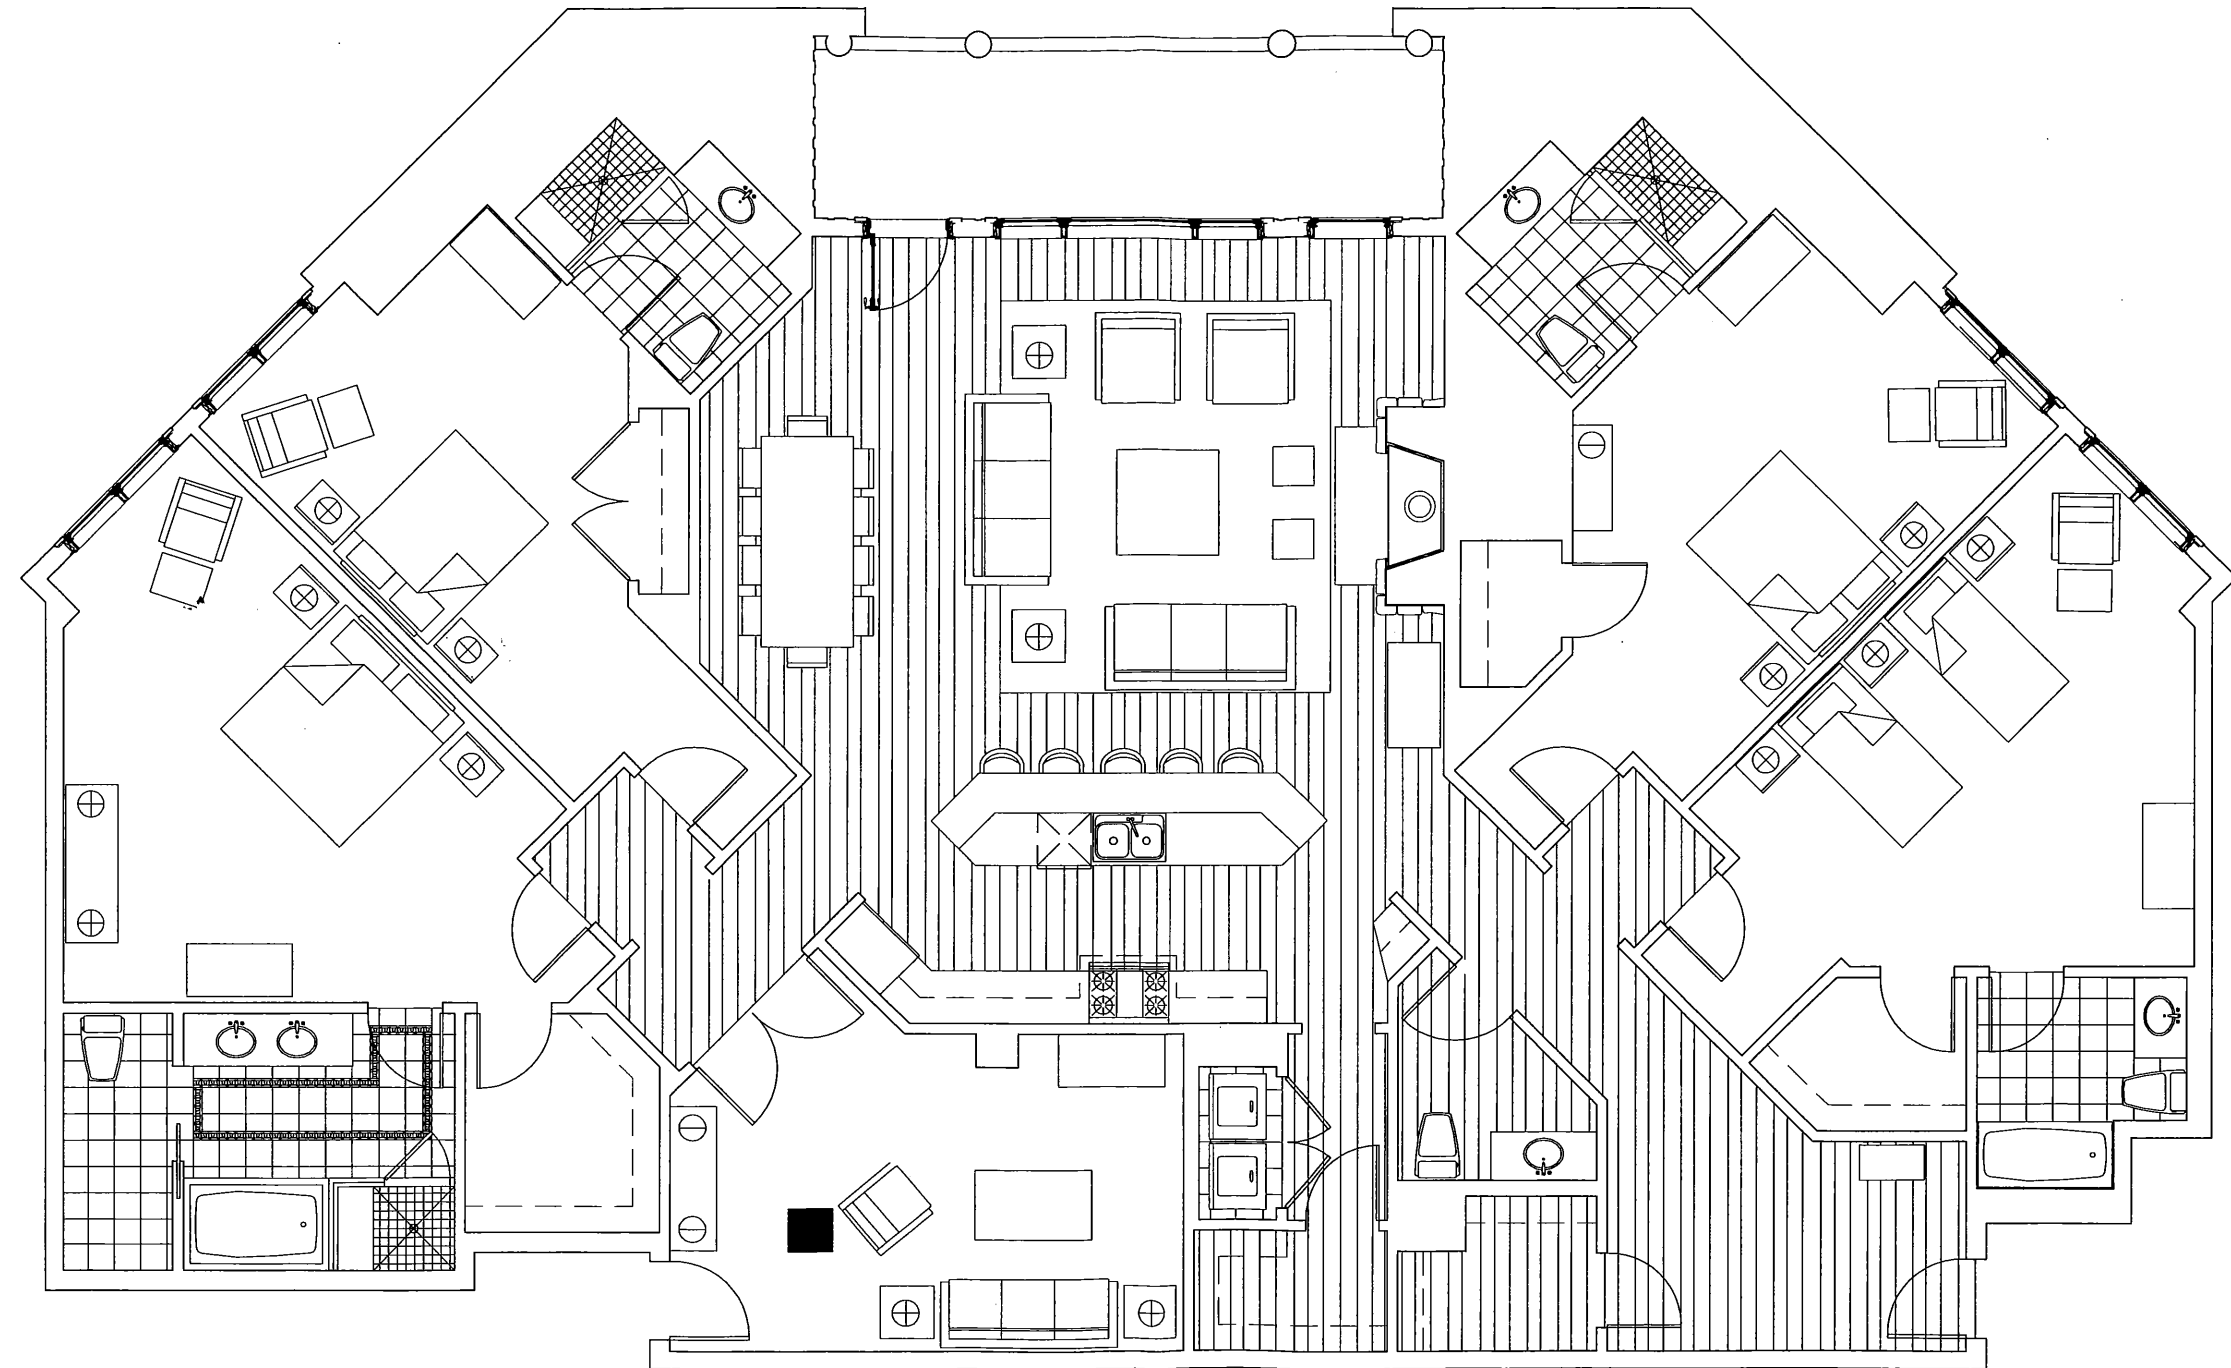

# Horizon Pass Lodge 309

Bachelor Gulch Village

Views of Castle Peak

These floorplans are for marketing purposes only. Exact measurements are neither confirmed nor implied. Prospective buyers should verify any and all measurements as built.