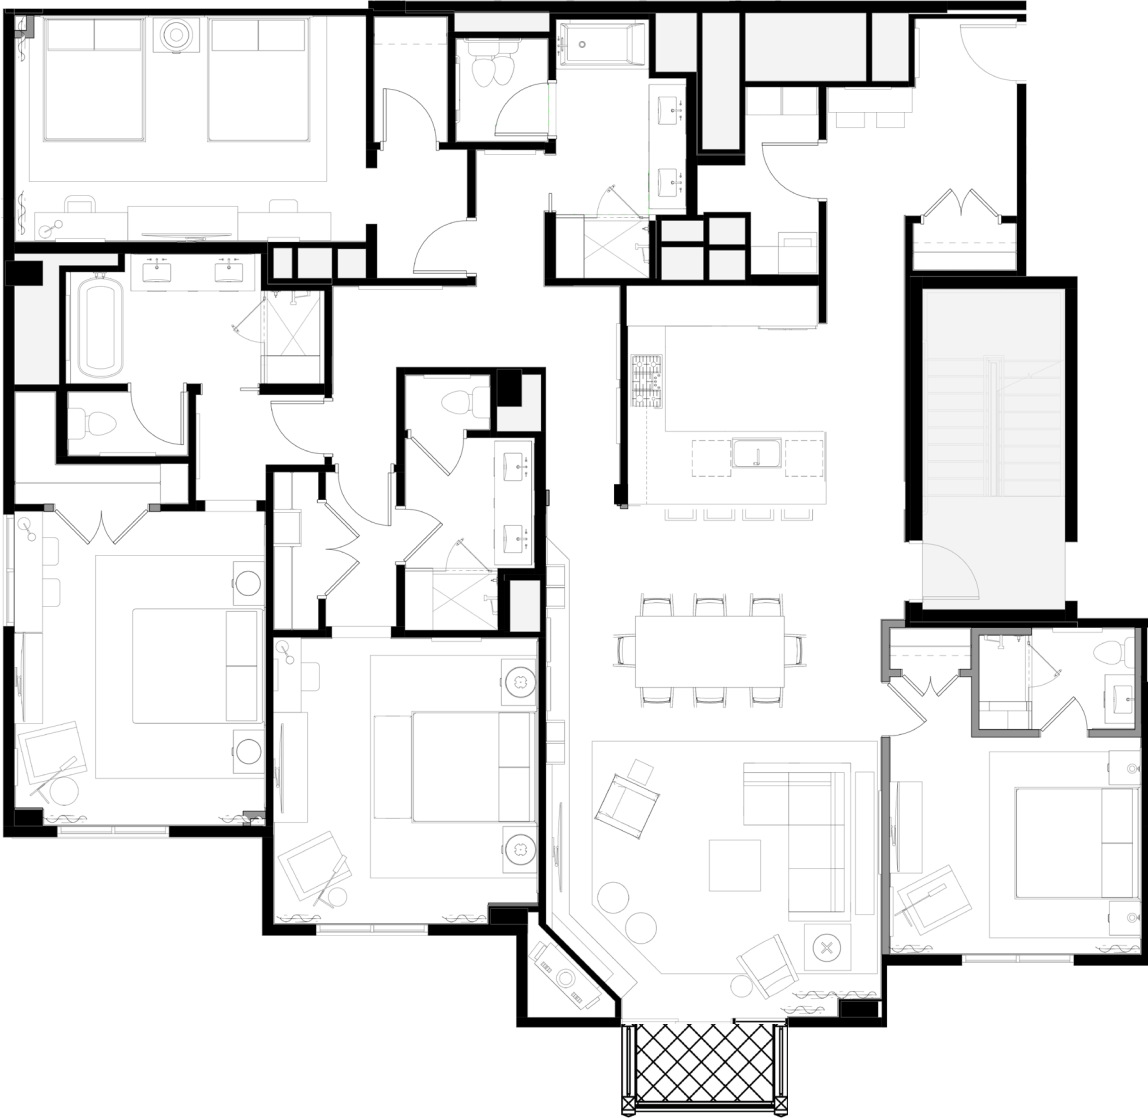

RESIDENCE 3103

FOUR BEDROOM, FOUR BATH
2,736+/- square feet

RESIDENCE LOCATION