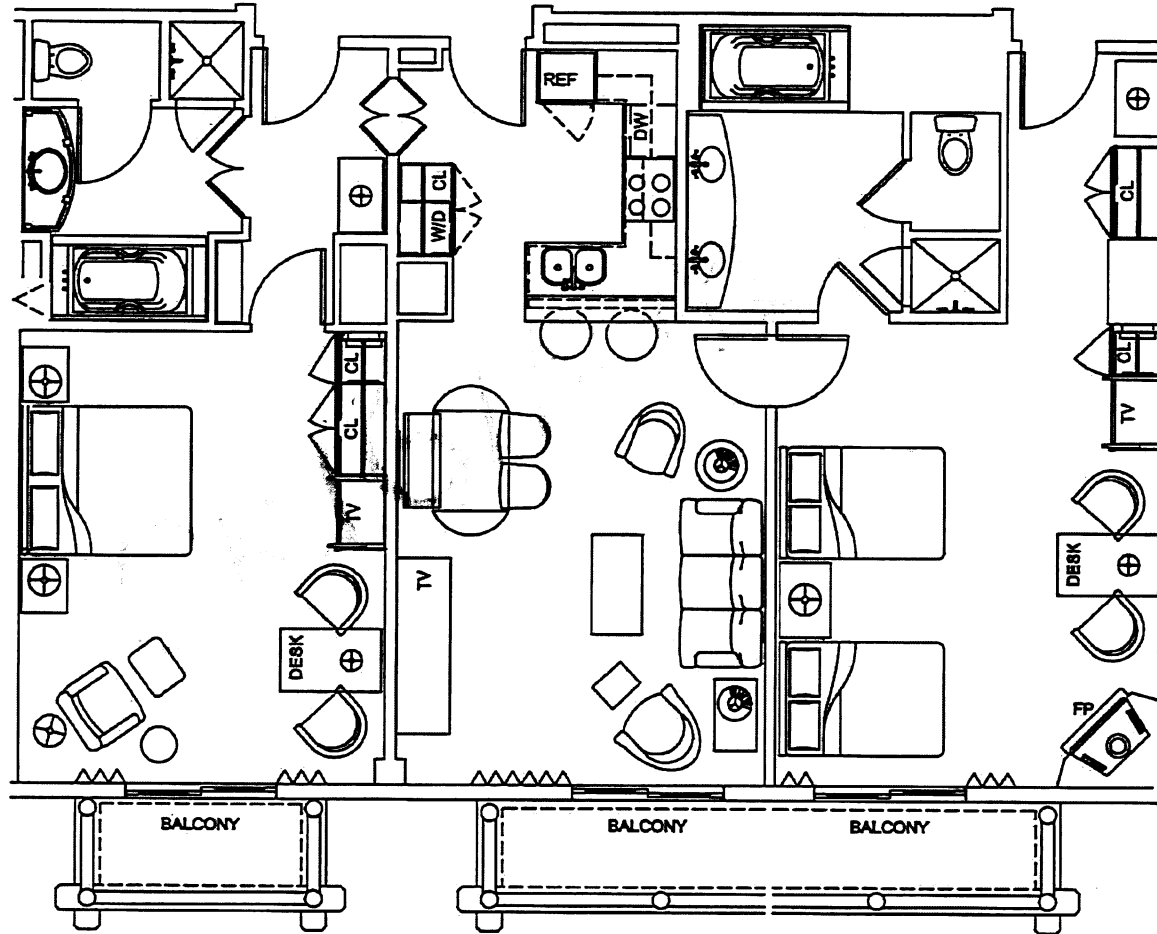

# Residential Suite 759

(1,355 +/- sq.ft.)

MLS No. 934189

THE RESIDENTIAL SUITES  
AT THE RITZ-CARLTON, BACHELOR GULCH

### Suite 759

1,317 SQUARE FEET

2 BEDROOM

NORTH ELEVATION

The Residential Suites at The Ritz-Carlton, Bachelor Gulch are not owned, developed or sold by The Ritz-Carlton Hotel Company, L.L.C. Bachelor Gulch, Operating Company, L.L.C. uses The Ritz-Carlton marks under license from The Ritz-Carlton Hotel Company, L.L.C. • The floorplans and furniture layouts shown are preliminary and conceptual in nature and subject to change without notice.