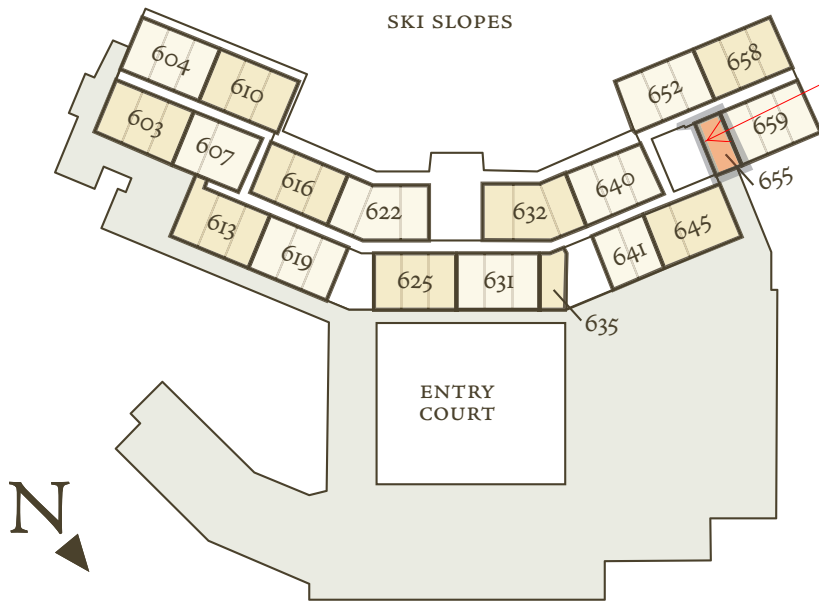

Sixth Floor

Residential Suite 655
(437 +/- sq.ft.)
MLS No. 934024

SOUTH ELEVATION

NORTH ELEVATION