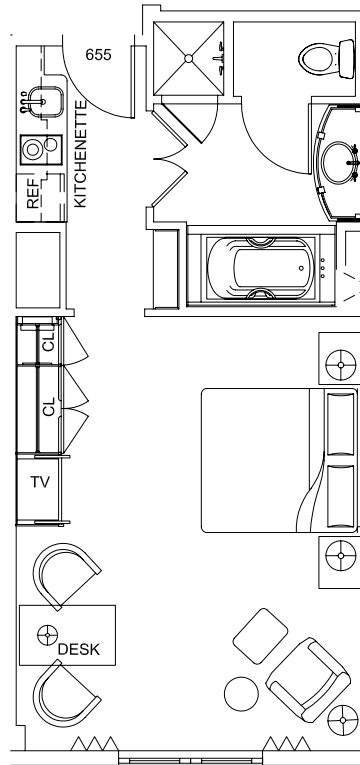

Residential Suite 655
(437 +/- sq.ft.)
MLS No. 934024

Location Plan

ZEHREN
AND ASSOCIATES, INC.
ARCHITECTURE - PLANNING - INTERIORS
P.O. BOX 1976 AVON, COLORADO 81620
TEL (970) 949-0257 FAX (970) 949-1080

The Residences at the Ritz Carlton

Bachelor Gulch, Beaver Creek Mountain, Colorado

June 16, 2006

Unit 655

429 Square Feet

Scale: 1/8"= 1'-0"