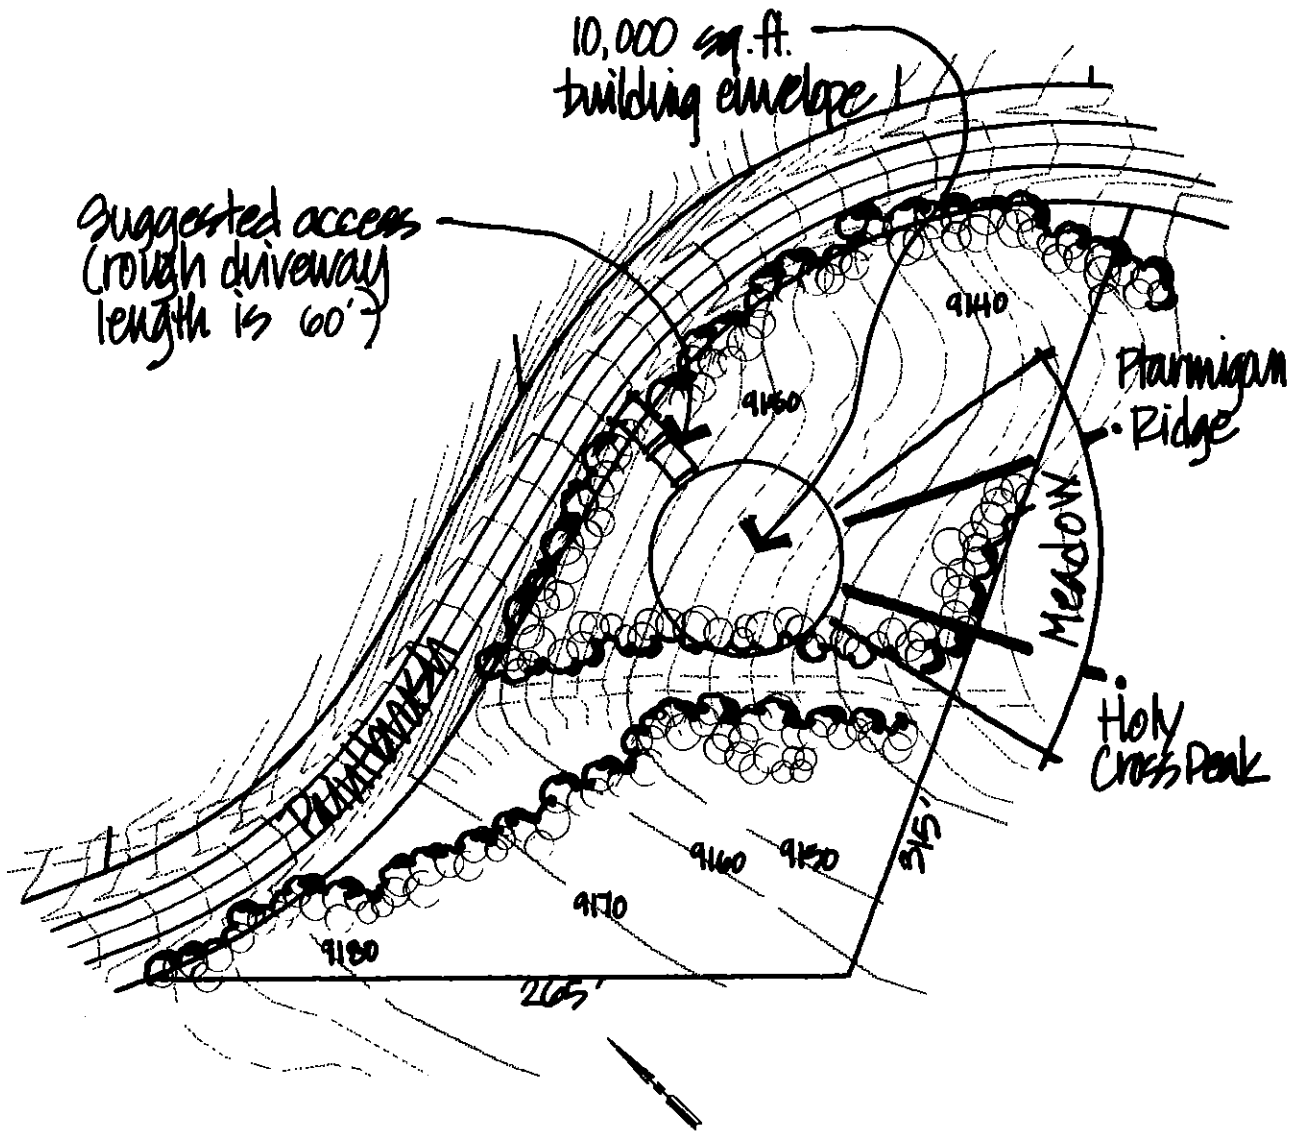

Homestead 33

Homestead Attributes:

- Filtered views to distant peaks may occur during winter months. Short range views exist to meadow immediately southeast of homestead
- Dense, mature Aspen trees cover majority of site
- Approximate lot size: 1.5 acres