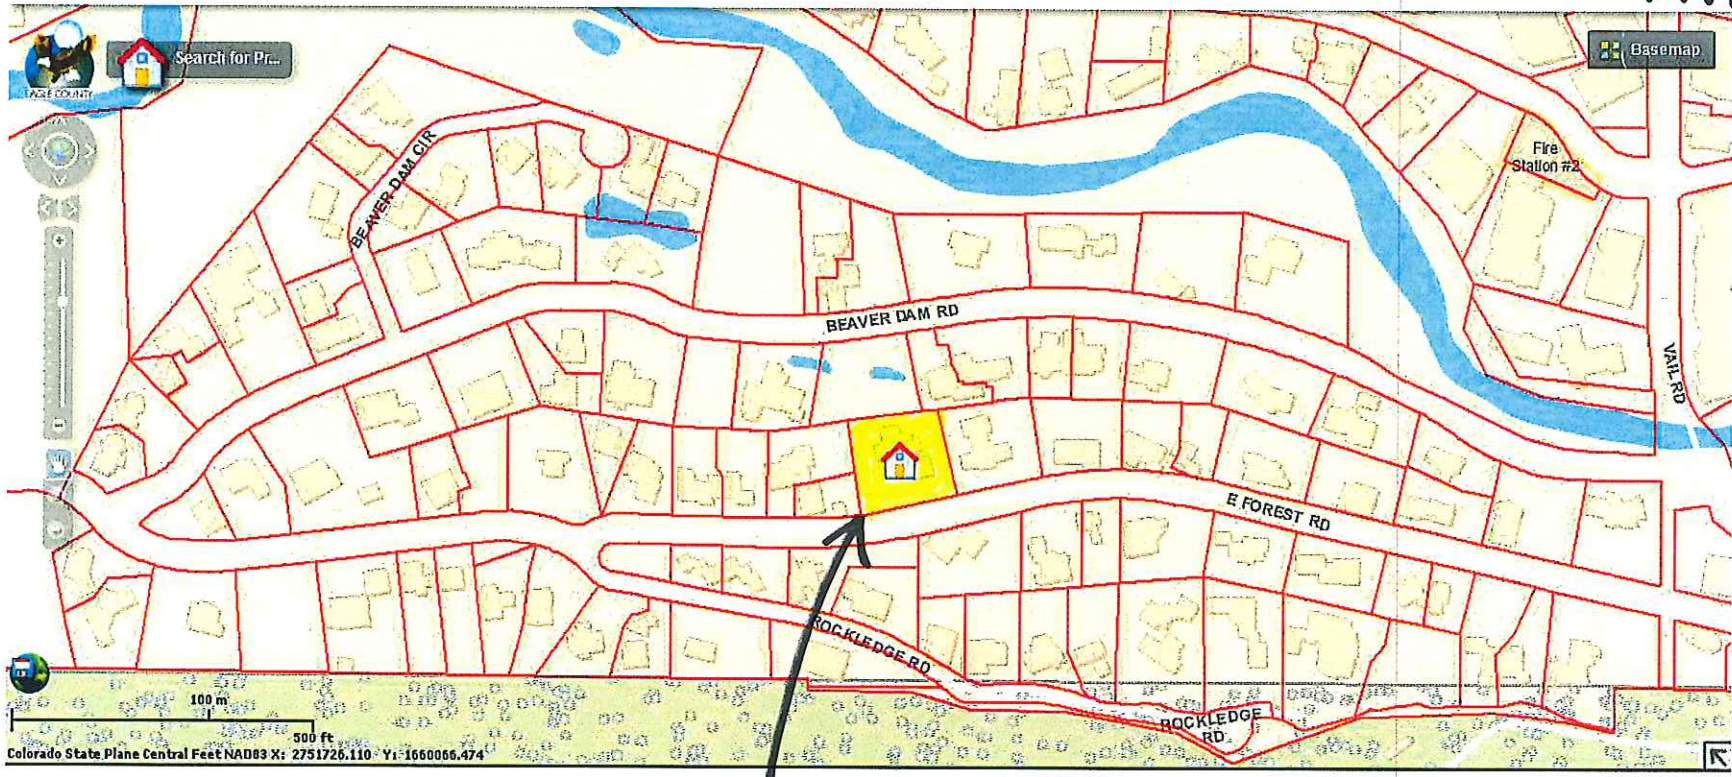

Lionshead

265 Forest Road, Vail, Colorado

Vail Village

265 Forest Road