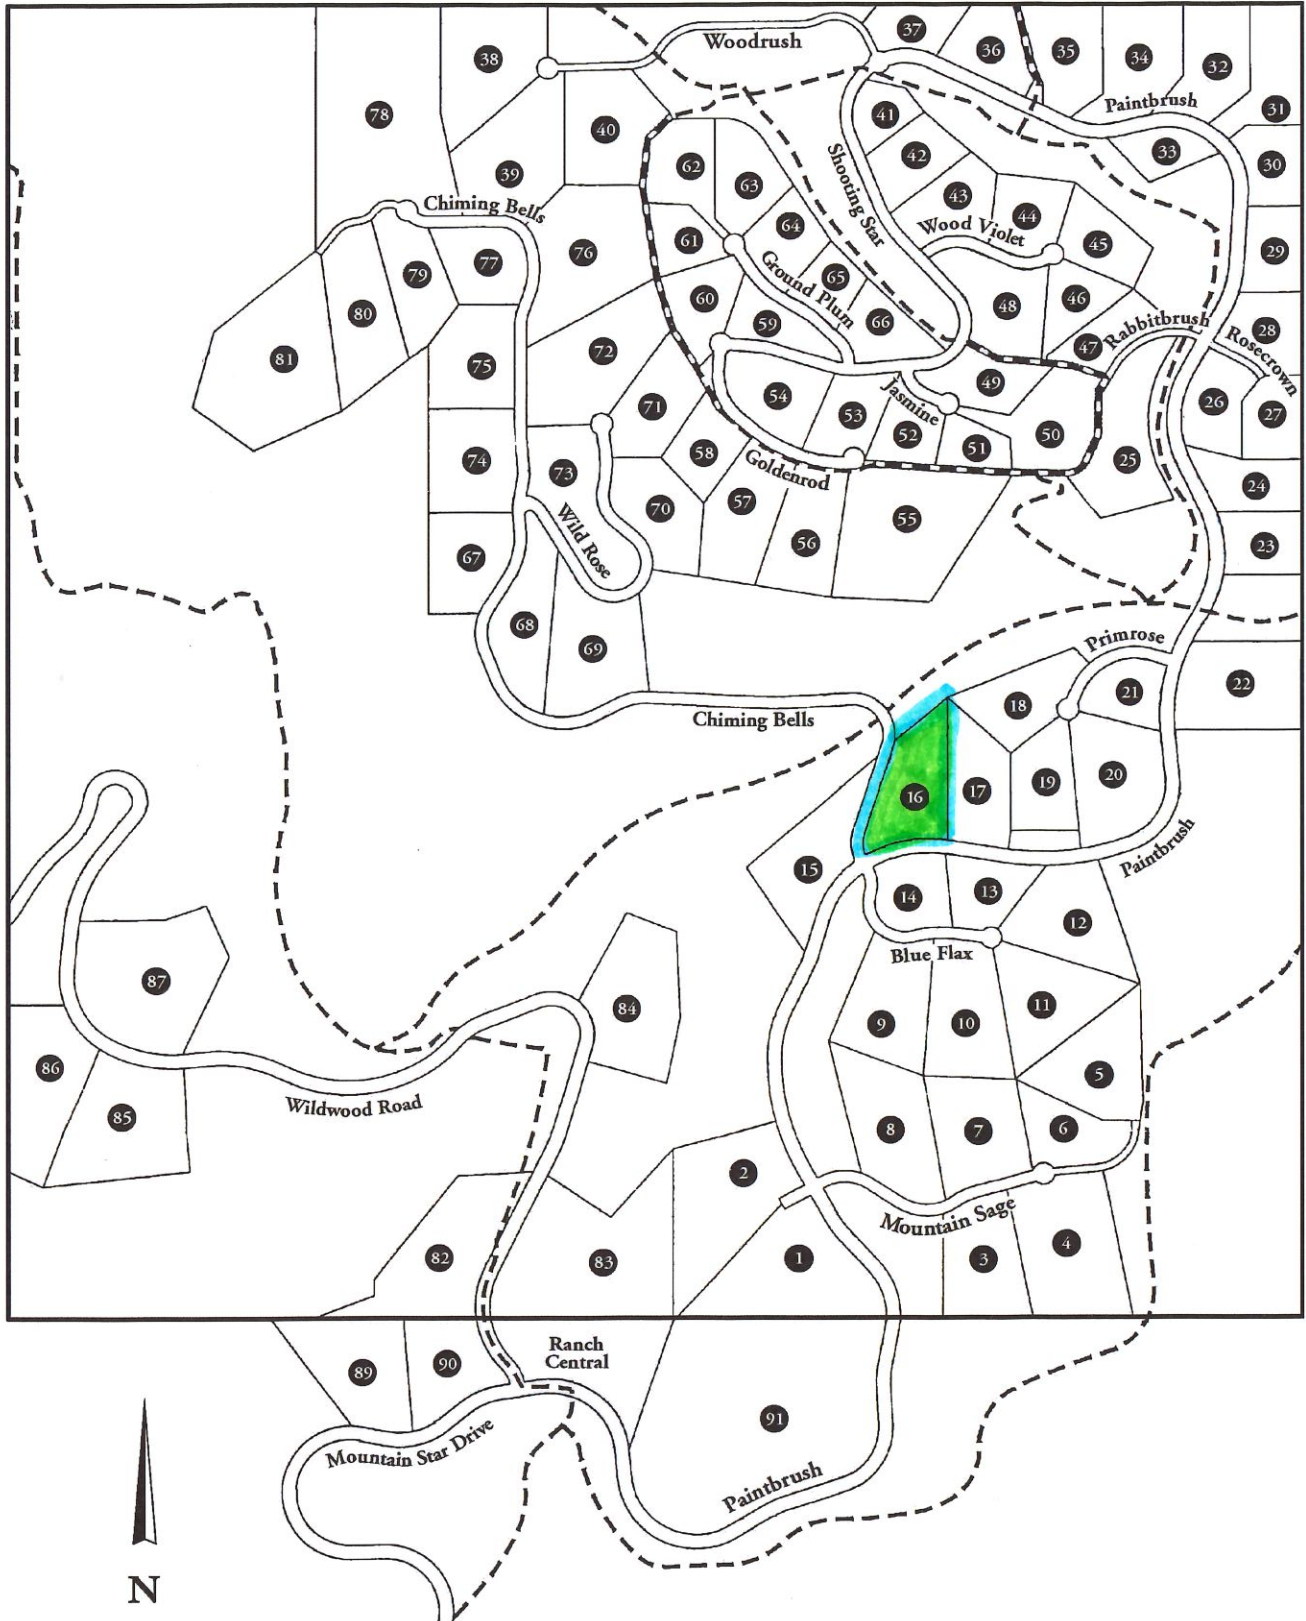

MOUNTAIN STAR

White River National Forest

Layout of About 100 Lots