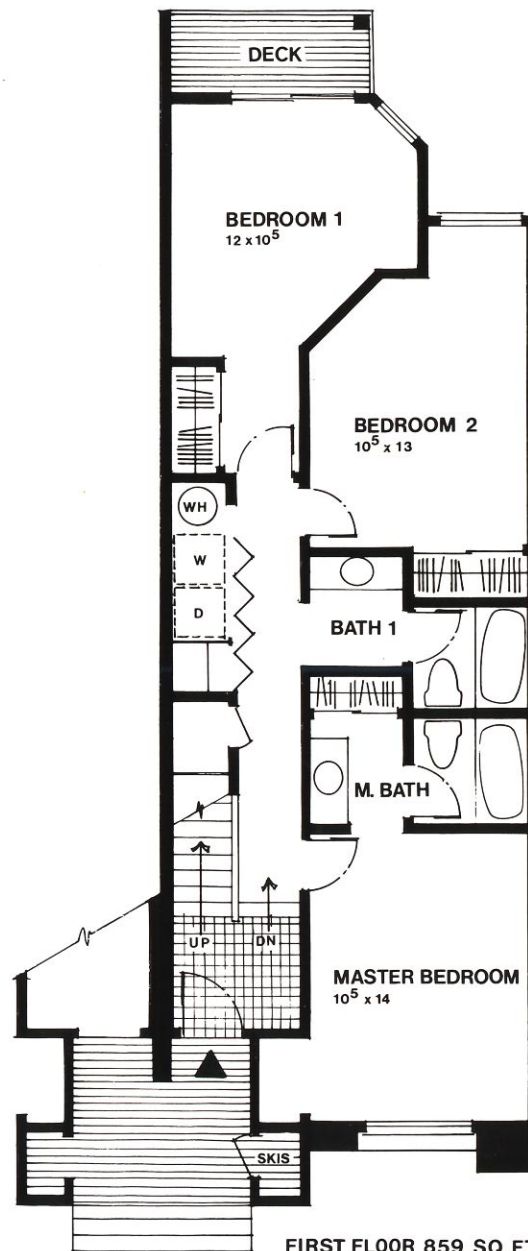

Ridgepoint

PLAN B 3 BEDROOM/2 BATH

SECOND FLOOR 616 SQ. FT.
LOFT 158 SQ. FT.

FIRST FLOOR 859 SQ. FT.
TOTAL 1633 SQ. FT.