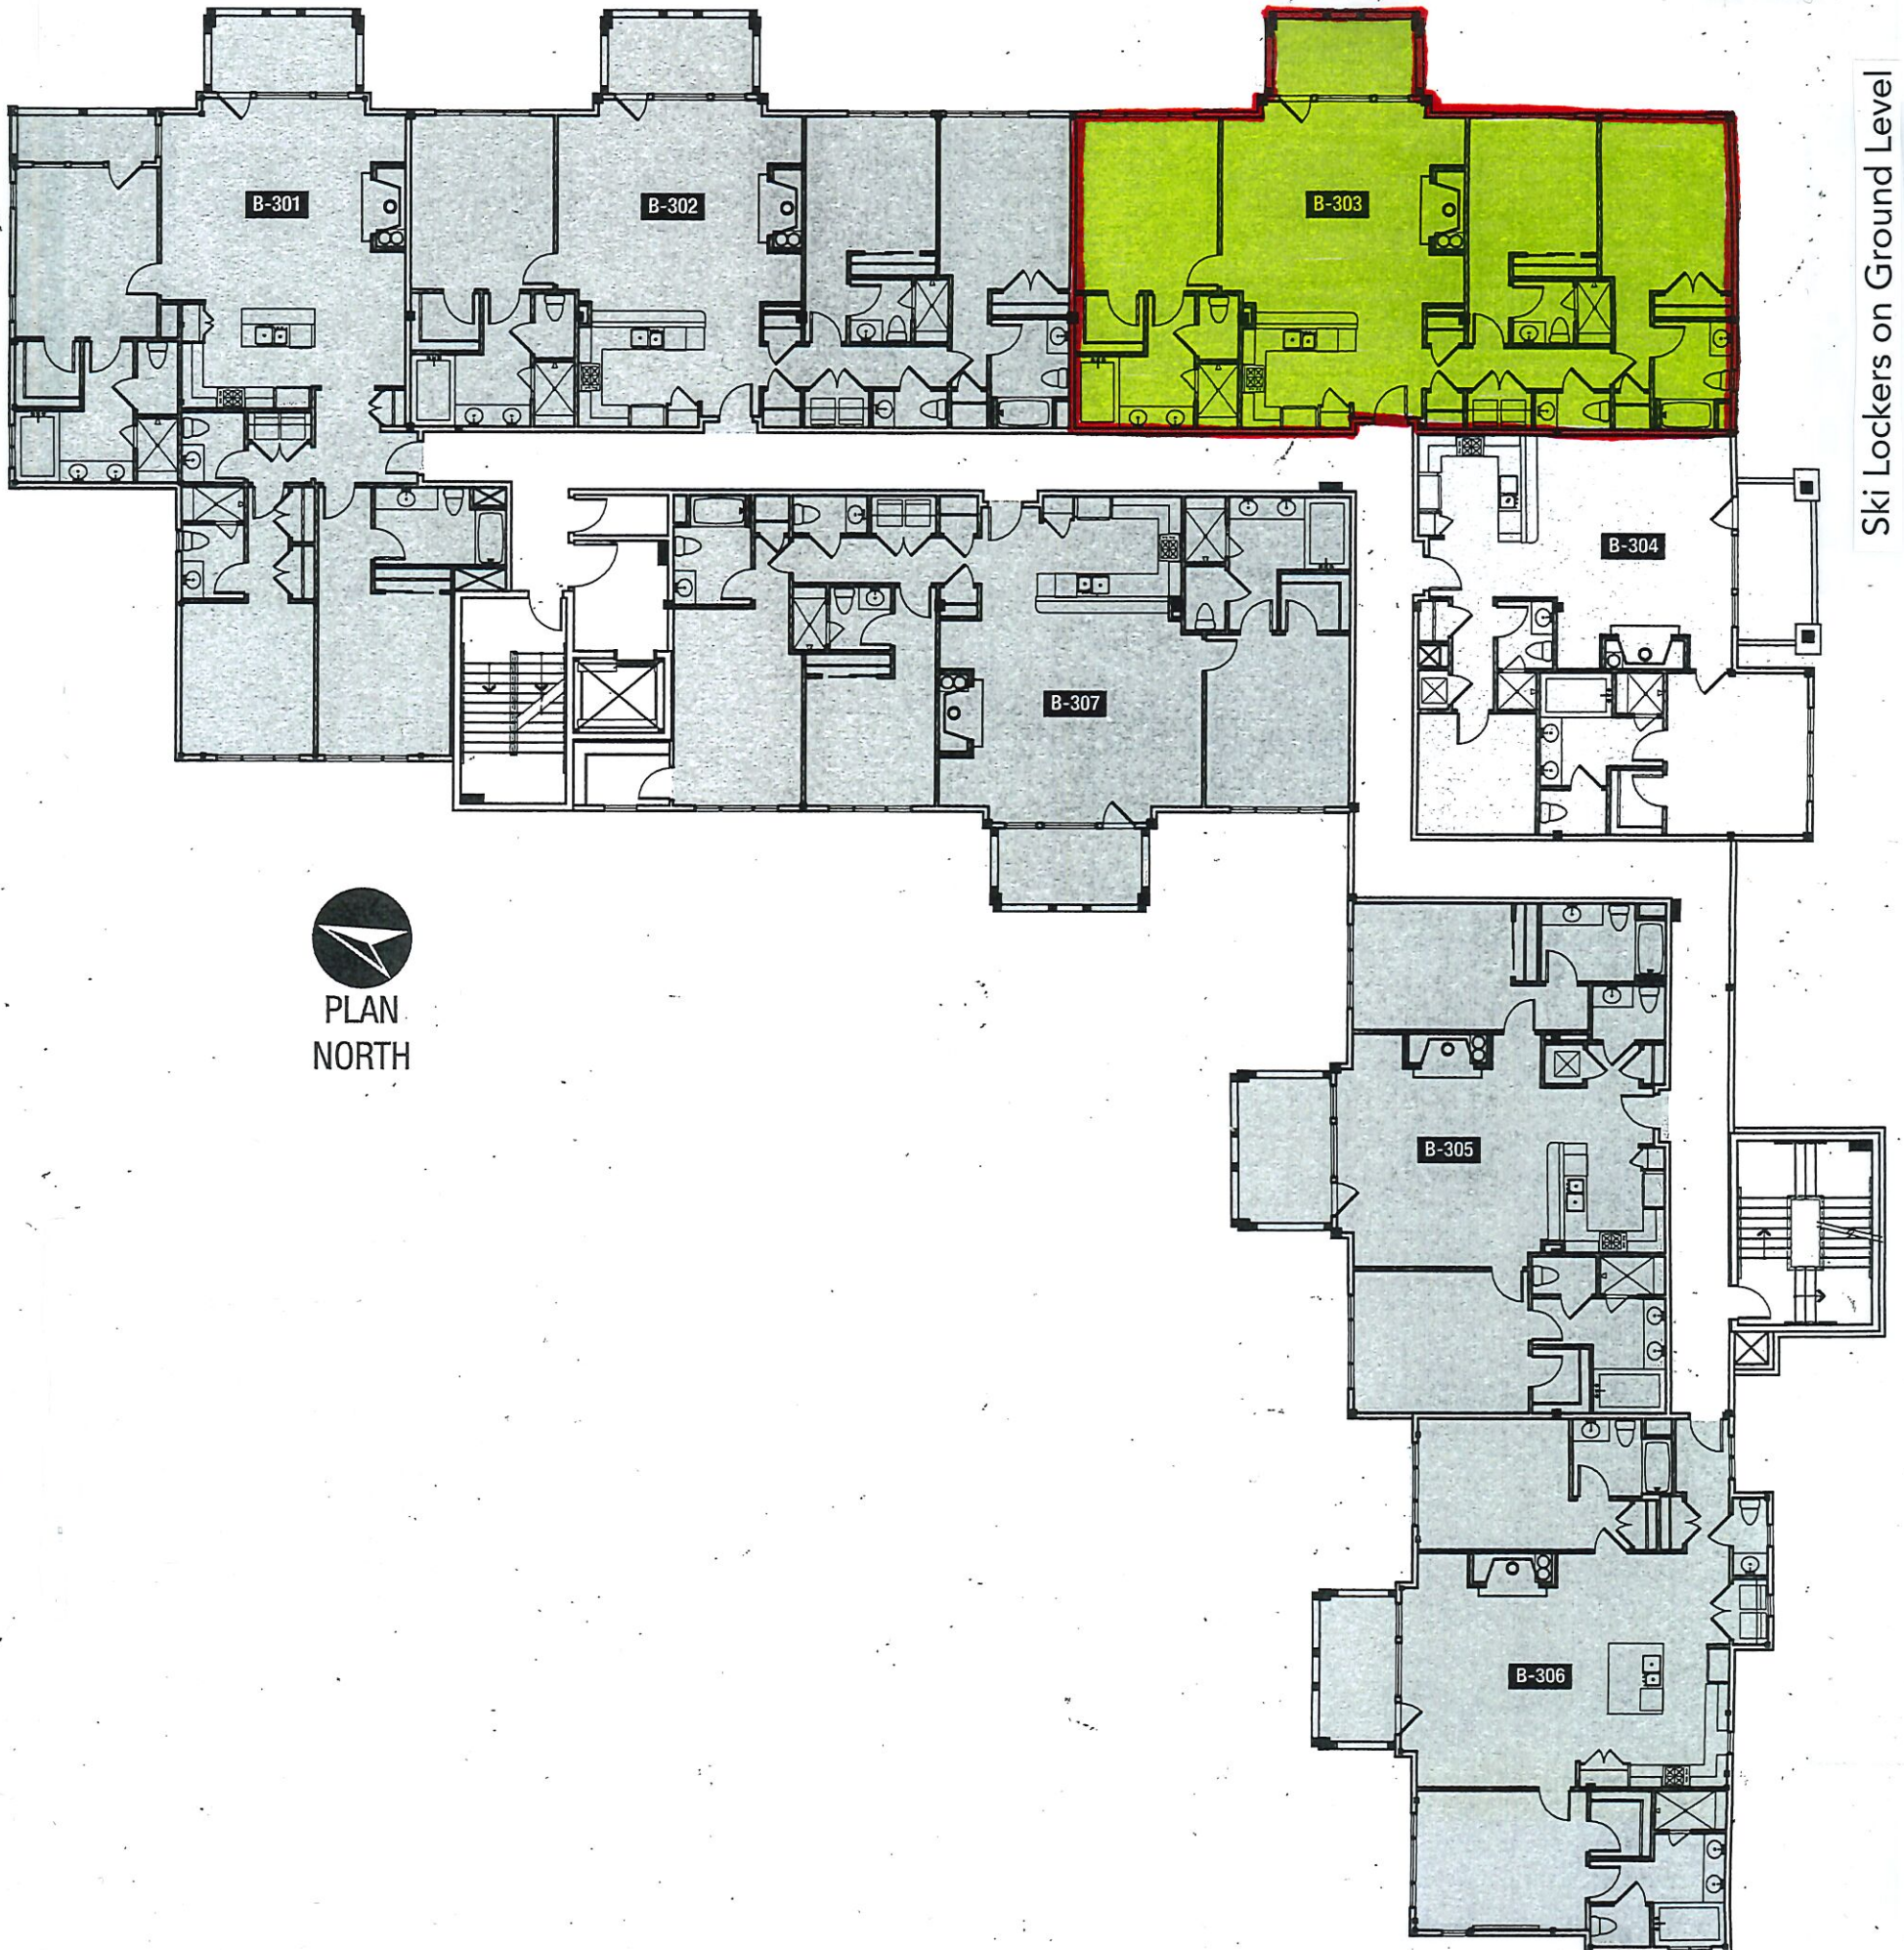

# Beaver Creek Landing #B-303

Ski-in/Ski-out

Lower Beaver Creek Mountain Express Lift

*Third Floor Layout Building B*

Easterly Views to Game Creek Bowl

Ski Lockers on Ground Level