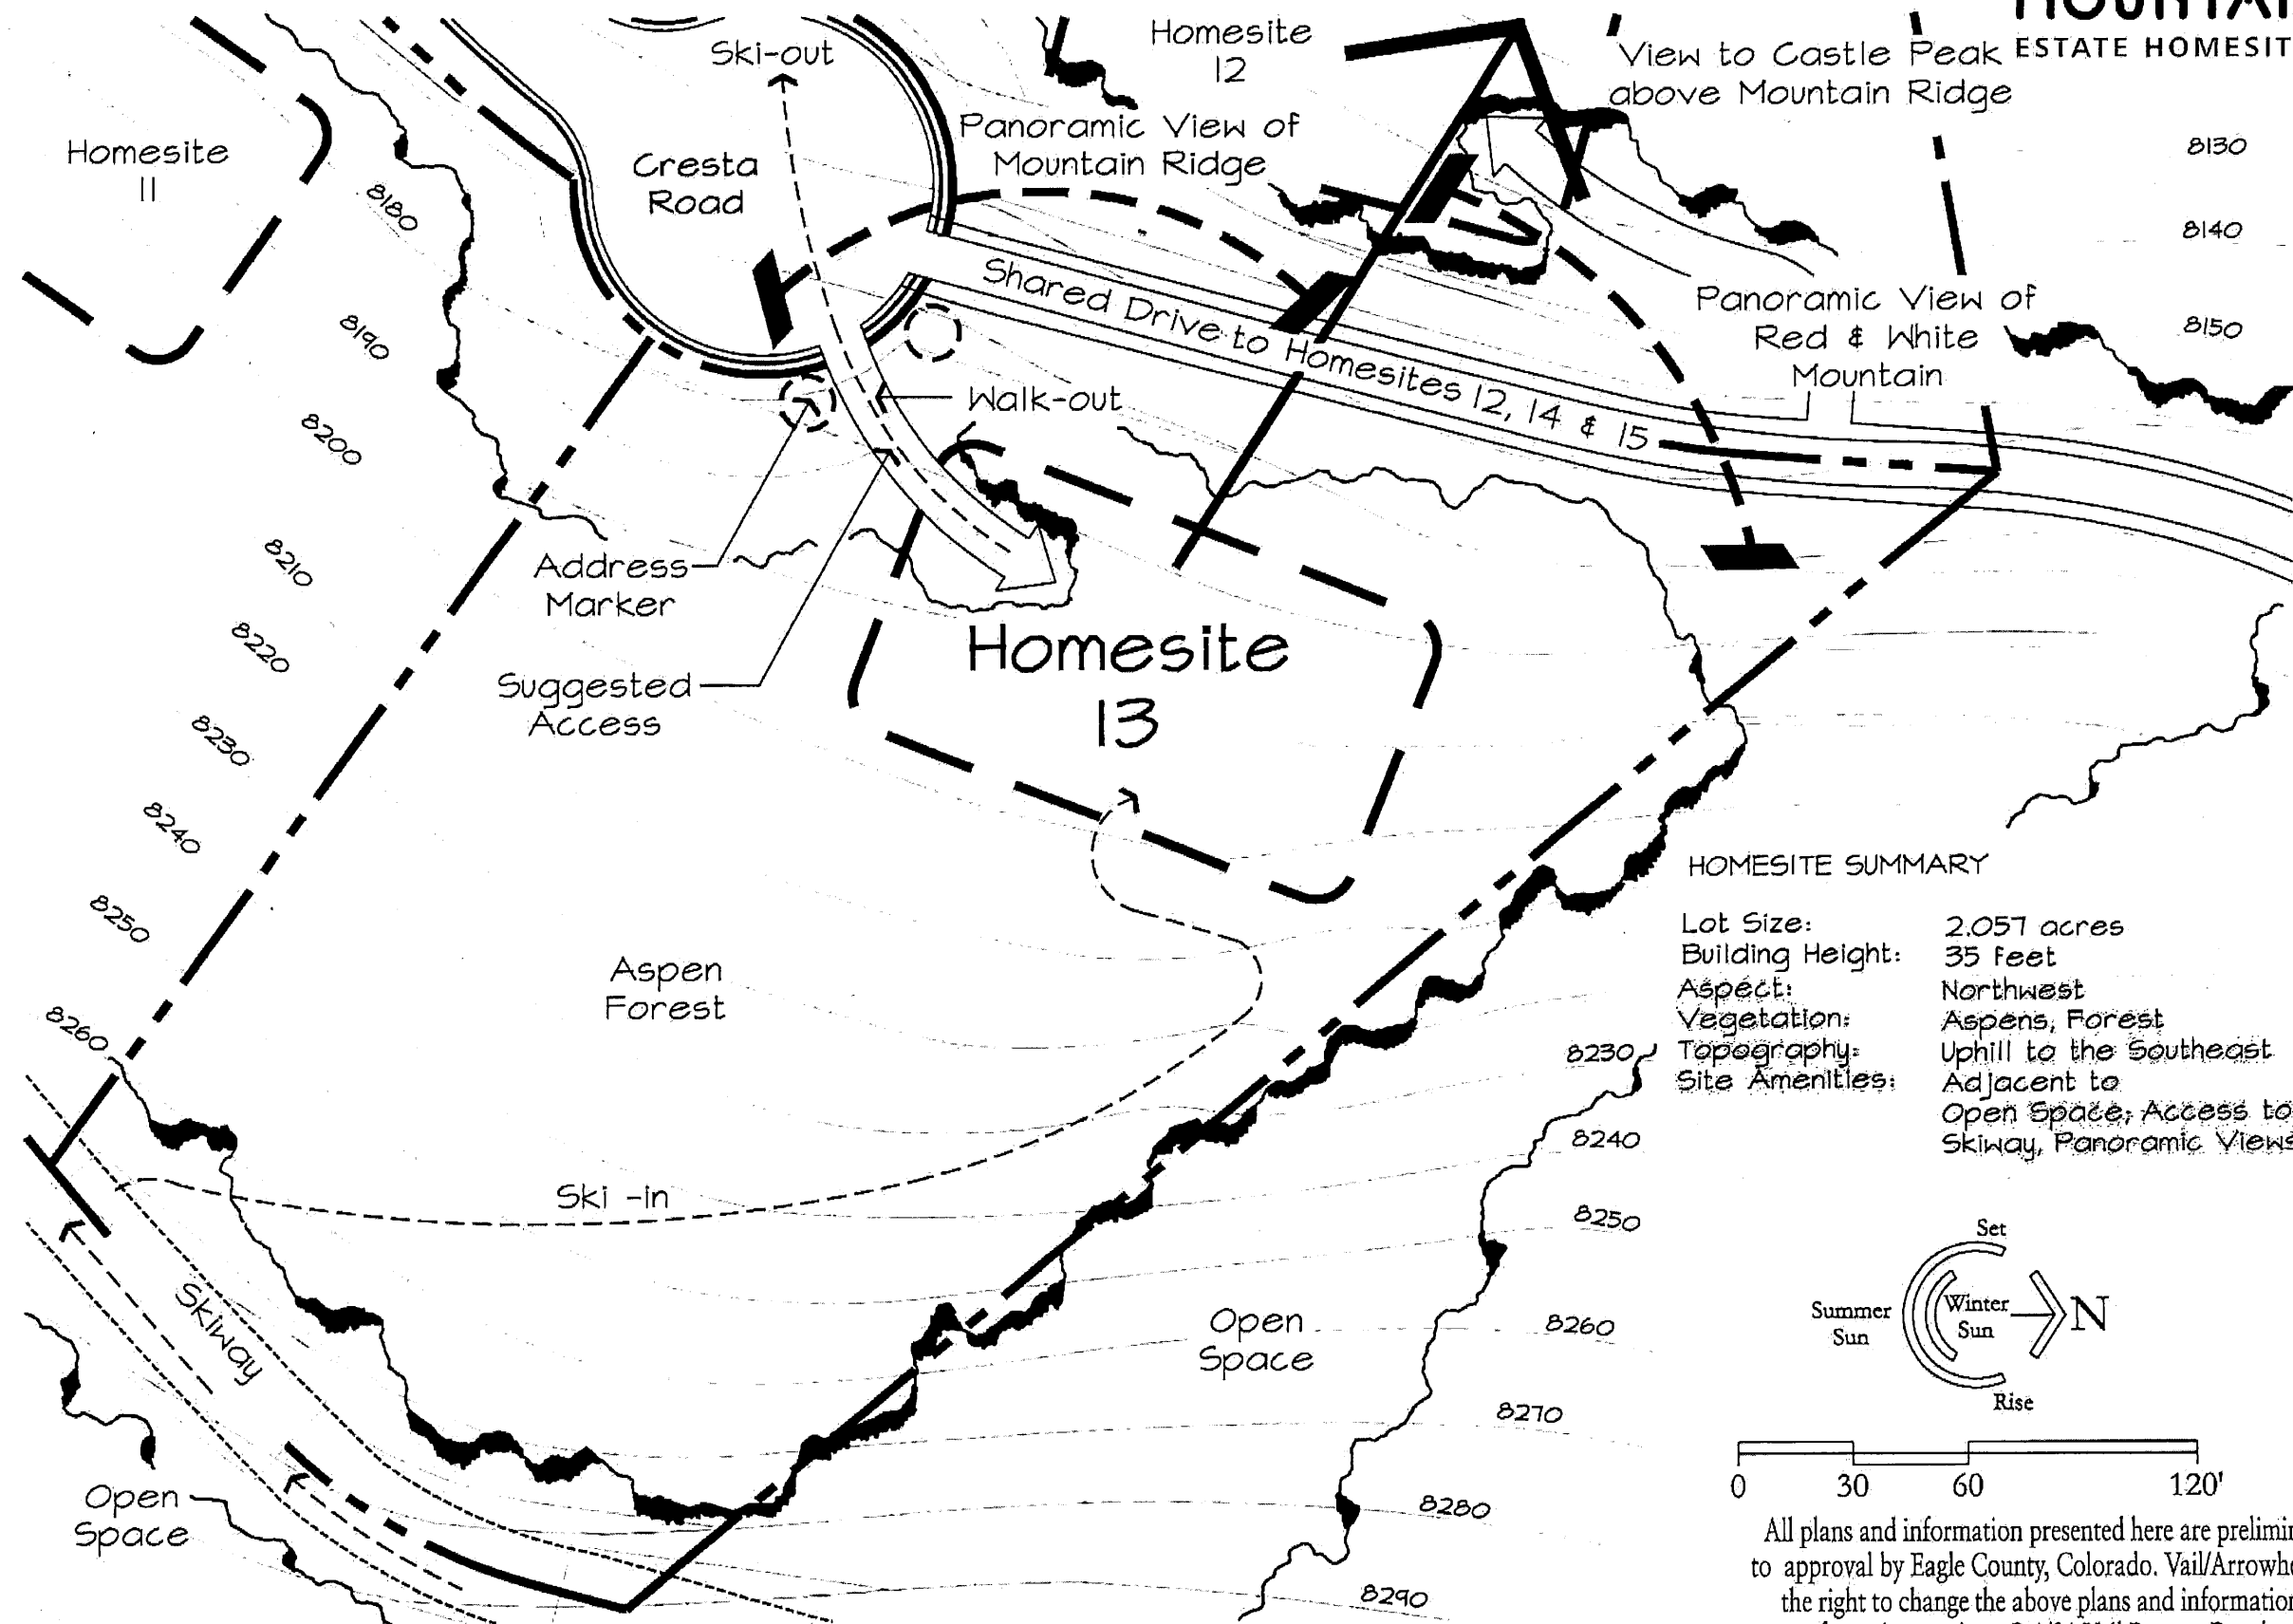

ESTATE HOMESITE No. I 3

ARROWHEAD MOUNTAIN
ESTATE HOMESITES

2355 Cresta Road

HOMESITE SUMMARY

Lot Size:	2.057 acres
Building Height:	35 feet
Aspect:	Northwest
Vegetation:	Aspens, Forest
Topography:	Uphill to the Southeast
Site Amenities:	Adjacent to Open Space, Access to Skiway, Panoramic Views

All plans and information presented here are preliminary and subject to approval by Eagle County, Colorado. Vail/Arrowhead Inc. reserves the right to change the above plans and information without notice from time to time. © 1/01 Vail Resorts Development Company.