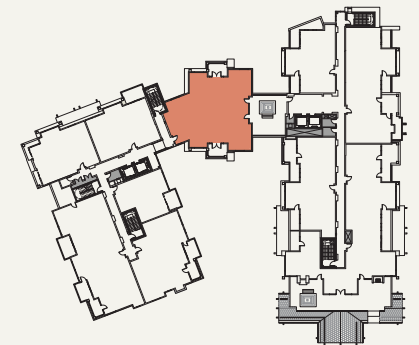

LION

W 605
PENTHOUSE

- 4 Bedrooms
- 4.5 Bathrooms
- 2496 SF
- 861 Deck SF

LEVEL 6

LIONVAIL.COM

Note that plans are for marketing purposes only. All dimensions and square footage are approximate and are subject to change