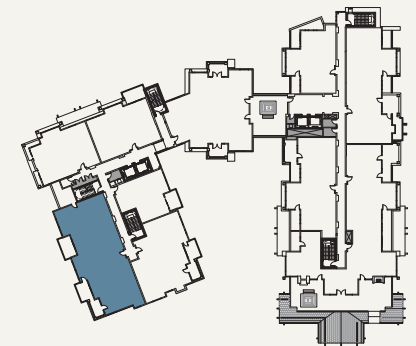

LION

W 602

3 Bedrooms

4 Bathrooms

2737 SF

479 Deck SF

LEVEL 6

LIONVAIL.COM

Note that plans are for marketing purposes only. All dimensions and square footage are approximate and are subject to change