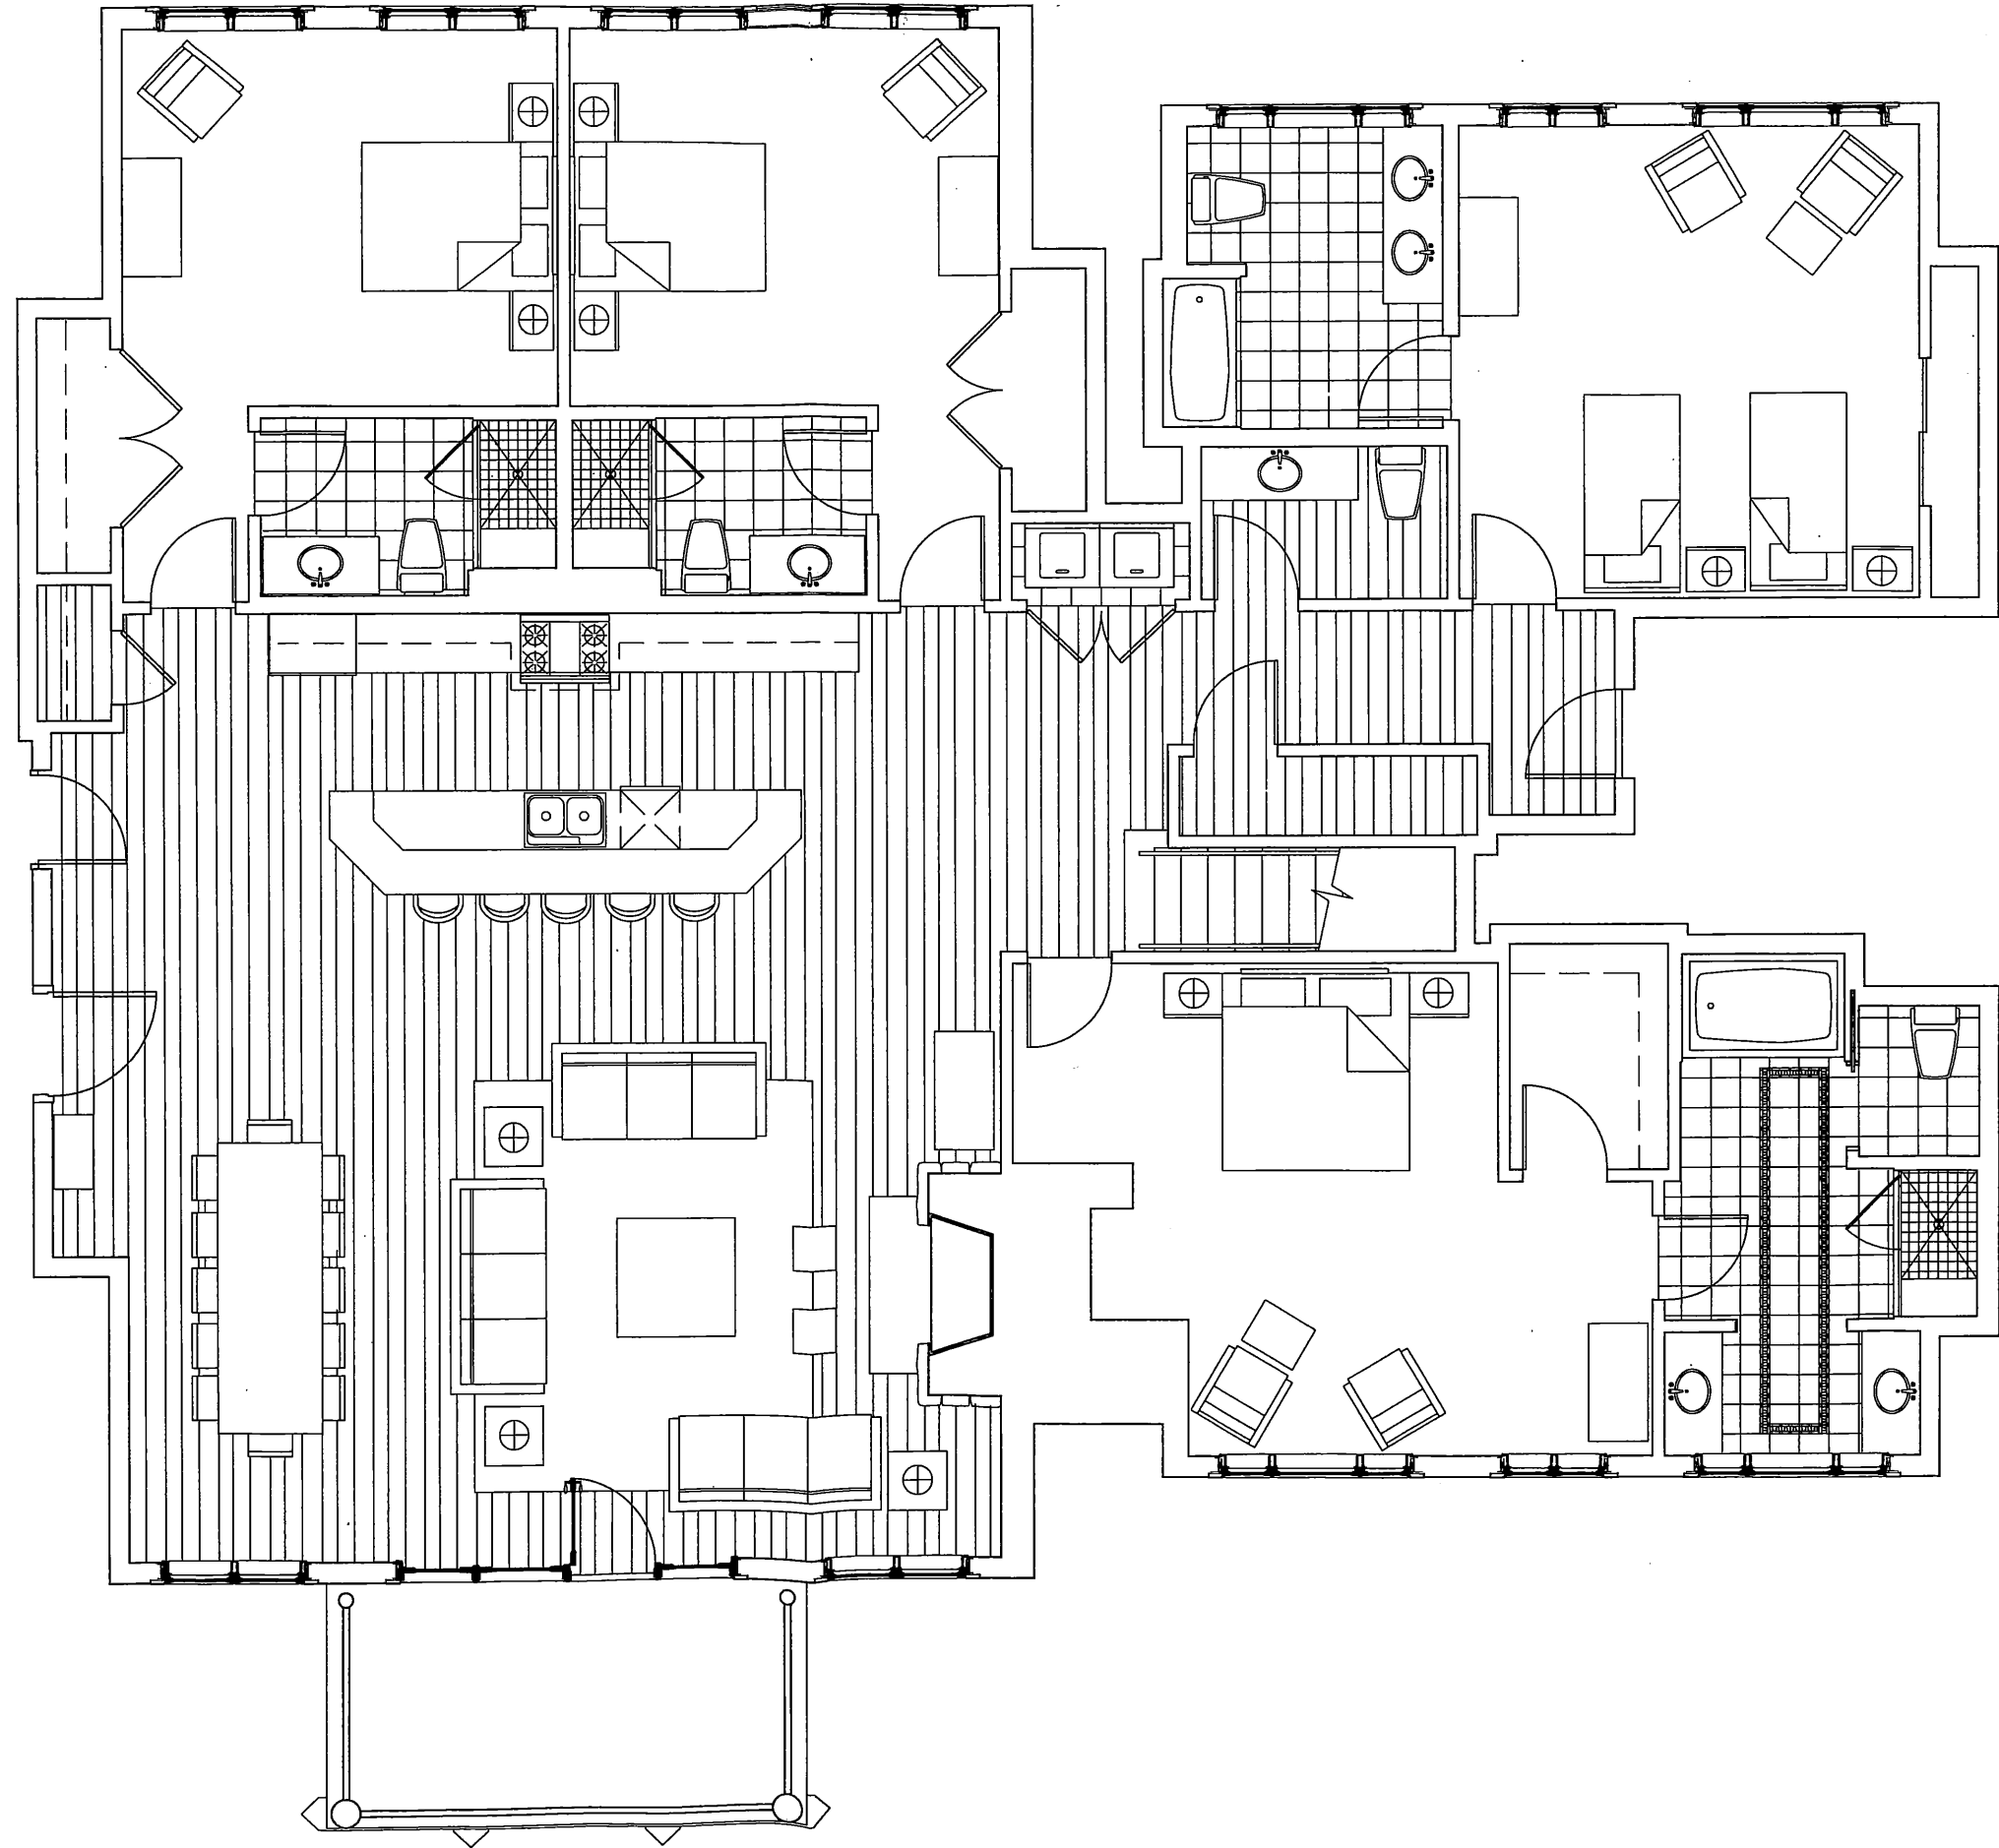

# Horizon Pass Lodge Penthouse 414

Bachelor Gulch Village

## MAIN LEVEL