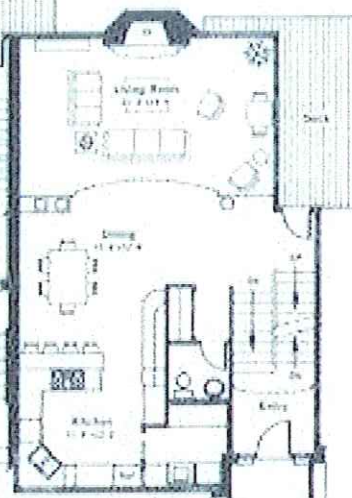

Type "B" Unit

# Royal EIK #4

master bath  
master bedroom level

Attached 2-car garage

Two lower level bedrooms

MASTER BEDROOM LEVEL

Guest bedroom level

BEDROOM LEVEL

TYPICAL SOUTH END UNIT  
UNIT #3 & #8

# Royal Elk #4 End Residence

Loft/bedroom  
w/bath

views south  
of the ski  
slopes

Spacious great  
room level

LIVING ROOM LEVEL