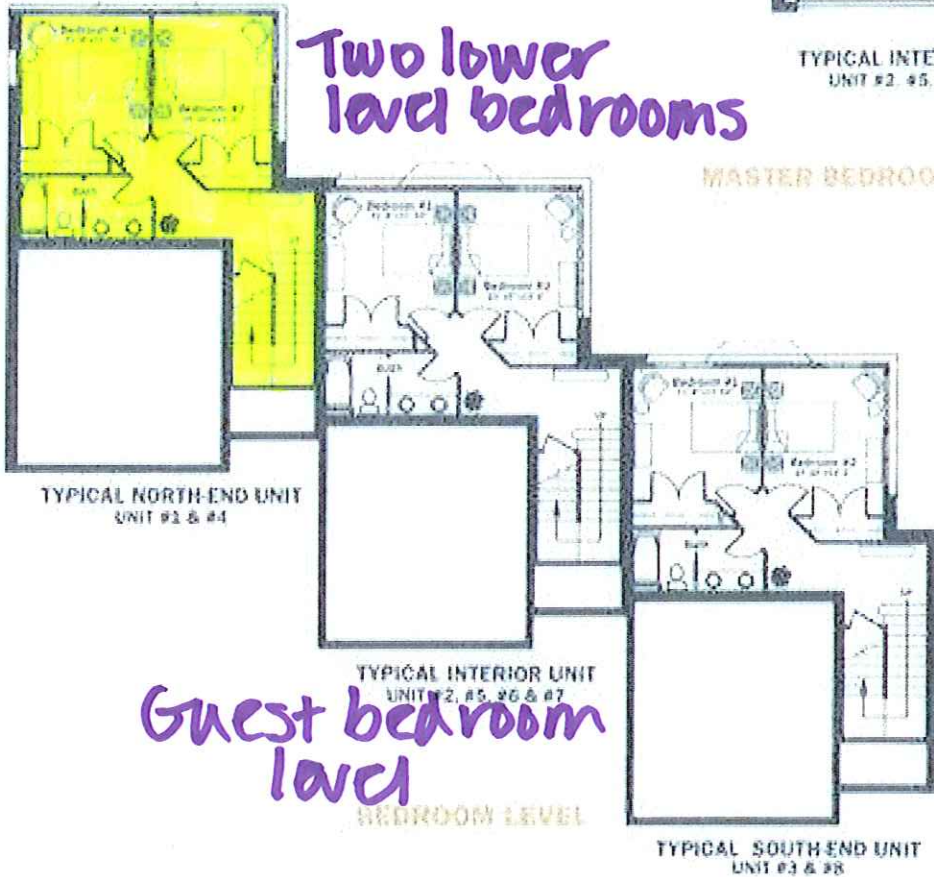

Type "B" Unit

# Royal EIK #4

master bath  
master bedroom level

Attached 2-car garage

Two lower level bedrooms

MASTER BEDROOM LEVEL

Guest bedroom level

BEDROOM LEVEL

TYPICAL SOUTH END UNIT  
UNIT #3 & #8

# Royal Elk #4 End Residence

Loft/bedroom  
w/bath

views south  
of the ski  
slopes

Spacious great  
room level

LIVING ROOM LEVEL