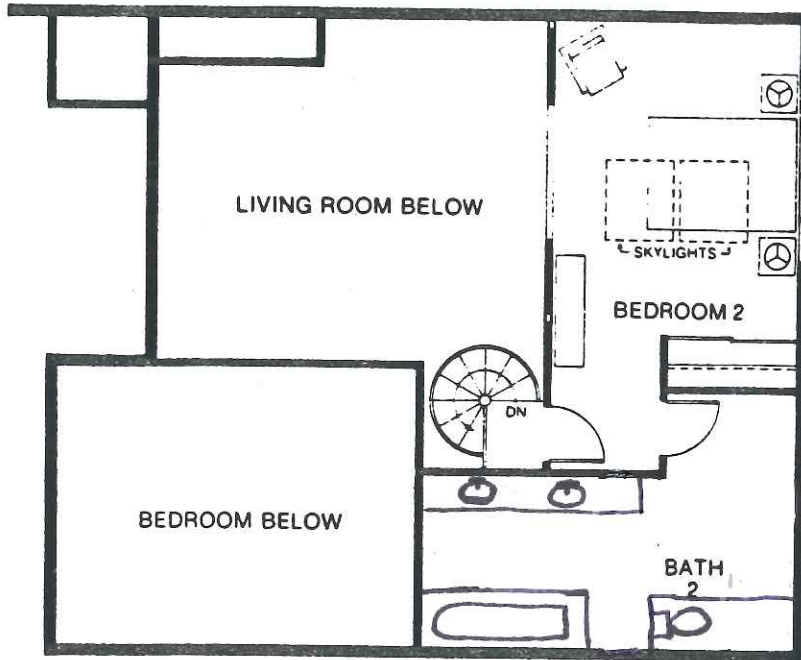

# Townsend Place at Beaver Creek

## BUILDING B

### TYPICAL INTERIOR PENTHOUSE

2 Bedrooms / 2 Baths  
3rd Floor, 2 Levels  
1184 sq. ft.

Unit Locations