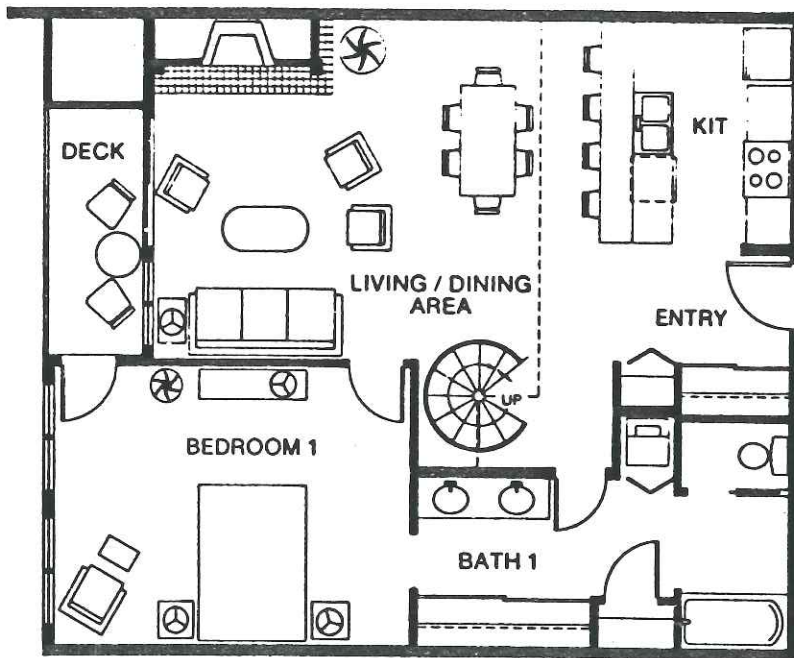

# Townsend Place at Beaver Creek

## BUILDING B

### TYPICAL INTERIOR PENTHOUSE

2 Bedrooms / 2 Baths  
3rd Floor, 2 Levels  
1184 sq. ft.

Unit Locations