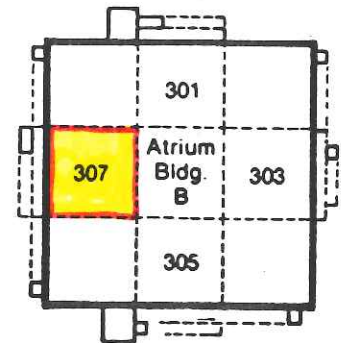

# Townsend Place at Beaver Creek

## BUILDING B

### TYPICAL INTERIOR PENTHOUSE

2 Bedrooms / 2 Baths  
3rd Floor, 2 Levels  
1184 sq. ft.

Unit Locations