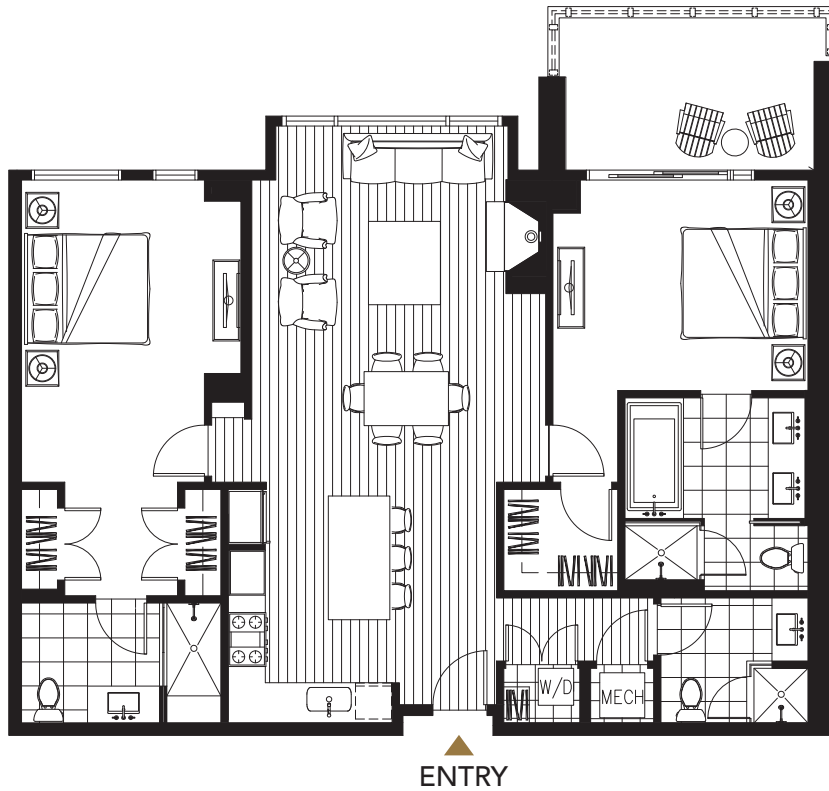

LION

W 604

- 2 Bedrooms
- 3 Bathrooms
- 1343 SF
- 121 Deck SF

LEVEL 6

LIONVAIL.COM

Note that plans are for marketing purposes only. All dimensions and square footage are approximate and are subject to change