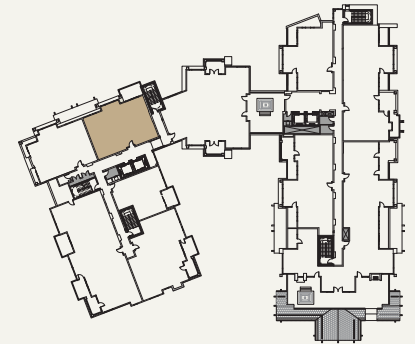

LION

W 604

- 2 Bedrooms
- 3 Bathrooms
- 1343 SF
- 121 Deck SF

LEVEL 6

LIONVAIL.COM

Note that plans are for marketing purposes only. All dimensions and square footage are approximate and are subject to change