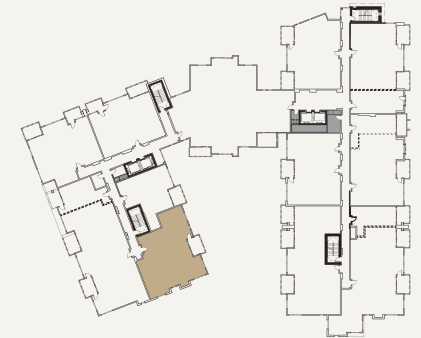

LION

W 402

- 2 Bedrooms
- 3 Bathrooms
- 1751 SF
- 103 Deck SF

LEVEL 4

LIONVAIL.COM

Note that plans are for marketing purposes only. All dimensions and square footage are approximate and are subject to change