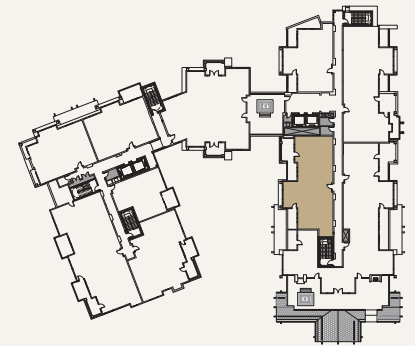

LION

E 601
PENTHOUSE

- 2 Bedrooms
- 3 Bathrooms
- 1767 SF
- 301 Deck SF

LEVEL 6

LIONVAIL.COM

Note that plans are for marketing purposes only. All dimensions and square footage are approximate and are subject to change