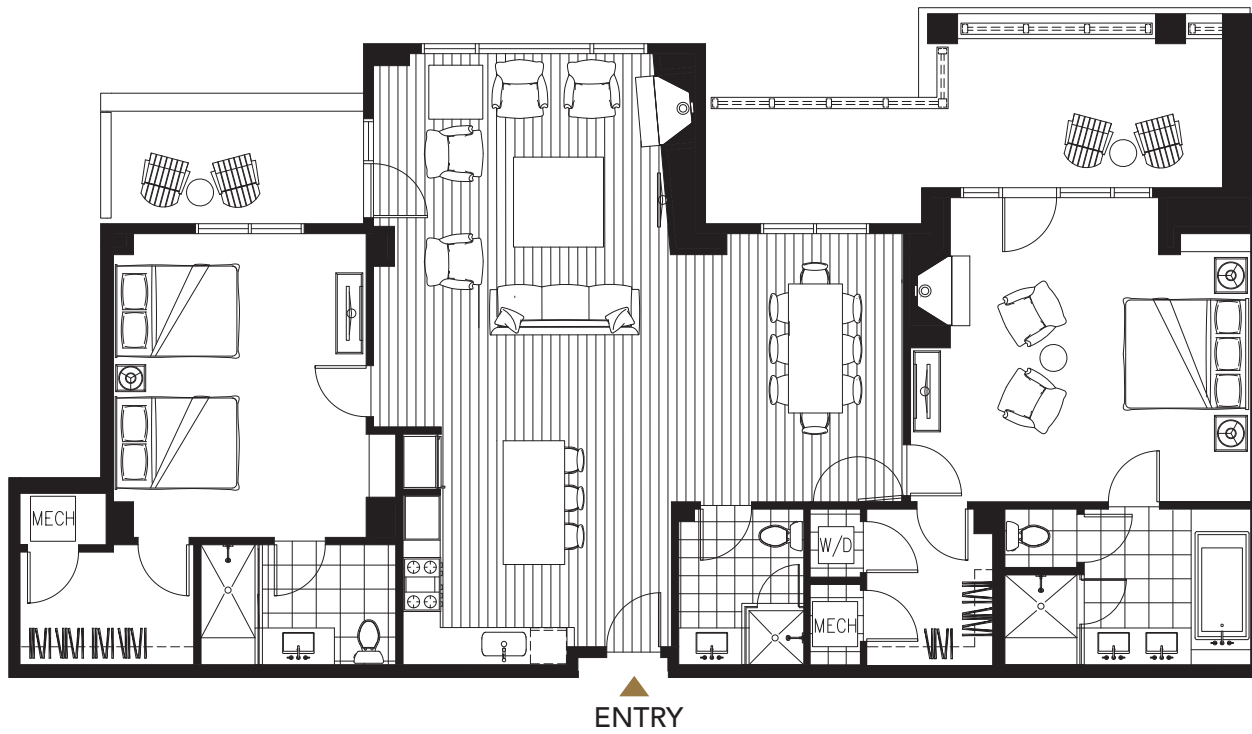

LION

E 601
PENTHOUSE

- 2 Bedrooms
- 3 Bathrooms
- 1767 SF
- 301 Deck SF

LEVEL 6

LIONVAIL.COM

Note that plans are for marketing purposes only. All dimensions and square footage are approximate and are subject to change