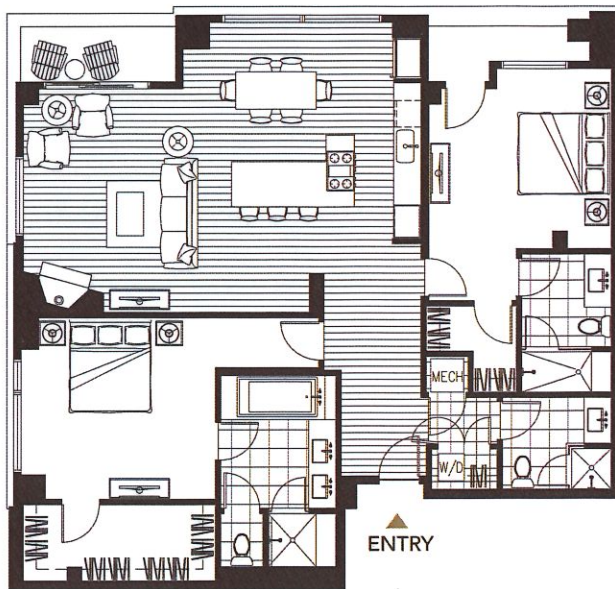

# The Lion Residence W304

Situated on the northwest corner of the Lion, W304 receives wonderful light and has both northern and western views. The Master bedroom faces west towards the sunset and has a large walk in closet to complement it's elegant master bath. The open kitchen creates an intimate setting for dining and there is a shower in the powder room to accommodate additional guests or if everyone is preparing to go out at the same time.

LION

W 304

2 Bedrooms  
3 Bathrooms  
1596 SF  
86 Deck SF

LEVEL 3

LIONVAIL.COM

Note that plans are for marketing purposes only. All dimensions and square footage are approximate and are subject to change