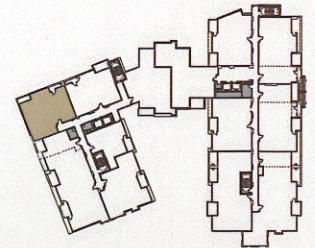

# The Lion Residence W304

Situated on the northwest corner of the Lion, W304 receives wonderful light and has both northern and western views. The Master bedroom faces west towards the sunset and has a large walk in closet to complement it's elegant master bath. The open kitchen creates an intimate setting for dining and there is a shower in the powder room to accommodate additional guests or if everyone is preparing to go out at the same time.

LION

W 304

2 Bedrooms  
3 Bathrooms  
1596 SF  
86 Deck SF

LEVEL 3

LIONVAIL.COM

Note that plans are for marketing purposes only. All dimensions and square footage are approximate and are subject to change