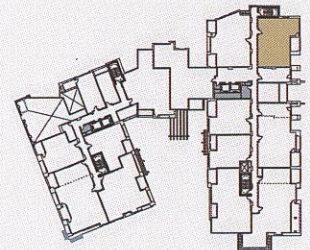

The Lion Residence E207

Located on the northeast corner of the Lion, residence E207 offers outstanding accessibility with wider hallways and custom height counters. All of the interior spaces and finishes still reflect the same luxurious standards, however the details have been tailored for accessibility, with appropriate switch heights, front control appliances and wider doorways as well. Showers were built to be ready for ADA railing installation if desired.

LION

E 207

2 Bedrooms
3 Bathrooms
1509 SF
112 Deck SF

LEVEL 2

LIONVAIL.COM

Note that plans are for marketing purposes only. All dimensions and square footage are approximate and are subject to change