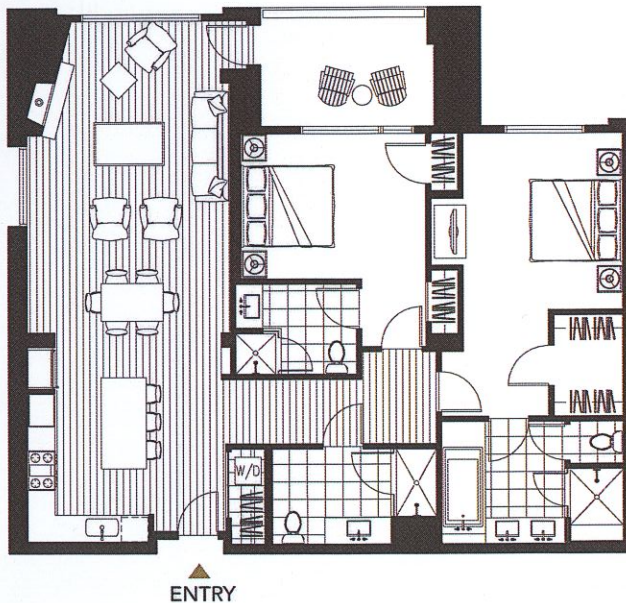

The Lion Residence E207

Located on the northeast corner of the Lion, residence E207 offers outstanding accessibility with wider hallways and custom height counters. All of the interior spaces and finishes still reflect the same luxurious standards, however the details have been tailored for accessibility, with appropriate switch heights, front control appliances and wider doorways as well. Showers were built to be ready for ADA railing installation if desired.

LION

E 207

2 Bedrooms
3 Bathrooms
1509 SF
112 Deck SF

LEVEL 2

LIONVAIL.COM

Note that plans are for marketing purposes only. All dimensions and square footage are approximate and are subject to change