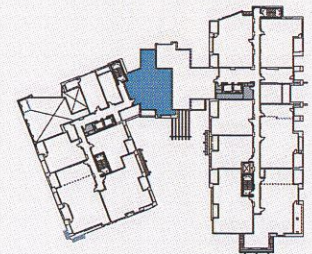

The Lion Residence W205

Enjoy Eagle Bahn gondola views from this south facing, spacious 3 bedroom residence, with easy access to all of the Lion's amenities. Both the living area and the master bedroom offer mountain views, and the second and third bedrooms have large, luxurious en-suite baths as well.

LION

W 205

3 Bedrooms
3.5 Bathrooms
1751 SF
60 Deck SF

LEVEL 2

LIONVAIL.COM

Note that plans are for marketing purposes only. All dimensions and square footage are approximate and are subject to change