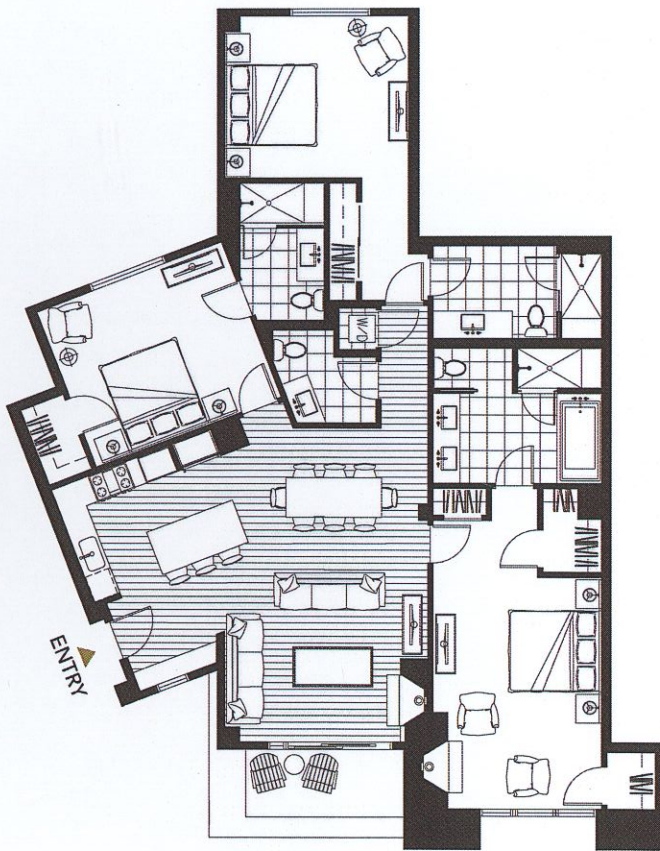

The Lion Residence W205

Enjoy Eagle Bahn gondola views from this south facing, spacious 3 bedroom residence, with easy access to all of the Lion's amenities. Both the living area and the master bedroom offer mountain views, and the second and third bedrooms have large, luxurious en-suite baths as well.

LION

W 205

3 Bedrooms
3.5 Bathrooms
1751 SF
60 Deck SF

LEVEL 2

LIONVAIL.COM

Note that plans are for marketing purposes only. All dimensions and square footage are approximate and are subject to change