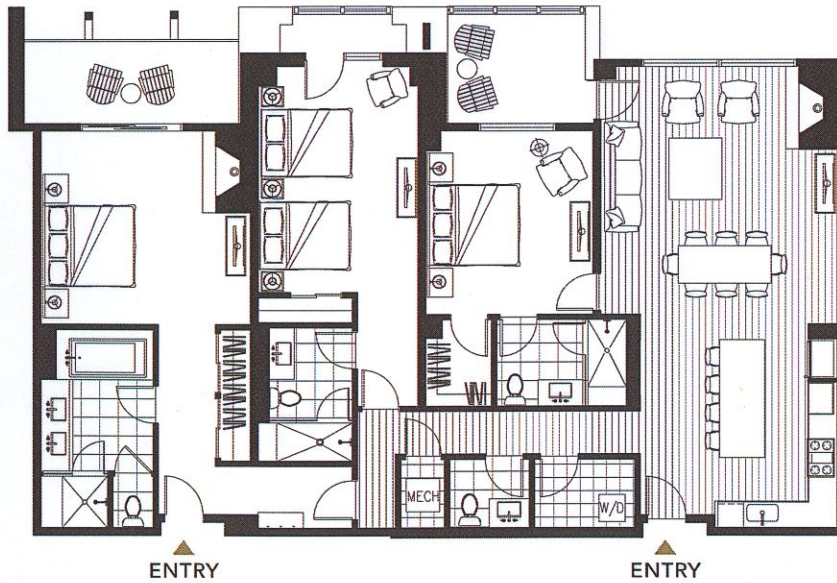

The Lion Residence E304

With excellent Gore Range and ski mountain views, this large three bedroom residence features an open floorplan with plenty of space to relax and enjoy time together. The master bedroom lockoff allows for a variety of rental and living possibilities as well. An exceptional value for the discriminating buyer.

LION

E 304-L

3 Bedrooms
3.5 Bathrooms
2078 SF
211 Deck SF

LEVEL 3

LIONVAIL.COM

Note that plans are for marketing purposes only. All dimensions and square footage are approximate and are subject to change