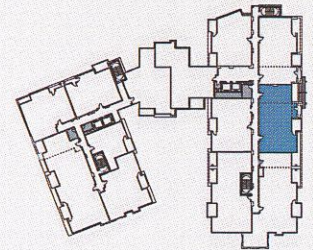

The Lion Residence E304

With excellent Gore Range and ski mountain views, this large three bedroom residence features an open floorplan with plenty of space to relax and enjoy time together. The master bedroom lockoff allows for a variety of rental and living possibilities as well. An exceptional value for the discriminating buyer.

LION

E 304-L

3 Bedrooms
3.5 Bathrooms
2078 SF
211 Deck SF

LEVEL 3

LIONVAIL.COM

Note that plans are for marketing purposes only. All dimensions and square footage are approximate and are subject to change