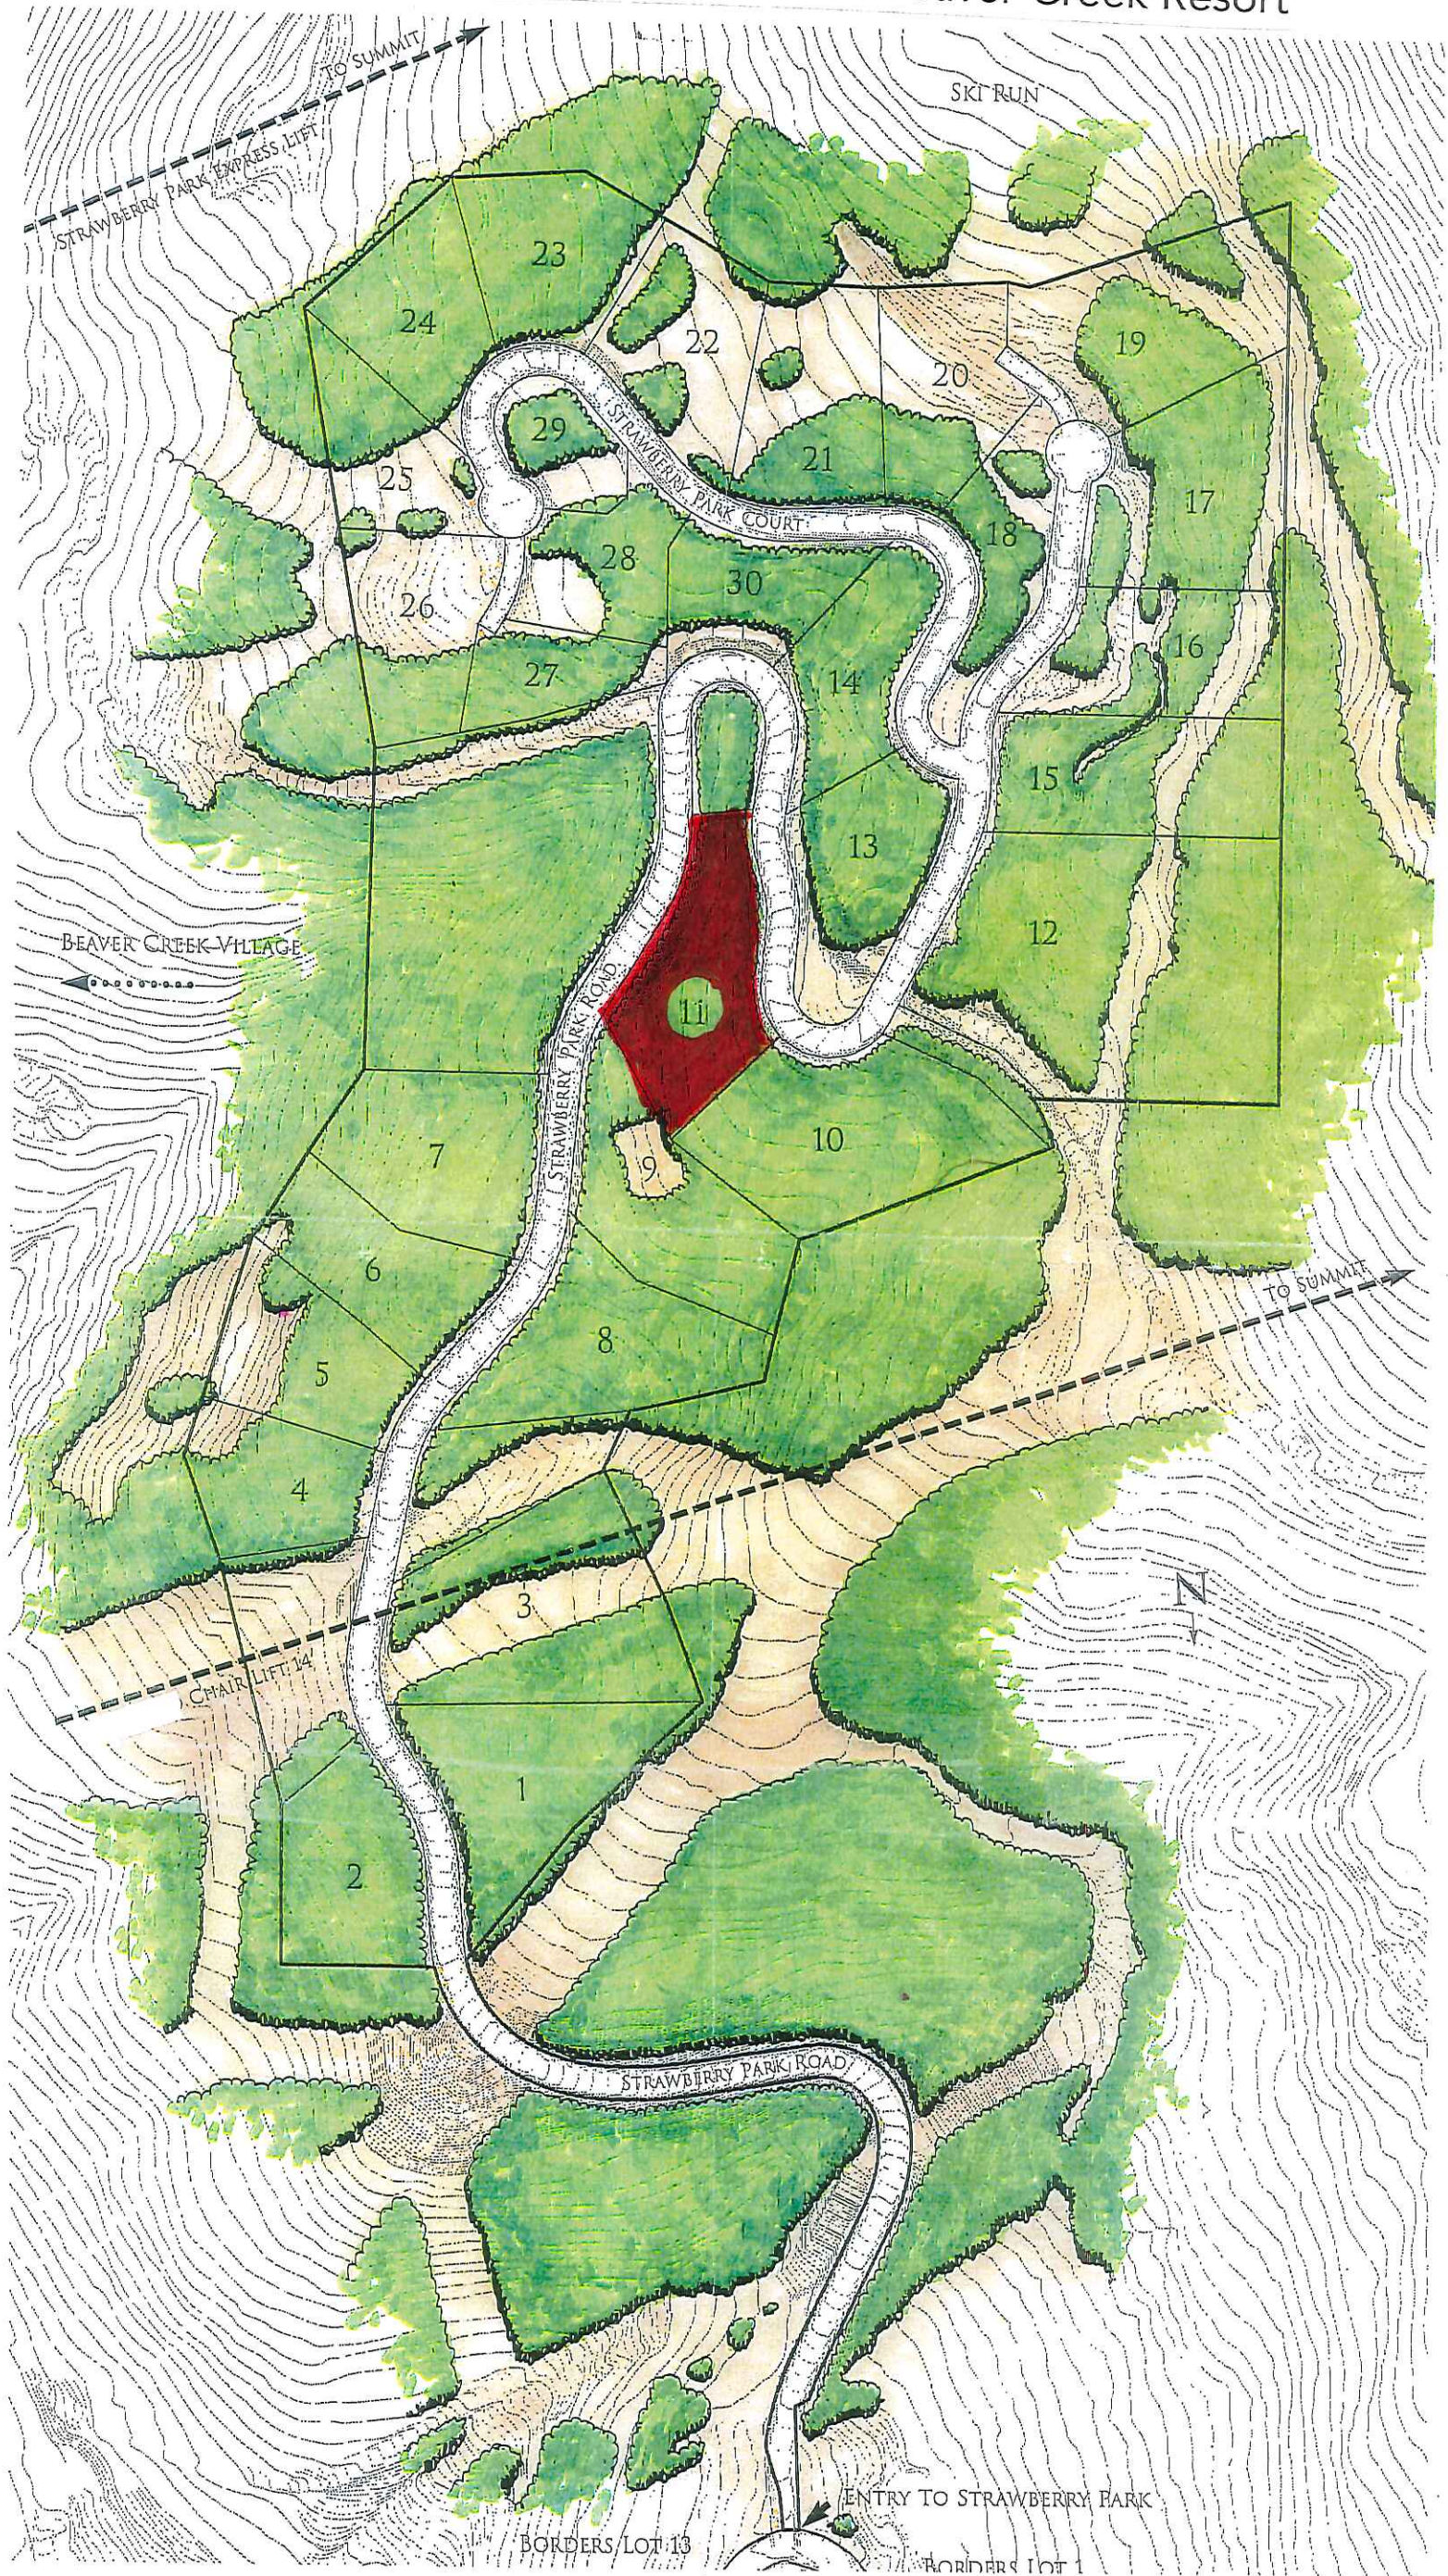

801 Strawberry Park Road – Lot 11 – Beaver Creek Resort

Ski-out the back door to Chair 14 (Eklhorn lift) via Settler's Way. Ski-in via Intertwine to Strawberry Park Homeowner's ski-way and walk across the street.