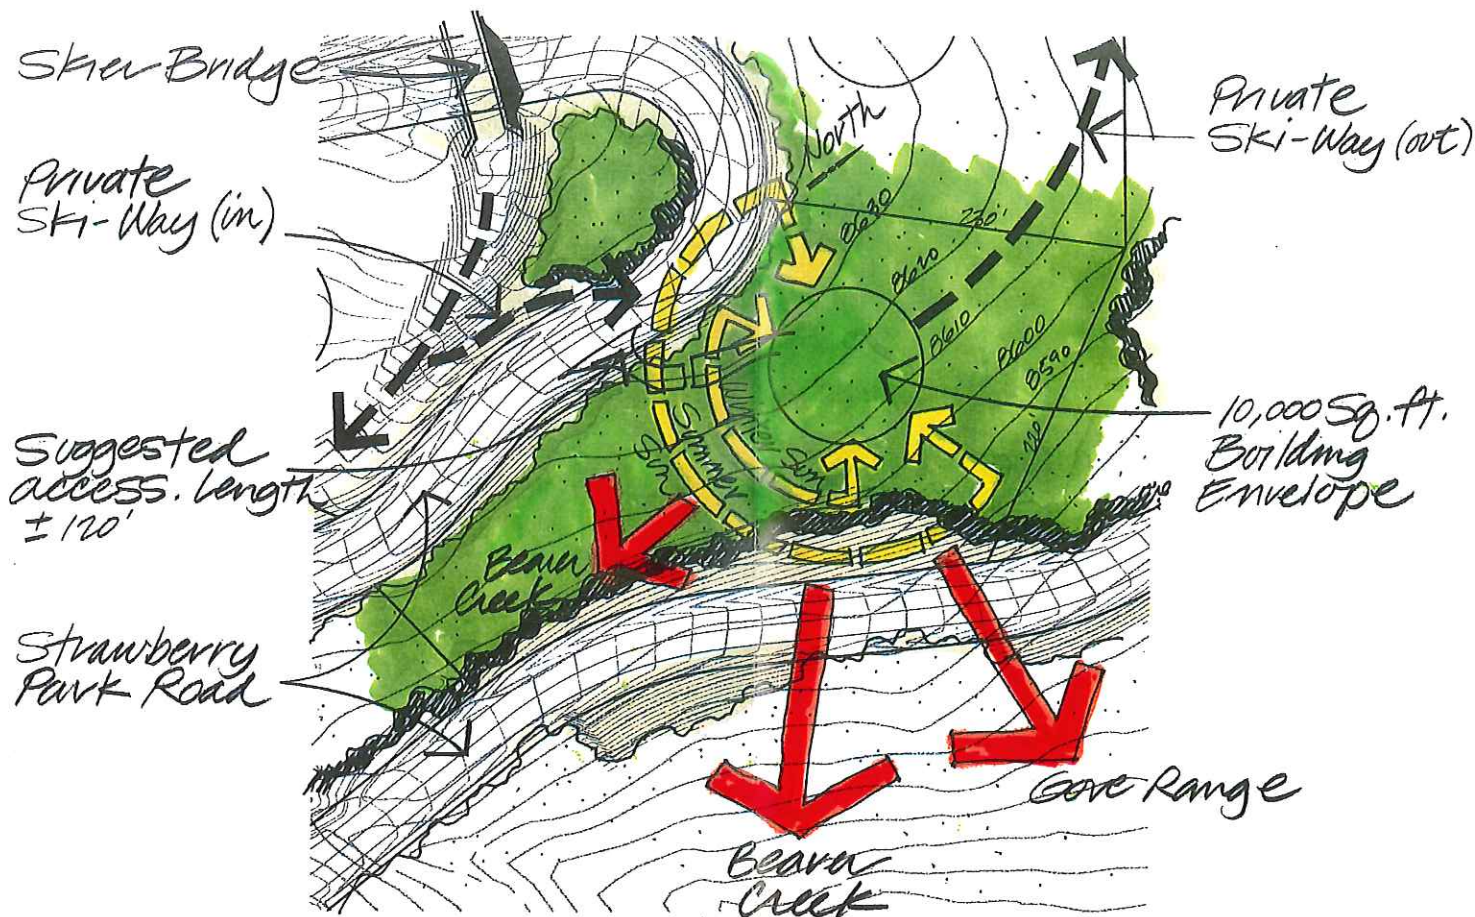

# STRAWBERRY PARK™

AT BEAVER CREEK®

## HOMESITE 11

### Homesite Attributes:

- Filtered views through trees of the Core Range and Beaver Creek ski slopes.
- Mature aspen trees over entire site.
- Approximate lot size: 1.8 acres