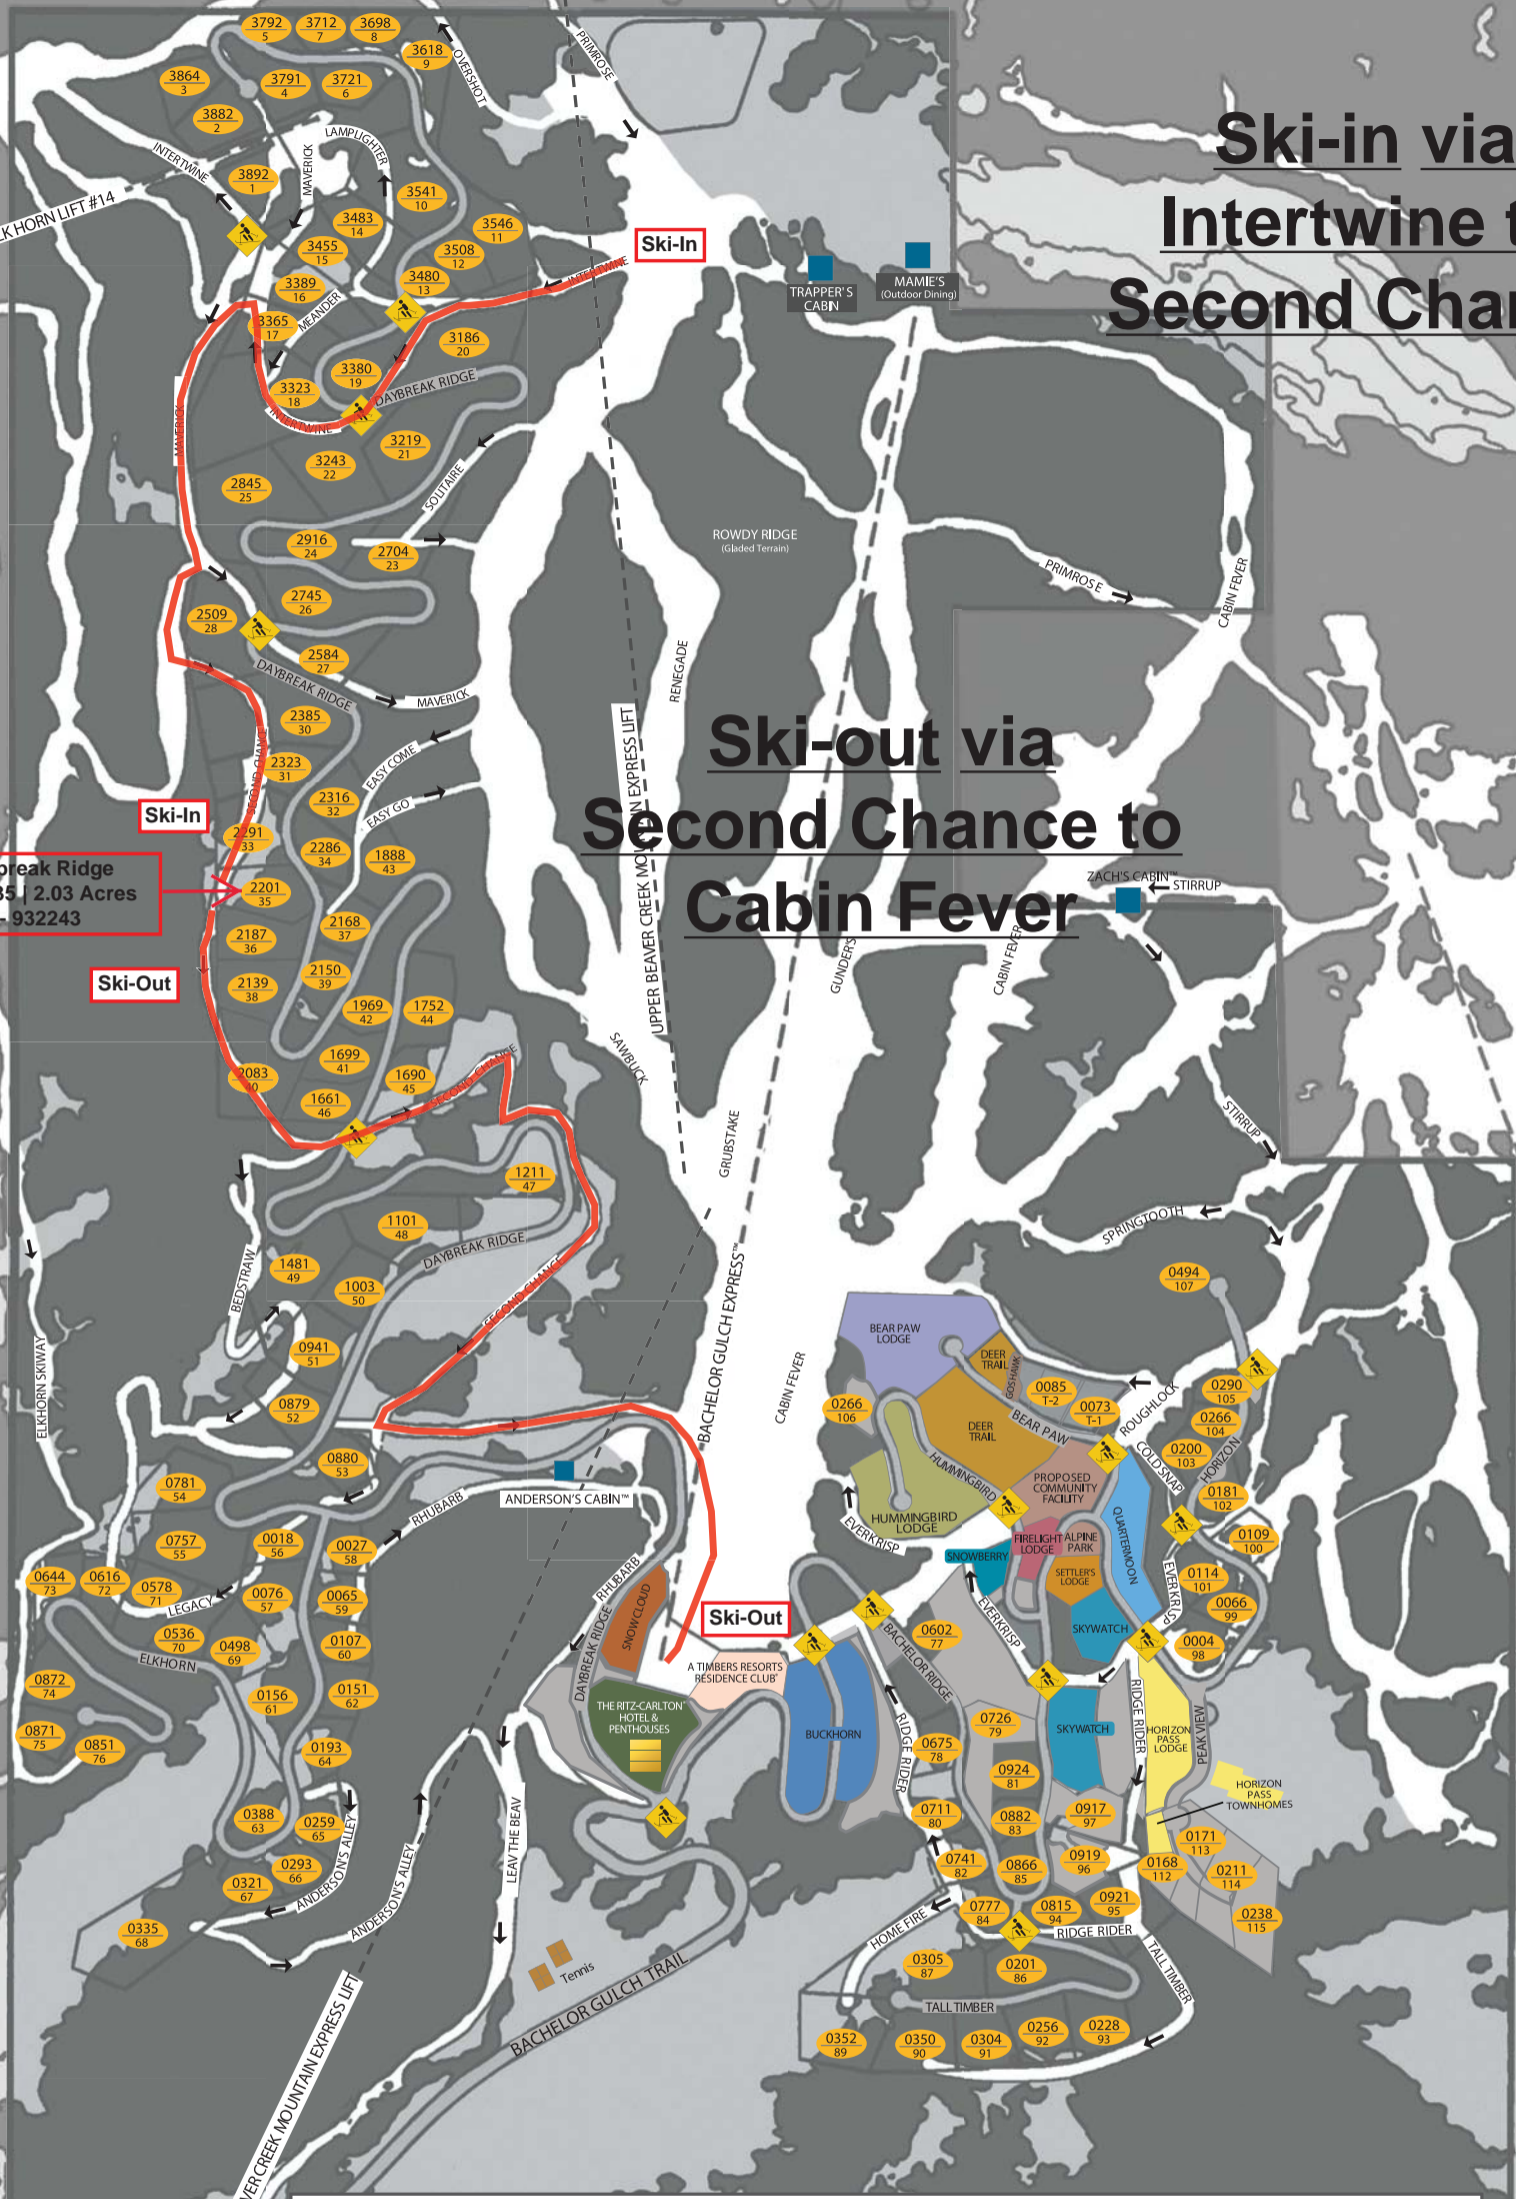

2201 Daybreak Ridge | MLS #932243

Ski-in via Intertwine to Second Chance

Ski-out via Second Chance to Cabin Fever

**2201 Daybreak Ridge
Homesite #35 | 2.03 Acres
MLS# - 932243**

Slifer Smith & Frampton Real Estate	Skywatch	Street Address Lot Number
The Ritz-Carlton Hotel & Penthouses	Quartermoon	Firelight Lodge
A Timbers Resorts Residence Club	Bear Paw Lodge	Hummingbird Lodge
Snow Cloud	Snowberry	Horizon Pass Residences & Townhomes
Proposed Community Facility	Deer Trail	Skier Bridge or Tunnel
Buckhorn	Settler's Lodge	NORTH