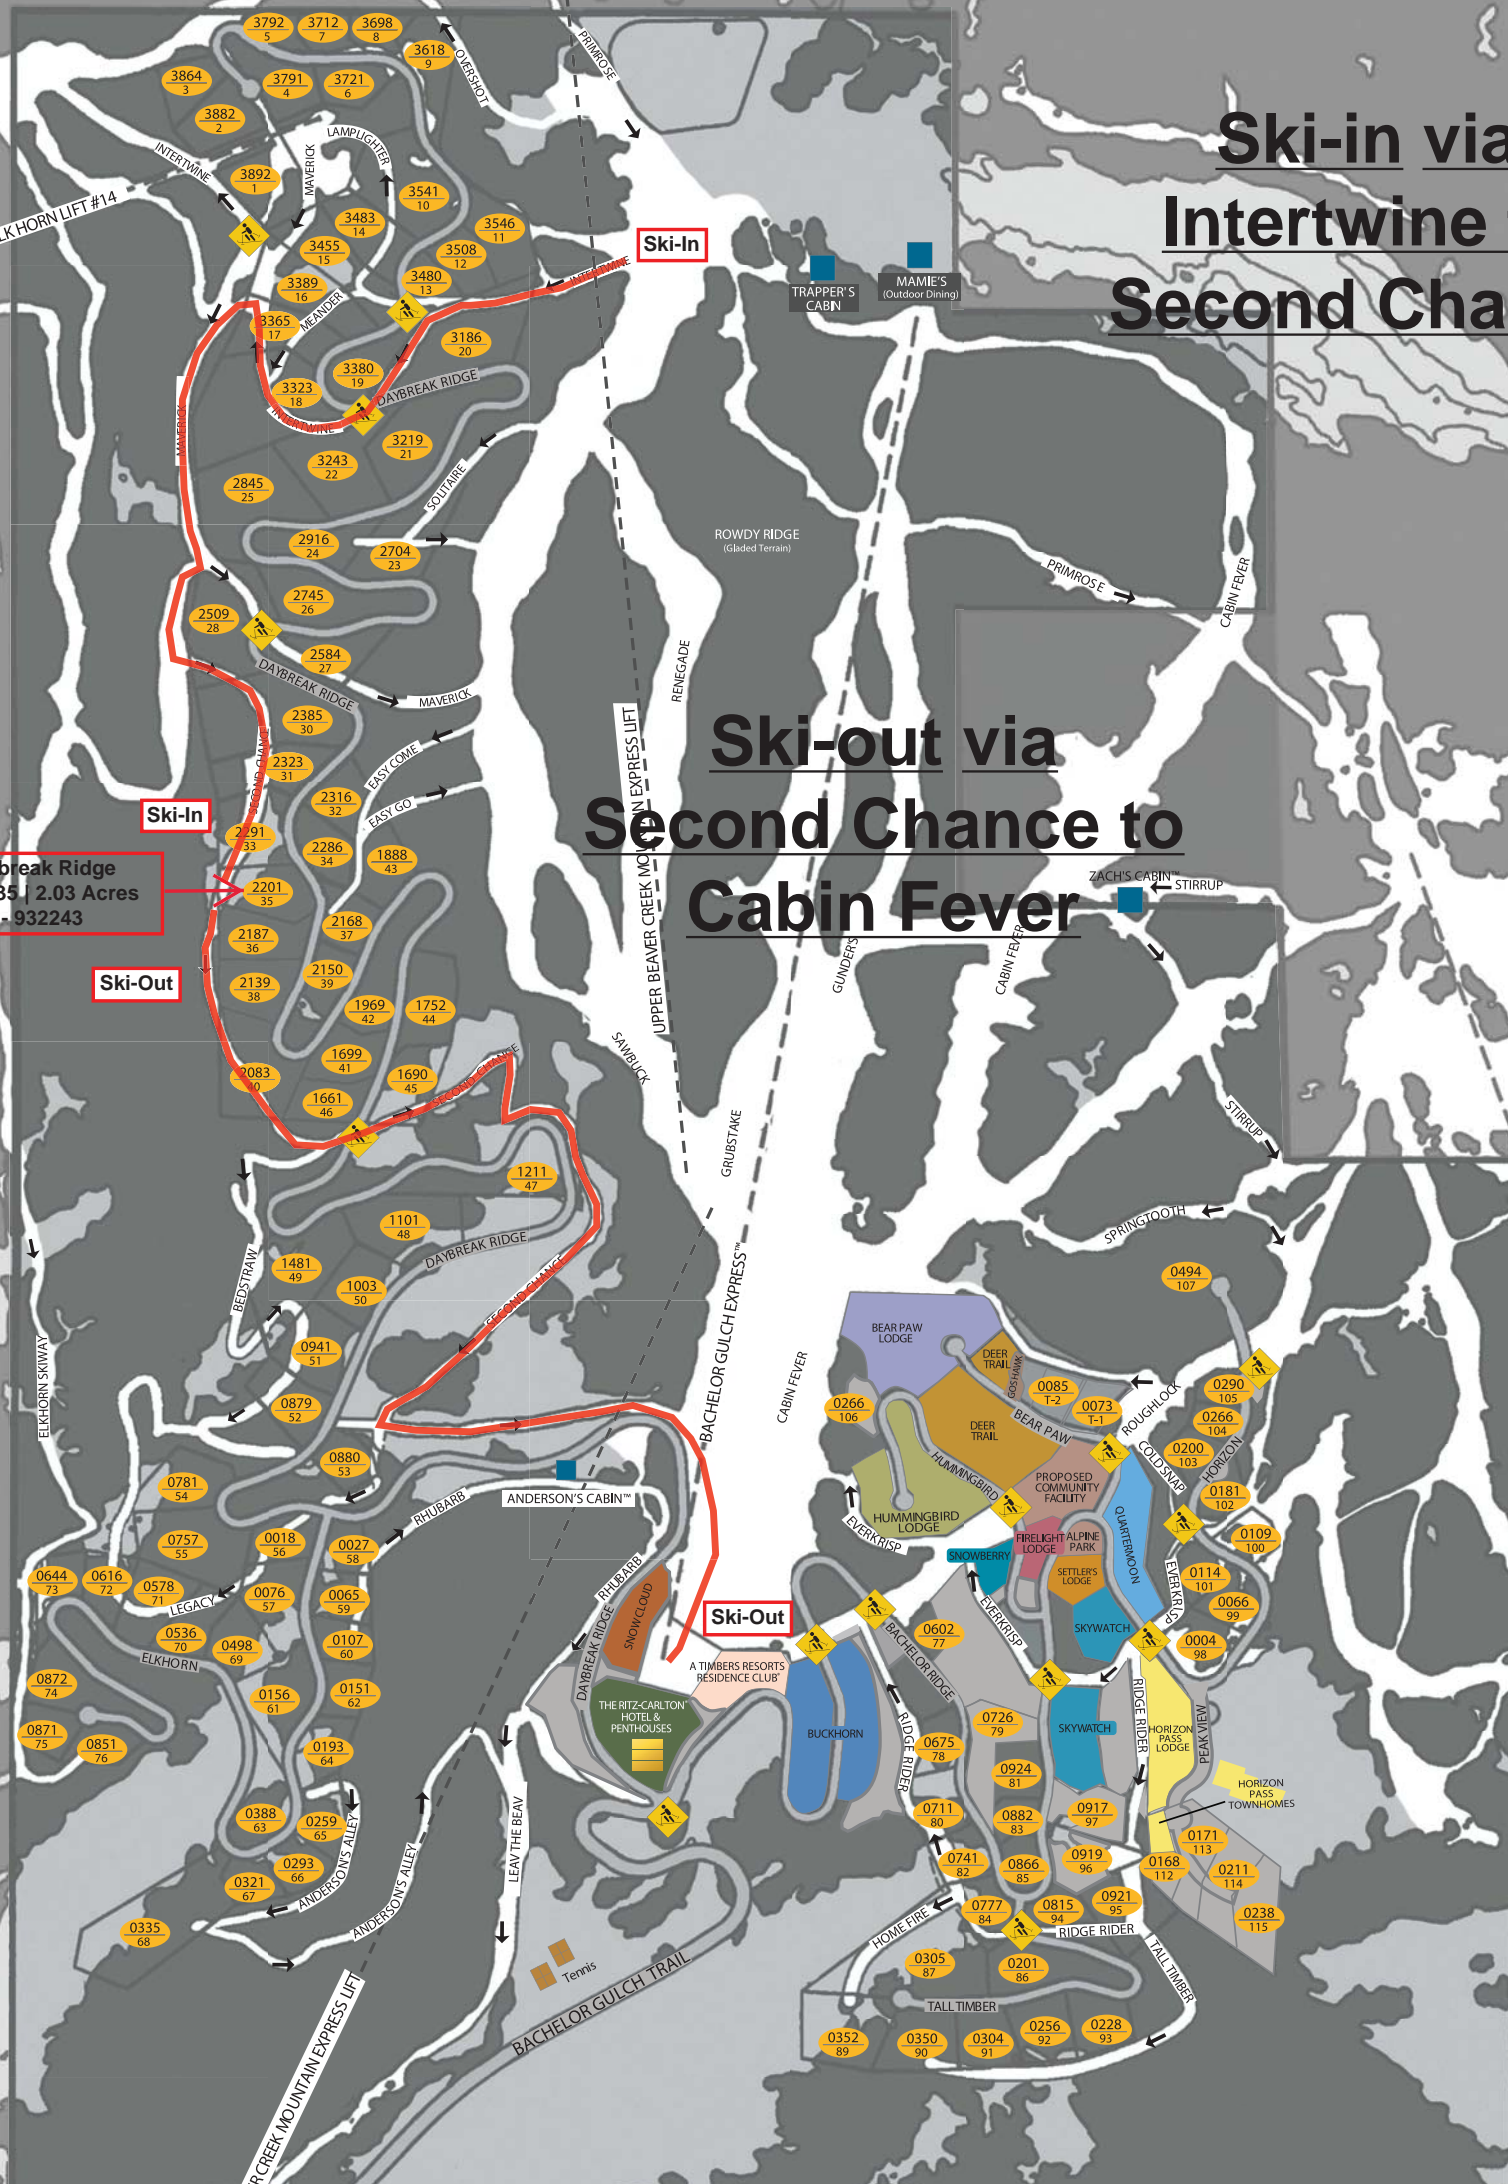

2201 Daybreak Ridge | MLS #932243

**Ski-in via
Intertwine to
Second Chance**

**Ski-out via
Second Chance to
Cabin Fever**

**2201 Daybreak Ridge
Homesite #35 | 2.03 Acres
MLS# - 932243**

Slifer Smith & Frampton Real Estate	Skywatch	Street Address Lot Number
The Ritz-Carlton Hotel & Penthouses	Quartermoon	Firelight Lodge
A Timbers Resorts Residence Club	Bear Paw Lodge	Hummingbird Lodge
Snow Cloud	Snowberry	Horizon Pass Residences & Townhomes
Proposed Community Facility	Deer Trail	Skier Bridge or Tunnel
Buckhorn	Settler's Lodge	NORTH