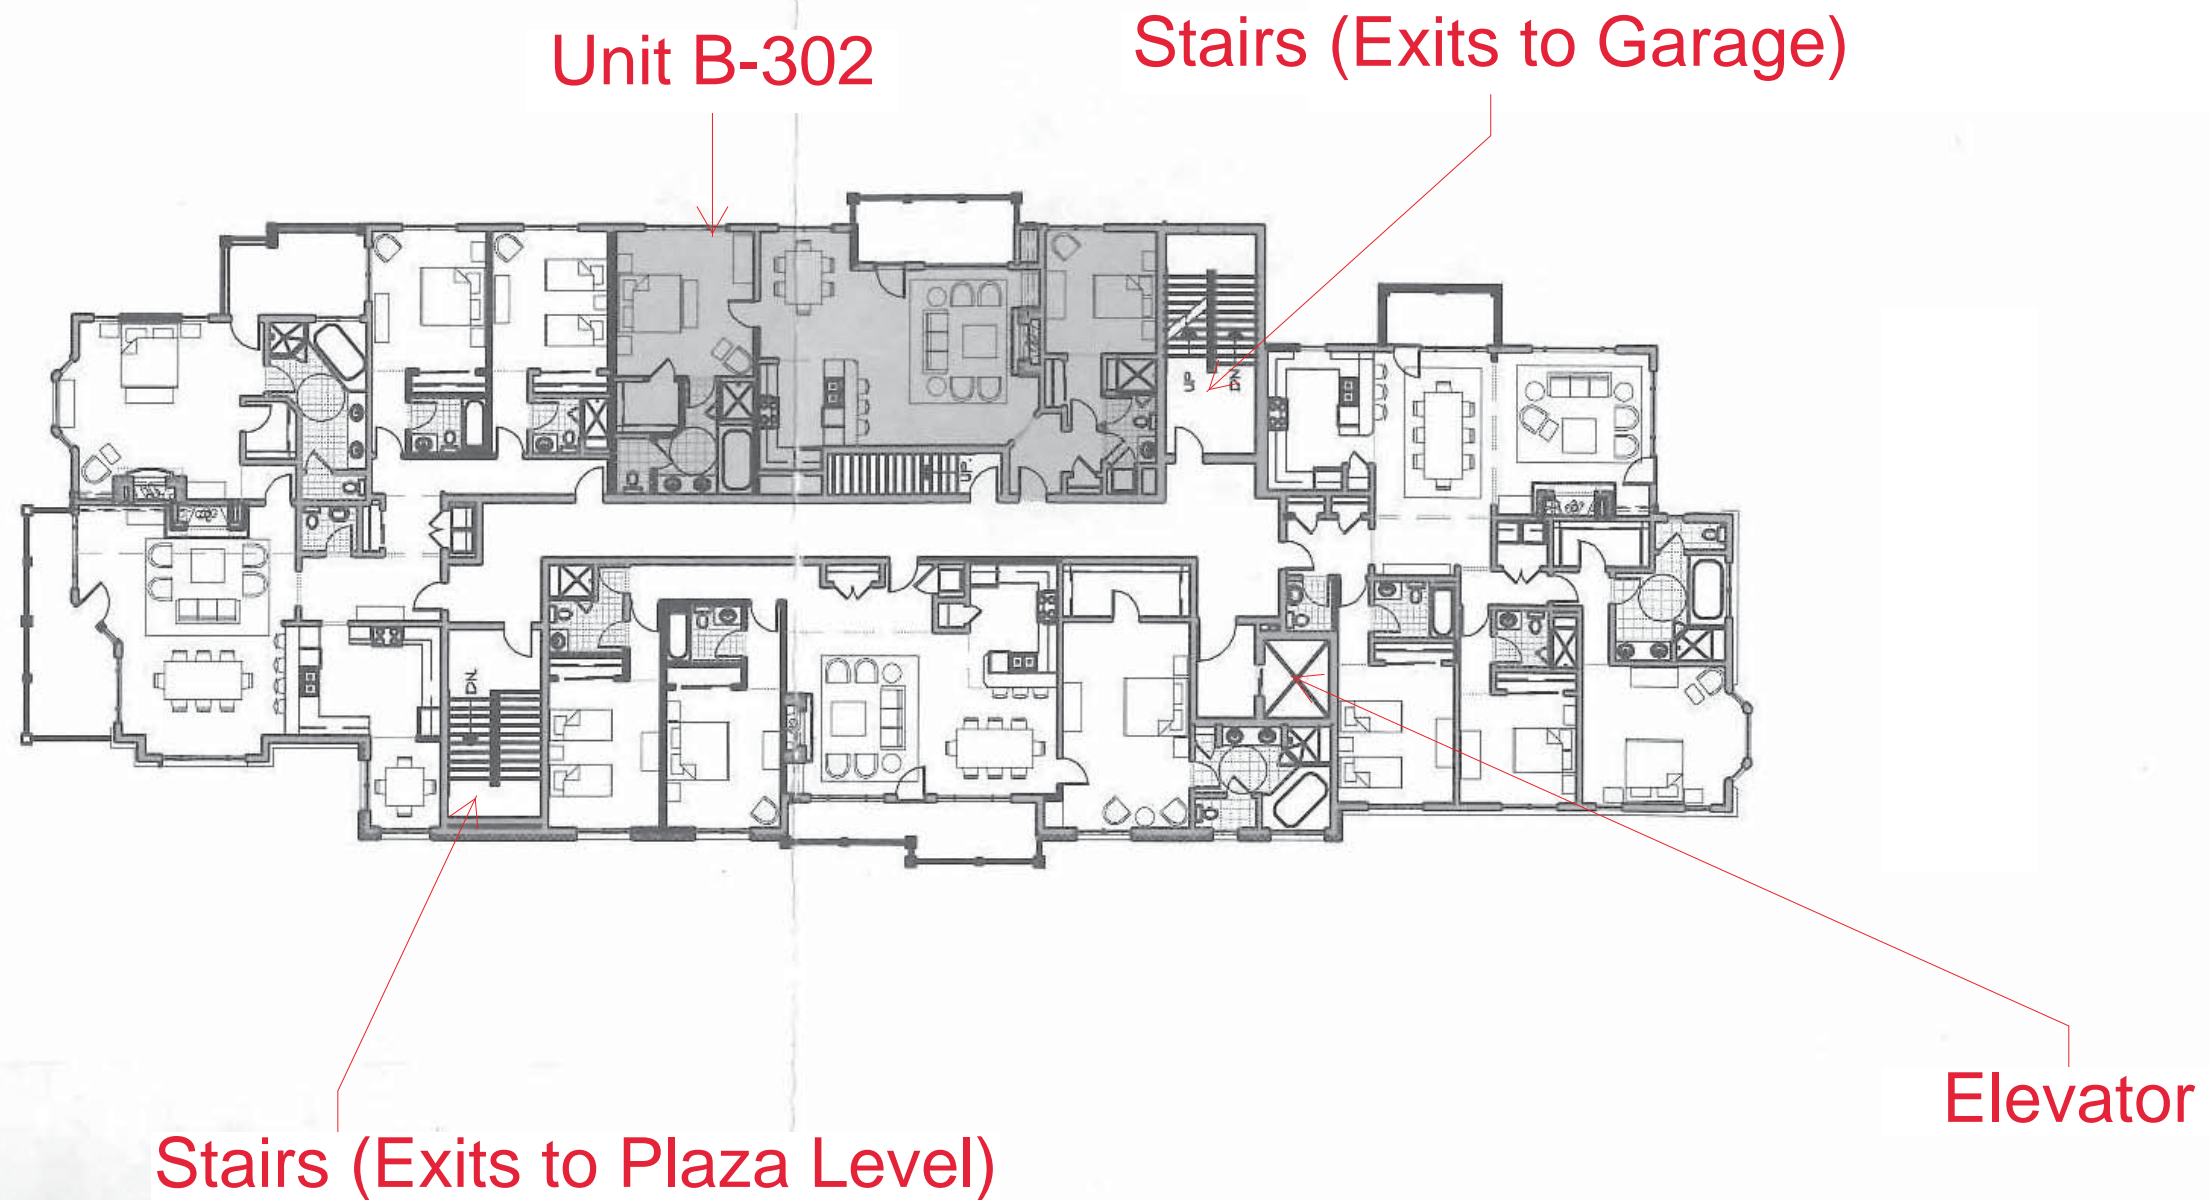

Front Door

Additional Storage

Looking west over McCoy Creek

One Arrowhead Place
Unit B-302
MLS ID 930820

One Arrowhead Place
Unit B-302
MLS ID 930820

One Arrowhead Place | Unit B-302
MLS ID 930820

WEST ELEVATION – BUILDING B