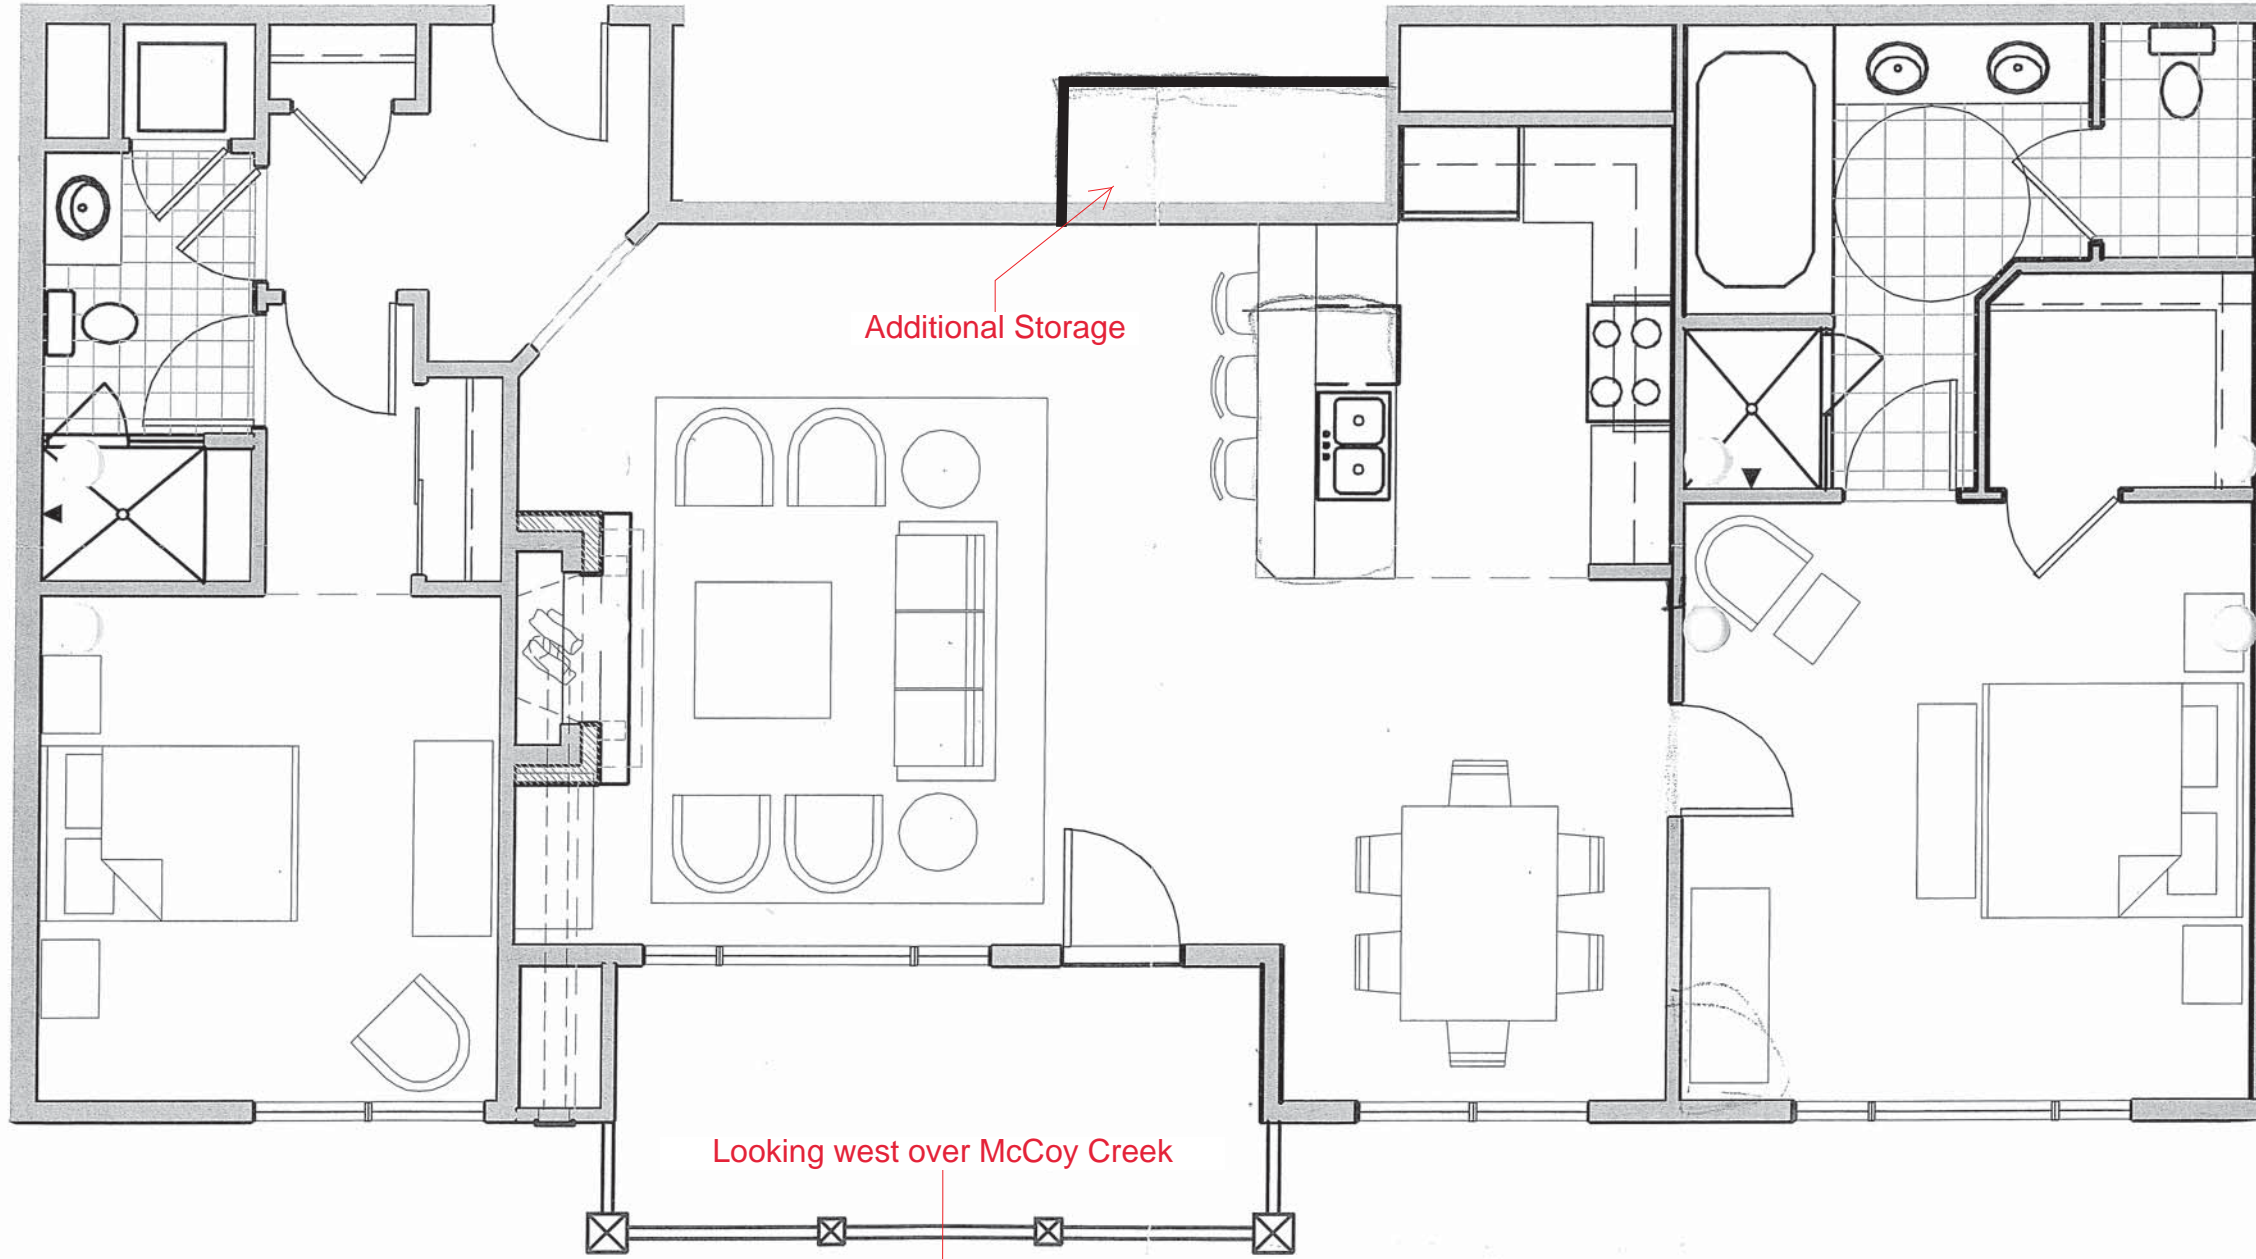

Front Door

Additional Storage

Looking west over McCoy Creek

One Arrowhead Place
Unit B-302
MLS ID 930820

One Arrowhead Place
Unit B-302
MLS ID 930820

One Arrowhead Place | Unit B-302
MLS ID 930820

WEST ELEVATION – BUILDING B