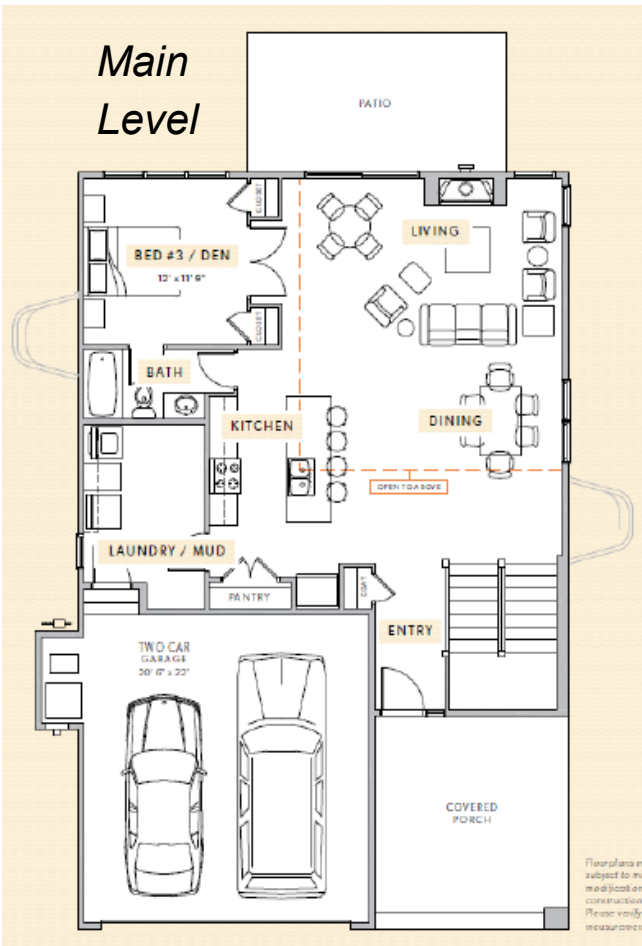

Main Level

DAYBREAK FLOORPLAN

- 4 bedrooms, 4 bathrooms
- 3,269+/- sq.ft.
- Covered porch and entry
- Vaulted great room
- Main floor guest suite
- Open Kitchen with pantry and island
- Large upstairs master suite, 4-piece bath
- Walk-in master closet
- Large laundry room/mudroom combo

Upper Level

Lower Level