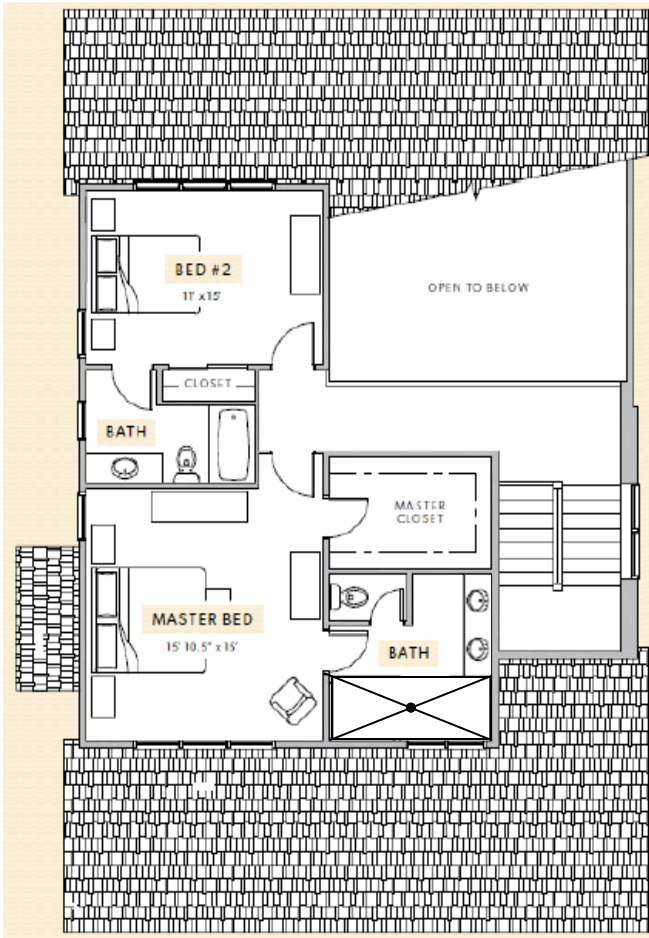

Main Level

DAYBREAK FLOORPLAN

- 4 bedrooms, 4 bathrooms
- 3,269+/- sq.ft.
- Covered porch and entry
- Vaulted great room
- Main floor guest suite
- Open Kitchen with pantry and island
- Large upstairs master suite, 4-piece bath
- Walk-in master closet
- Large laundry room/mudroom combo

Upper Level

Lower Level