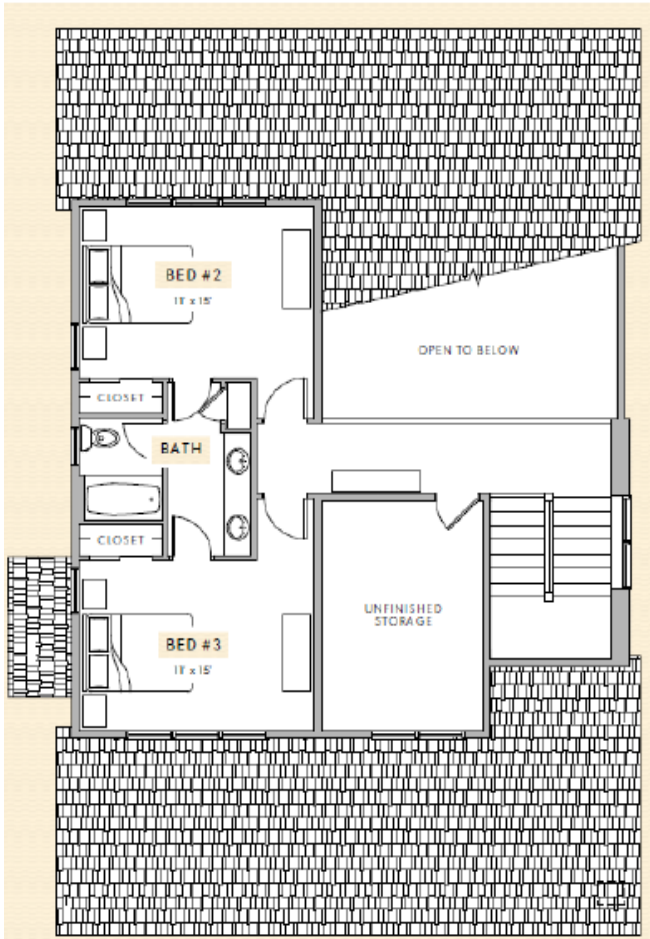

## Main Level

## HORIZON FLOORPLAN

- 4 bedrooms, 4 bathrooms
- 3,410 +/- sq.ft.
- Covered porch and entry
- Vaulted great room
- Main floor master suite with access to patio and walk-in shower
- Main or lower level laundry option
- Mudroom
- Large loft or study on upper level

## Upper Level

## Lower Level