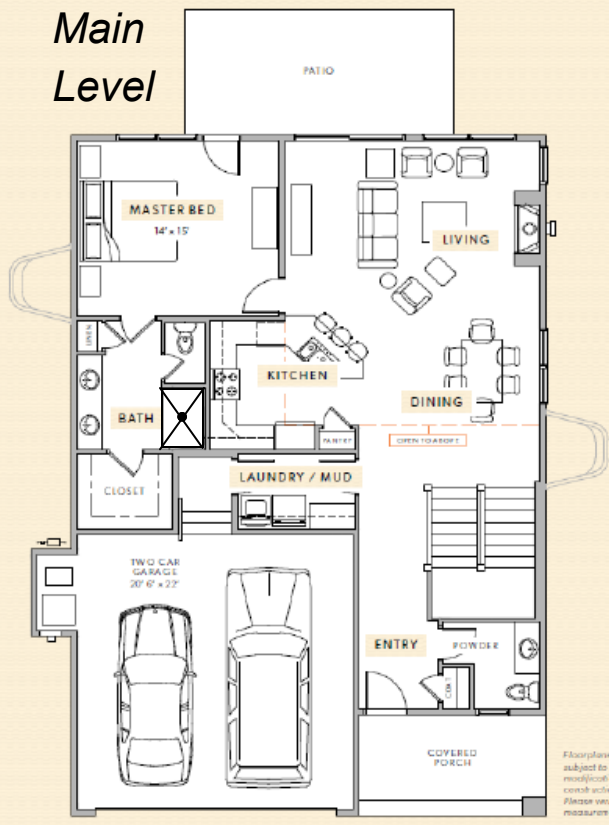

## Main Level

## HORIZON FLOORPLAN

- 4 bedrooms, 4 bathrooms
- 3,410 +/- sq.ft.
- Covered porch and entry
- Vaulted great room
- Main floor master suite with access to patio and walk-in shower
- Main or lower level laundry option
- Mudroom
- Large loft or study on upper level

## Upper Level

## Lower Level