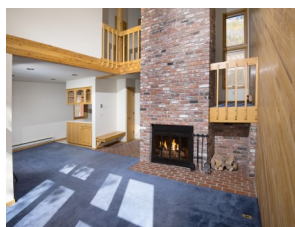

Listed by East Vail Team
P-3 Racquet Club Townhome
$765,000 - asking price
3 bedrooms & sunny location